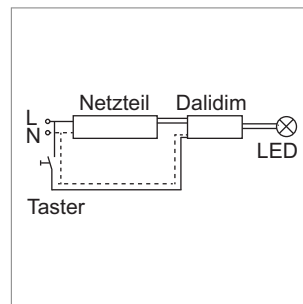

Arid - Dalidim for dali control 12/24 V DC

- Primary: Cable 100 mm with Jo- Jow- or ROUND LED plug
- secondary: Cable 100 mm - 150 mm with Jo- Jow- or ROUND LED female
- Measures (lxwxh): 173 mm x 43 mm x 20 mm

	finish	watt	volt	ampère	finish

76.18163.11	white	36 W	12 V	max. 5 A	Jo-connection
76.18164.11	white	72 W	24 V	max. 5 A	Jow-connection
76.18165.11	white	120 W	24 V	max. 5 A	Round-connection