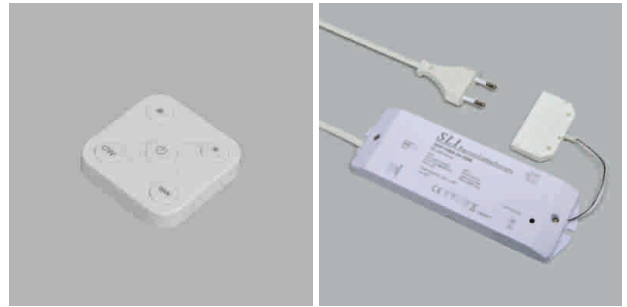

Blanco Two-Light, Ario, Arid**Blanco Two-Light - switchin unit 24 V DC**

Blanco radio control serves warm white/cool white color temperature control purposes for the two-color (Two-Light) lamp systems. The color temperature is simply selected with a rotating knob. The memory function memorizes the last adjusted value. The SET consists of a radio dimmer and radio Receiver.

- Measures radio remote control (lxwxh): 55 mm x 55 mm x 11 mm
- Measures (lxwxh): 178 mm x 57 mm x 21 mm

	finish	power	ampère
--	--------	-------	--------

76.32549.11	white	36 W	max. 3 A
-------------	-------	------	----------

**Ario - Optodim for angle dimmer 1 - 10 V DC, 12/24 V DC**

- Primary: Cable 100 mm with Jo- Jow- or Round LED plug
- secondary: Cable 100 mm - 150 mm with Jo- Jow- or Round LED female
- Measures (lxwxh): 173 mm x 43 mm x 20 mm

Arid - Dalidim for dali control 12/24 V DC

- Primary: Cable 100 mm with Jo- Jow- or ROUND LED plug
- secondary: Cable 100 mm - 150 mm with Jo- Jow- or ROUND LED female
- Measures (lxwxh): 173 mm x 43 mm x 20 mm