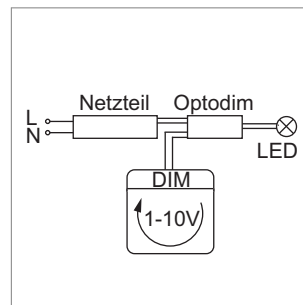

Ario - Optodim for angle dimmer 1 - 10 V DC, 12/24 V DC

- Primary: Cable 100 mm with Jo- Jow- or Round LED plug
- secondary: Cable 100 mm - 150 mm with Jo- Jow- or Round LED female
- Measures (lxwxh): 173 mm x 43 mm x 20 mm

	finish	watt	volt	ampère	finish

76.18160.11	white	36 W	12 V	max. 5 A	Jo-connection system
76.18161.11	white	72 W	24 V	max. 5 A	Jow-connection system
76.18162.11	white	120 W	24 V	max. 5 A	Round-connection system