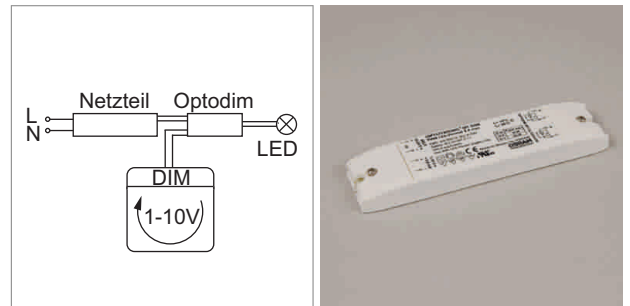

Blanco Two-Light, Ario, Arid

Blanco Two-Light - swithing unit 24 volt DC

Blanco radio control serves warm white/cool white colortemperature control purposes for the two-color(Two-Light)lamp systems. The color temperature is simply selected with a rotating knob. The memory function memorizes the last adjusted value. The SET consists of a radio dimmer and radio Receiver.

- Measures radio remote control (lxwxh): 55 mm x 55 mm x 11 mm
- Measures (lxwxh): 178 mm x 57 mm x 21 mm

	finish	power	ampère
76.32549.11	white	36 W	max. 3 A

Ario - Optodim for angle dimmer 1 - 10 volt DC, 12/24 volt DC

- Primary: Cable 100 mm with Jo- Jow- or Round LED plug
- secondary: Cable 100 mm - 150 mm with Jo-Distributor, Jow- or Round LED female
- Measures (lxwxh): 173 mm x 43 mm x 20 mm

	finish	watt	volt	ampère	finish
76.18160.11	white	36 W	12 V	max. 5 A	Jo-connection system
76.18161.11	white	72 W	24 V	max. 5 A	Jow-connection system
76.18162.11	white	120 W	24 V	max. 5 A	Round-connection system

Arid - Dalidim for dali contol 12/24 volt DC

- Primary: Cable 100 mm with Jo- Jow- or ROUND LED plug
- secondary: Cable 100 mm - 150 mm with Jo-Distributor, Jow- or ROUND LED female
- Measures (lxwxh): 173 mm x 43 mm x 20 mm