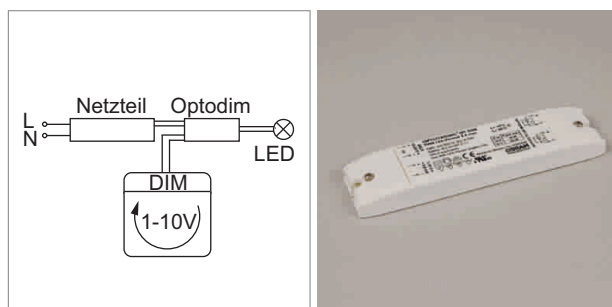

1. **i** Order the power pack separately (page A-1.38, A-1.25, A-1.17).
2. Light controller or dimmer switch order separately "E-No. 548280000 for Optodim 1-10V DC". Electrical installation or connection to be performed by an electrician only.