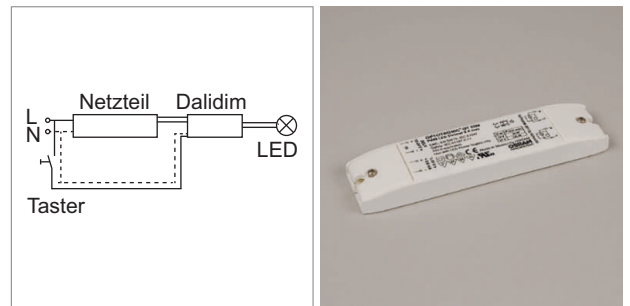

**Blanco Two-Light, Ario, Arid**

**Blanco Two-Light - swithing unit 24 volt DC**

Blanco radio control serves warm white/cool white colortemperature control purposes for the two-color(Two-Light)lamp systems. The color temperature is simply selected with a rotating knob. The memory function memorizes the last adjusted value. The SET consists of a radio dimmer and radio Receiver.

- Measures radio remote control (lxwxh): 55 mm x 55 mm x 11 mm
- Measures (lxwxh): 178 mm x 57 mm x 21 mm

	finish	power	ampère
76.32549.11	white	36 W	max. 3 A

**Ario - Optodim for angle dimmer 1 - 10 volt DC, 12/24 volt DC**

- Primary: Cable 100 mm with Jo- Jow- or Round LED plug
- secondary: Cable 150 mm with Jo-, Jow-Distributor or Round LED female
- Measures (lxwxh): 173 mm x 43 mm x 20 mm

	finish	watt	volt	ampère	finish
76.18160.11	white	36 W	12 V	max. 5 A	Jo-connection system
76.18161.11	white	72 W	24 V	max. 5 A	Jow-connection system
76.18162.11	white	120 W	24 V	max. 5 A	Round-connection system

**Arid - Dalidim for dali contol 12/24 volt DC**

- Primary: Cable 100 mm with Jo- Jow- or ROUND LED plug
- secondary: Cable 150 mm with Jo-, Jow-Distributor or Round LED female
- Measures (lxwxh): 173 mm x 43 mm x 20 mm