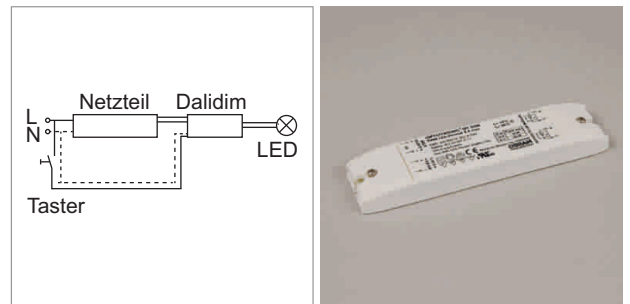

Blanco Two-Light, Ario, Arid

Blanco Two-Light - swithing unit 24 volt DC

Blanco radio control serves warm white/cool white colortemperature control purposes for the two-color(Two-Light)lamp systems. The color temperature is simply selected with a rotating knob. The memory function memorizes the last adjusted value. The SET consists of a radio dimmer and radio Receiver.

- Measures radio remote control (lxwxh): 55 mm x 55 mm x 11 mm
- Measures (lxwxh): 178 mm x 57 mm x 21 mm

	finish	power	ampère
76.32549.11	white	36 W	max. 3 A

Ario - Optodim for angle dimmer 1 - 10 volt DC, 12/24 volt DC

- Primary: Cable 100 mm with Jo- Jow- or Round LED plug
- secondary: Cable 150 mm with Jo-, Jow-Distributor or Round LED female
- Measures (lxwxh): 173 mm x 43 mm x 20 mm

	finish	watt	volt	ampère	finish
76.18160.11	white	36 W	12 V	max. 5 A	Jo-connection system
76.18161.11	white	72 W	24 V	max. 5 A	Jow-connection system
76.18162.11	white	120 W	24 V	max. 5 A	Round-connection system

Arid - Dalidim for dali contol 12/24 volt DC

- Primary: Cable 100 mm with Jo- Jow- or ROUND LED plug
- secondary: Cable 150 mm with Jo-, Jow-Distributor or Round LED female
- Measures (lxwxh): 173 mm x 43 mm x 20 mm