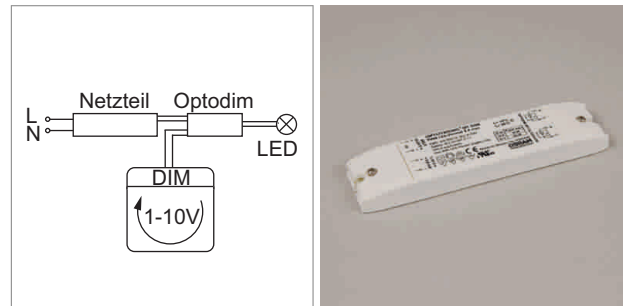

Blanco Two-Light, Ario, Arid

Blanco Two-Light - swithing unit 24 volt DC

Blanco radio control serves warm white/cool white colortemperature control purposes for the two-color(Two-Light)lamp systems. The color temperature is simply selected with a rotating knob. The memory function memorizes the last adjusted value. The SET consists of a radio dimmer and radio Receiver.

- Measures radio remote control (lxwxh): 55 mm x 55 mm x 11 mm
- Measures (lxwxh): 178 mm x 57 mm x 21 mm

	finish	power	ampère
76.32549.11	white	36 W	max. 3 A

Ario - Optodim for angle dimmer 1 - 10 volt DC, 12/24 volt DC

- Primary: Cable 100 mm with Jo- Jow- or Round LED plug
- secondary: Cable 150 mm with Jo-, Jow-Distributor or Round LED female
- Measures (lxwxh): 173 mm x 43 mm x 20 mm

	finish	watt	volt	ampère	finish
76.18160.11	white	36 W	12 V	max. 5 A	Jo-connection system
76.18161.11	white	72 W	24 V	max. 5 A	Jow-connection system
76.18162.11	white	120 W	24 V	max. 5 A	Round-connection system

Arid - Dalidim for dali contol 12/24 volt DC

- Primary: Cable 100 mm with Jo- Jow- or ROUND LED plug
- secondary: Cable 150 mm with Jo-, Jow-Distributor or Round LED female
- Measures (lxwxh): 173 mm x 43 mm x 20 mm