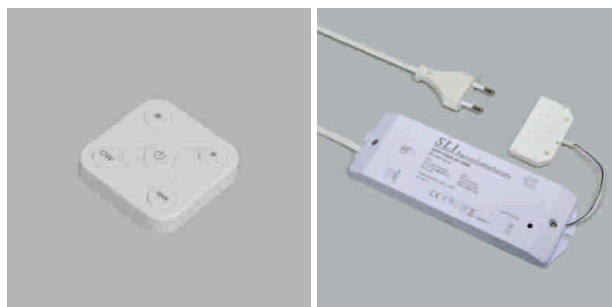

### Blanco Two-Light - swithing unit 24 V DC

Blanco radio control serves warm white/cool white color temperature control purposes for the two-color (Two-Light) lamp systems. The color temperature is simply selected with a rotating knob. The memory function memorizes the last adjusted value. The SET consists of a radio dimmer and radio Receiver.

- Measures radio remote control (lxwxh): 55 mm x 55 mm x 11 mm
- Measures (lxwxh): 178 mm x 57 mm x 21 mm

	finish	power	ampère
76.32549.11	white	36 W	max. 3 A

### Ario - Optodim for angle dimmer 1 - 10 V DC, 12/24 V DC

- Primary: Cable 100 mm with Jo- Jow- or Round LED plug
- secondary: Cable 100 mm - 150 mm with Jo- Jow- or Round LED female
- Measures (lxwxh): 173 mm x 43 mm x 20 mm

### Arid - Dalidim for dali contol 12/24 V DC

- Primary: Cable 100 mm with Jo- Jow- or ROUND LED plug
- secondary: Cable 100 mm - 150 mm with Jo- Jow- or ROUND LED female
- Measures (lxwxh): 173 mm x 43 mm x 20 mm