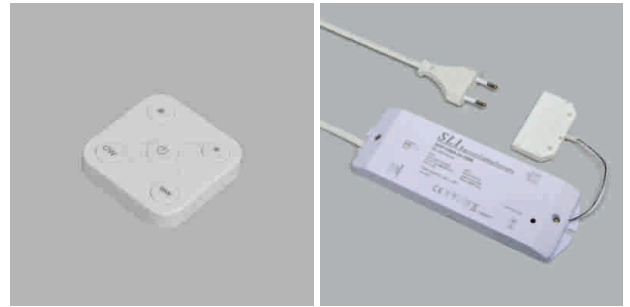

Blanco Two-Light, Ario, Arid

Blanco Two-Light - swithing unit 24 volt DC

Blanco radio control serves warm white/cool white colortemperature control purposes for the two-color(Two-Light)lamp systems. The color temperature is simply selected with a rotating knob. The memory function memorizes the last adjusted value. The SET consists of a radio dimmer and radio Receiver.

- Measures radio remote control (lxwxh): 55 mm x 55 mm x 11 mm
- Measures (lxwxh): 178 mm x 57 mm x 21 mm

	finish	power	ampère
76.32549.11	white	36 W	max. 3 A

Ario - Optodim for angle dimmer 1 - 10 volt DC, 12/24 volt DC

- Primary: Cable 100 mm with Jo- Jow- or Round LED plug
- secondary: Cable 100 mm - 150 mm with Jo-Distributor, Jow- or Round LED female
- Measures (lxwxh): 173 mm x 43 mm x 20 mm

	finish	watt	volt	ampère	finish
76.18160.11	white	36 W	12 V	max. 5 A	Jo-connection system
76.18161.11	white	72 W	24 V	max. 5 A	Jow-connection system
76.18162.11	white	120 W	24 V	max. 5 A	Round-connection system

Arid - Dalidim for dali contol 12/24 volt DC

- Primary: Cable 100 mm with Jo- Jow- or ROUND LED plug
- secondary: Cable 100 mm - 150 mm with Jo-Distributor, Jow- or ROUND LED female
- Measures (lxwxh): 173 mm x 43 mm x 20 mm