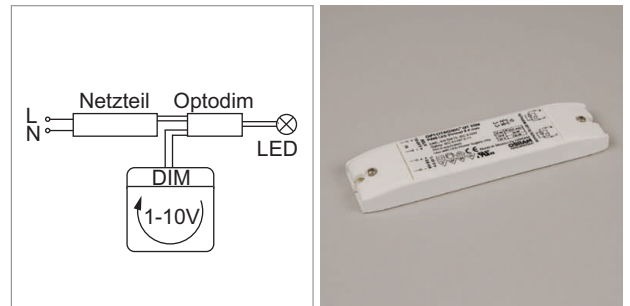

**Blanco Two-Light, Ario, Arid**

**Blanco Two-Light - swithing unit 24 volt DC**

Blanco radio control serves warm white/cool white colortemperature control purposes for the two-color(Two-Light)lamp systems. The color temperature is simply selected with a rotating knob. The memory function memorizes the last adjusted value. The SET consists of a radio dimmer and radio Receiver.

- Measures radio remote control (lxwxh): 55 mm x 55 mm x 11 mm
- Measures (lxwxh): 178 mm x 57 mm x 21 mm

	finish	power	ampère
76.32549.11	white	36 W	max. 3 A

**Ario - Optodim for angle dimmer 1 - 10 volt DC, 12/24 volt DC**

- Primary: Cable 100 mm with Jo- Jow- or Round LED plug
- secondary: Cable 150 mm with Jo-, Jow-Distributor or Round LED female
- Measures (lxwxh): 173 mm x 43 mm x 20 mm

	finish	watt	volt	ampère	finish
76.18160.11	white	36 W	12 V	max. 5 A	Jo-connection system
76.18161.11	white	72 W	24 V	max. 5 A	Jow-connection system
76.18162.11	white	120 W	24 V	max. 5 A	Round-connection system

**Arid - Dalidim for dali contol 12/24 volt DC**

- Primary: Cable 100 mm with Jo- Jow- or ROUND LED plug
- secondary: Cable 150 mm with Jo-, Jow-Distributor or Round LED female
- Measures (lxwxh): 173 mm x 43 mm x 20 mm