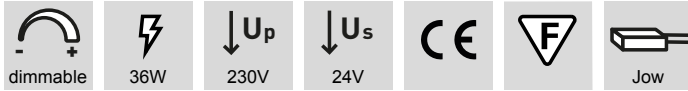

Blanco Two-Light, Ario, Arid

Blanco Two-Light - swithing unit 24 volt DC

Blanco radio control serves warm white/cool white colortemperature control purposes for the two-color(Two-Light)lamp systems. The color temperature is simply selected with a rotating knob. The memory function memorizes the last adjusted value. The SET consists of a radio dimmer and radio Receiver.

- Measures radio remote control (lxwxh): 55 mm x 55 mm x 11 mm
- Measures (lxwxh): 178 mm x 57 mm x 21 mm

	finish	power	ampère
76.32549.11	white	36 W	max. 3 A

Ario - Optodim for angle dimmer 1 - 10 volt DC, 12/24 volt DC

- Primary: Cable 100 mm with Jo- Jow- or Round LED plug
- secondary: Cable 100 mm - 150 mm with Jo-Distributor, Jow- or Round LED female
- Measures (lxwxh): 173 mm x 43 mm x 20 mm

	finish	watt	volt	ampère	finish
76.18160.11	white	36 W	12 V	max. 5 A	Jo-connection system
76.18161.11	white	72 W	24 V	max. 5 A	Jow-connection system
76.18162.11	white	120 W	24 V	max. 5 A	Round-connection system