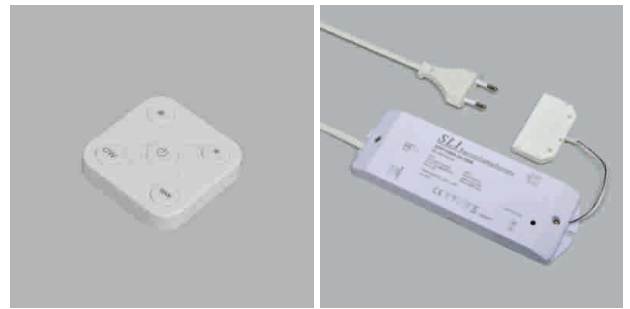

Blanco Two-Light, Ario, Arid

Blanco Two-Light - swithing unit 24 volt DC

Blanco radio control serves warm white/cool white colortemperature control purposes for the two-color(Two-Light)lamp systems. The color temperature is simply selected with a rotating knob. The memory function memorizes the last adjusted value. The SET consists of a radio dimmer and radio Receiver.

- Measures radio remote control (lxwxh): 55 mm x 55 mm x 11 mm
- Measures (lxwxh): 178 mm x 57 mm x 21 mm

	finish	power	ampère
76.32549.11	white	36 W	max. 3 A

Ario - Optodim for angle dimmer 1 - 10 volt DC, 12/24 volt DC

- Primary: Cable 100 mm with Jo- Jow- or Round LED plug
- secondary: Cable 150 mm with Jo-, Jow-Distributor or Round LED female
- Measures (lxwxh): 173 mm x 43 mm x 20 mm

	finish	watt	volt	ampère	finish
76.18160.11	white	36 W	12 V	max. 5 A	Jo-connection system
76.18161.11	white	72 W	24 V	max. 5 A	Jow-connection system
76.18162.11	white	120 W	24 V	max. 5 A	Round-connection system

Arid - Dalidim for dali contol 12/24 volt DC

- Primary: Cable 100 mm with Jo- Jow- or ROUND LED plug
- secondary: Cable 150 mm with Jo-, Jow-Distributor or Round LED female
- Measures (lxwxh): 173 mm x 43 mm x 20 mm