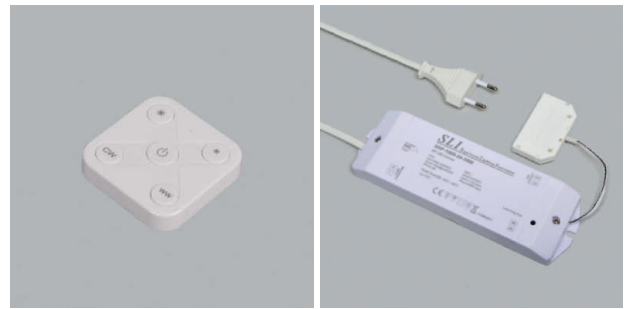

**Blanco Two-Light, Ario, Arid**

**Blanco Two-Light - swithing unit 24 volt DC**

Blanco radio control serves warm white/cool white colortemperature control purposes for the two-color(Two-Light)lamp systems. The color temperature is simply selected with a rotating knob. The memory function memorizes the last adjusted value. The SET consists of a radio dimmer and radio Receiver.

- Measures radio remote control (lxwxh): 55 mm x 55 mm x 11 mm
- Measures (lxwxh): 178 mm x 57 mm x 21 mm

	finish	power	ampère
76.32549.11	white	36 W	max. 3 A

**Ario - Optodim for angle dimmer 1 - 10 volt DC, 12/24 volt DC**

- Primary: Cable 100 mm with Jo- Jow- or Round LED plug
- secondary: Cable 150 mm with Jo-, Jow-Distributor or Round LED female
- Measures (lxwxh): 173 mm x 43 mm x 20 mm

	finish	watt	volt	ampère	finish
76.18160.11	white	36 W	12 V	max. 5 A	Jo-connection system
76.18161.11	white	72 W	24 V	max. 5 A	Jow-connection system
76.18162.11	white	120 W	24 V	max. 5 A	Round-connection system

**Arid - Dalidim for dali contol 12/24 volt DC**

- Primary: Cable 100 mm with Jo- Jow- or ROUND LED plug
- secondary: Cable 150 mm with Jo-, Jow-Distributor or Round LED female
- Measures (lxwxh): 173 mm x 43 mm x 20 mm