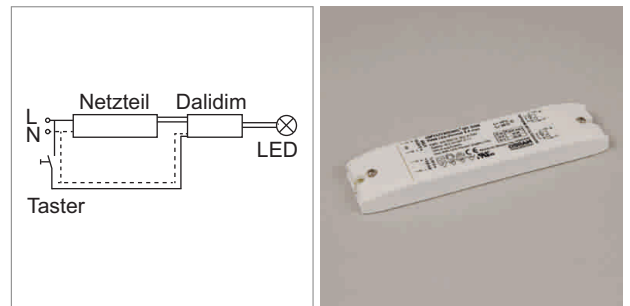

Blanco Two-Light, Ario, Arid

Blanco Two-Light - swithing unit 24 volt DC

Blanco radio control serves warm white/cool white colortemperature control purposes for the two-color(Two-Light)lamp systems. The color temperature is simply selected with a rotating knob. The memory function memorizes the last adjusted value. The SET consists of a radio dimmer and radio Receiver.

- Measures radio remote control (lxwxh): 55 mm x 55 mm x 11 mm
- Measures (lxwxh): 178 mm x 57 mm x 21 mm

	finish	power	ampère
76.32549.11	white	36 W	max. 3 A

Ario - Optodim for angle dimmer 1 - 10 volt DC, 12/24 volt DC

- Primary: Cable 100 mm with Jo- Jow- or Round LED plug
- secondary: Cable 100 mm - 150 mm with Jo-Distributor, Jow- or Round LED female
- Measures (lxwxh): 173 mm x 43 mm x 20 mm

	finish	watt	volt	ampère	finish
76.18160.11	white	36 W	12 V	max. 5 A	Jo-connection system
76.18161.11	white	72 W	24 V	max. 5 A	Jow-connection system
76.18162.11	white	120 W	24 V	max. 5 A	Round-connection system

Arid - Dalidim for dali contol 12/24 volt DC

- Primary: Cable 100 mm with Jo- Jow- or ROUND LED plug
- secondary: Cable 100 mm - 150 mm with Jo-Distributor, Jow- or ROUND LED female
- Measures (lxwxh): 173 mm x 43 mm x 20 mm