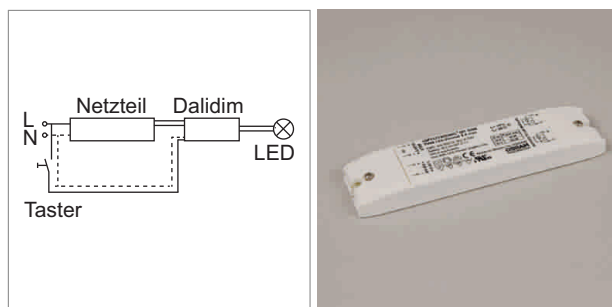

1. **i** Order the power pack separately (page A-1.25, A-1.25, A-1.17).
2. Light controller or dimmer switch order separately "E-No. 554521000" for Dalidim. Electrical installation or connection to be performed by an electrician only.

i Technical information and legend for icons (page A-1.79).

i Technical information and legend for icons (page