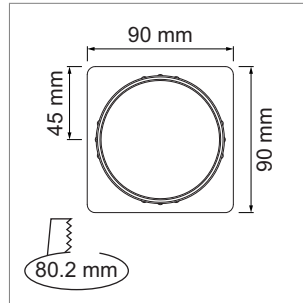

**NetBox - Point 230 V**

- Socket T13, 230 V/10 A, black
- Cable 2900 mm and plug T12 provided 2900 mm
- Can be linked by connectors
- Color borders: mat chrome
- installation measures (Øxh): 80 mm x 65 mm

**Point - Cable bushing**

- Includes lid with black brush

	finish	brush	installation dimension Ø
76.32365.04	chrome / mat	black	Ø/d 80.2 mm x 14 mm

**i Note:**

- Various other designs are available on request.