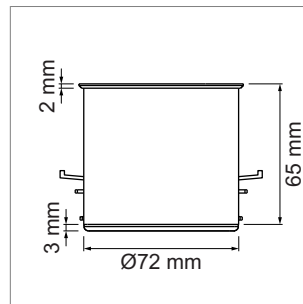

**NetBox - Point 230 V**

- Socket T13, 230 V/10 A, black
- Cable 2900 mm and plug T12 provided 2900 mm
- Can be linked by connectors
- Color borders: mat chrome
- installation measures (Øxh): 80 mm x 65 mm

**Point - Cable bushing**

- Includes lid with black brush

	finish	brush	installation dimension Ø
76.32365.04	chrome / mat	black	Ø/d 80.2 mm x 14 mm

**i Note:**

- Various other designs are available on request.