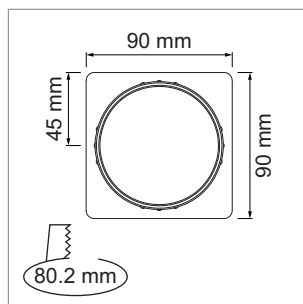

i Note:

- Various other designs are available on request.

i Technical information and legend for icons (page A-1.79).