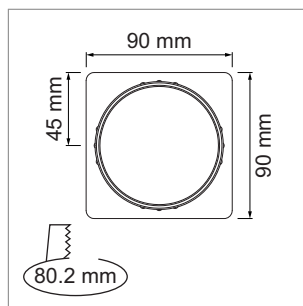

i Note:

- Various other designs are available on request.

i Technical information and legend for icons (page A-1.79).