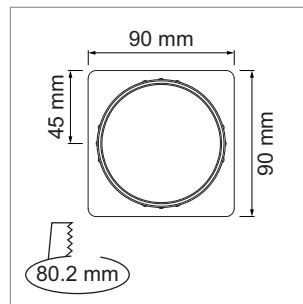

Socket systems

NetBox Point

NetBox - Point 230 volt

- Socket T13, 230 V/10 A, black
- Cable 2900 mm and plug T12 provided 2900 mm
- Can be linked by connectors
- Color border: mat chrome
- Installation measures (Øxh): 80 mm x 65 mm

Point - Cable bushing

- Included lid with black brush

	finish	brush	installation dimension Ø
76.32365.04	chrome / mat	black	Ø/d 80.2 mm x 14 mm

- i Note:**
- Various other designs are available on request.