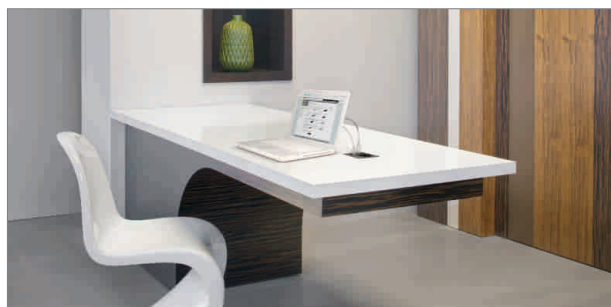

NetBox - Point 230 V

- Socket T13, 230 V/10 A, black
- Cable 2900 mm and plug T12 provided 2900 mm
- Can be linked by connectors
- Color border: mat chrome
- installation measures (Øxh): 80 mm x 65 mm

	finish	finish	
76.32360.04	chrome / mat	1x T13, RJ45 Cat. 6 g blind cover	
76.32361.04	chrome / mat	1x T13, RJ45 Cat. 6 g HDMI	
76.32362.04	chrome / mat	1x T13, RJ45 Cat. 6 g USB	

i Note:

- Various other designs are available on request.
- Other Netboxes are available on request.

Point - Cable bushing

- Includet lid with black brush

	finish	brush	installation dimension Ø
76.32365.04	chrome / mat	black	Ø/d 80.2 mm x 14 mm