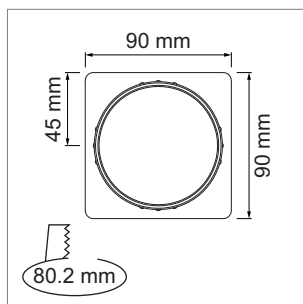

### NetBox - Point 230 volt

- Socket T13, 230 V/10 A, black
- Cable 2900 mm and plug T12 provided 2900 mm
- Can be linked by connectors
- Color border: mat chrome
- Installation measures (Øxh): 80 mm x 65 mm

### Point - Cable bushing

- Included lid with black brush

	finish	brush	installation dimension Ø
76.32365.04	chrome / mat	black	Ø/d 80.2 mm x 14 mm