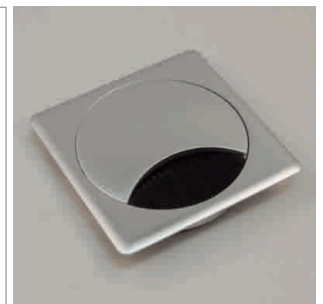

Socket systems

NetBox Point

NetBox - Point 230 volt

- Socket T13, 230 V/10 A, black
- Cable 2900 mm and plug T12 provided 2900 mm
- Can be linked by connectors
- Color border: mat chrome
- Installation measures (Øxh): 80 mm x 65 mm

	finish	finish	
76.32360.04	chrome / mat	1x T13, RJ45 Cat. 6 g blind cover	
76.32361.04	chrome / mat	1x T13, RJ45 Cat. 6 g HDMI	
76.32362.04	chrome / mat	1x T13, RJ45 Cat. 6 g USB	

- i Note:**
- Various other designs are available on request.
 - Other Netboxes are available on request.

Point - Cable bushing

- Included lid with black brush

	finish	brush	installation dimension Ø
76.32365.04	chrome / mat	black	Ø/d 80.2 mm x 14 mm

- i Note:**
- Various other designs are available on request.