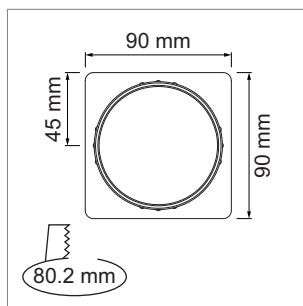

NetBox - Point 230 V

- Socket T13, 230 V/10 A, black
- Cable 2900 mm and plug T12 provided 2900 mm
- Can be linked by connectors
- Color border: mat chrome
- installation measures (Øxh): 80 mm x 65 mm

	finish	finish	
76.32360.04	chrome / mat	1x T13, RJ45 Cat. 6 g blind cover	
76.32361.04	chrome / mat	1x T13, RJ45 Cat. 6 g HDMI	
76.32362.04	chrome / mat	1x T13, RJ45 Cat. 6 g USB	

i Note:

- Various other designs are available on request.
- Other Netboxes are available on request.

Point - Cable bushing

- Includet lid with black brush

	finish	brush	installation dimension Ø
76.32365.04	chrome / mat	black	Ø/d 80.2 mm x 14 mm