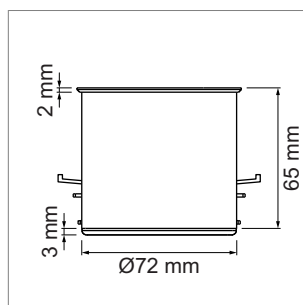

NetBox - Point 230 V

- Socket T13, 230 V/10 A, black
- Cable 2900 mm and plug T12 provided 2900 mm
- Can be linked by connectors
- Color border: mat chrome
- installation measures (Øxh): 80 mm x 65 mm

	finish	finish	
76.32360.04	chrome / mat	1x T13, RJ45 Cat. 6 g blind cover	
76.32361.04	chrome / mat	1x T13, RJ45 Cat. 6 g HDMI	
76.32362.04	chrome / mat	1x T13, RJ45 Cat. 6 g USB	

i Note:

- Various other designs are available on request.
- Other Netboxes are available on request.

Point - Cable bushing

- Includet lid with black brush

	finish	brush	installation dimension Ø
76.32365.04	chrome / mat	black	Ø/d 80.2 mm x 14 mm