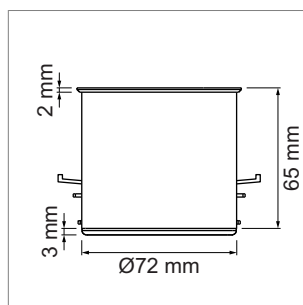

### NetBox - Point 230 volt

- Socket T13, 230 V/10 A, black
- Cable 2900 mm and plug T12 provided 2900 mm
- Can be linked by connectors
- Color border: mat chrome
- Installation measures (Øxh): 80 mm x 65 mm

### Point - Cable bushing

- Included lid with black brush

	finish	brush	installation dimension Ø
76.32365.04	chrome / mat	black	Ø/d 80.2 mm x 14 mm