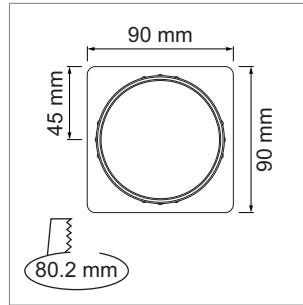

Socket systems

NetBox Point

NetBox - Point 230 volt

- Socket T13, 230 V/10 A, black
- Cable 2900 mm and plug T12 provided 2900 mm
- Can be linked by connectors
- Color border: mat chrome
- Installation measures (Øxh): 80 mm x 65 mm

Point - Cable bushing

- Included lid with black brush

	finish	brush	installation dimension Ø
76.32365.04	chrome / mat	black	Ø/d 80.2 mm x 14 mm

- i Note:**
- Various other designs are available on request.