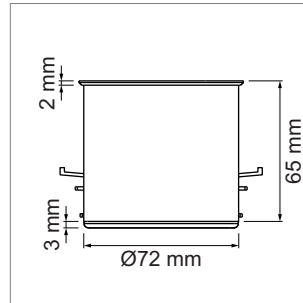

Socket systems

NetBox Point

NetBox - Point 230 volt

- Socket T13, 230 V/10 A, black
- Cable 2900 mm and plug T12 provided 2900 mm
- Can be linked by connectors
- Color border: mat chrome
- Installation measures (Øxh): 80 mm x 65 mm

Point - Cable bushing

- Included lid with black brush

	finish	brush	installation dimension Ø
76.32365.04	chrome / mat	black	Ø/d 80.2 mm x 14 mm

- i Note:**
- Various other designs are available on request.