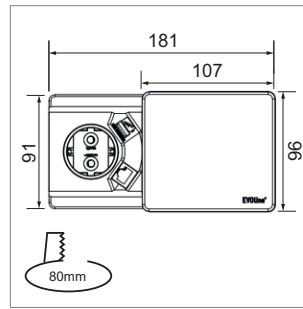

Quado - Integro outlet 230 V

- sockets T13, 230 V/10 A, black
- Cable 2900 mm with plug
- installation measures(Øxh): 80 mm x 68 mm

	casing colour	finish	induction Q1
76.32371.10	stainless steel	1x T13, 1x USB Charger	No
76.32371.29	black	1x T13, 1x USB Charger	No
76.32371.11	white	1x T13, 1x USB Charger	No
76.32371.10	stainless steel	1x T13, 1x USB Charger	Yes
76.32371.29	black	1x T13, 1x USB Charger	Yes
76.32371.11	white	1x T13, 1x USB Charger	Yes

i The sliding cover of the Qi-model is designed as inductive charger and allows for wireless charging.

! To be connected by an electrician.

Wigo - Multiple socket 230 V

- Cable 2900 mm with plug
- Rotatable by 180° by tapping with finger
- Black and white model on glass surface
- Color usage: black
- installation measures(Øxh): 215 mm x 88 mm x 55 mm

	casing colour	finish
76.32370.10	stainless steel	2x T23 230 V/16 A, 1x USB-Charger
76.32370.29	black	2x T23 230 V/16 A, 1x USB-Charger
76.32370.11	white	2x T23 230 V/16 A, 1x USB-Charger

! To be connected by an electrician.