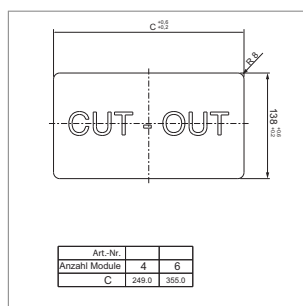

NetBox - Entry

- Timeless powdercoated metal housing
- Colors: silver, black, white
- for 4 and 6 modules

	description	finish
71.22022.00	Netbox - Entry	configurable