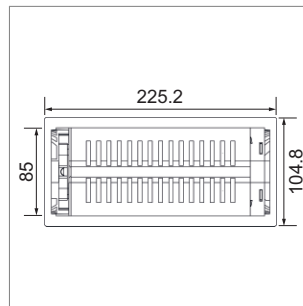

Quado - Integro outlet 230 V

- sockets T13, 230 V/10 A, black
- Cable 2900 mm with plug
- installation measures(Øxh): 80 mm x 68 mm

	casing colour	finish	induction Q1
76.32371.10	stainless steel	1x T13, 1x USB Charger	No
76.32371.29	black	1x T13, 1x USB Charger	No
76.32371.11	white	1x T13, 1x USB Charger	No
76.32371.10	stainless steel	1x T13, 1x USB Charger	Yes
76.32371.29	black	1x T13, 1x USB Charger	Yes
76.32371.11	white	1x T13, 1x USB Charger	Yes

i The sliding cover of the Qi-model is designed as inductive charger and allows for wireless charging.

! To be connected by an electrician.

Wigo - Multiple socket 230 V

- Cable 2900 mm with plug
- Rotatable by 180° by tapping with finger
- Black and white model on glass surface
- Color usage: black
- installation measures(Øxh): 215 mm x 88 mm x 55 mm

	casing colour	finish
76.32370.10	stainless steel	2x T23 230 V/16 A, 1x USB-Charger
76.32370.29	black	2x T23 230 V/16 A, 1x USB-Charger
76.32370.11	white	2x T23 230 V/16 A, 1x USB-Charger

! To be connected by an electrician.