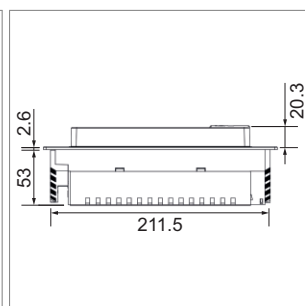

Socket systems

Quado, Wigo, NetBox-Entry, NetBox-Turn, Turn-Comfort

Quado - Integro outlet 230 volt

- sockets T13, 230 V/10 A, black
- Cable 2900 mm with plug
- installation measures(Øxh): 80 mm x 68 mm

	casing colour	finish	induction Q1
76.32371.10	stainless steel	1x T13, 1x USB Charger	no
76.32371.29	black	1x T13, 1x USB Charger	no
76.32371.11	white	1x T13, 1x USB Charger	no
76.32372.10	stainless steel	1x T13, 1x USB Charger	yes
76.32372.29	black	1x T13, 1x USB Charger	yes
76.32372.11	white	1x T13, 1x USB Charger	yes

i The sliding cover of the Qi-model is designed as inductive charger and allows for wireless charging.

! To be connected by an electrician.

Wigo - Multiple socket 230 V

- Cable 2900 mm with plug
- Rotatable by 180° by tapping with finger
- Black and white model on glass surface
- Color usage: black
- installation measures(Øxh): 215 mm x 88 mm x 55 mm

	casing colour	finish
76.32370.10	stainless steel	2x T23 230 V/16 A, 1x USB-Charger
76.32370.29	black	2x T23 230 V/16 A, 1x USB-Charger
76.32370.11	white	2x T23 230 V/16 A, 1x USB-Charger

! To be connected by an electrician.