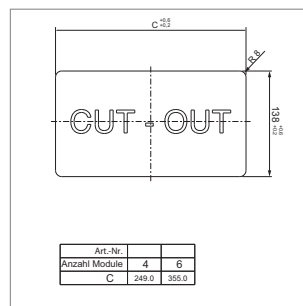

NetBox - Entry

- Timeless powdercoated metal housing
- Colors: silver, black, white
- for 4 and 6 modules

	description	finish
71.22022.00	Netbox - Entry	configurable