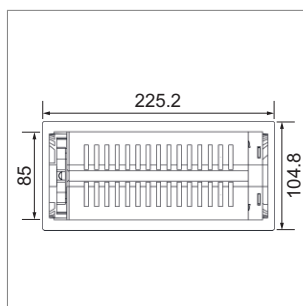

Socket systems

Quado, Wigo, NetBox-Entry, NetBox-Turn, Turn-Comfort

Quado - Integro outlet 230 volt

- sockets T13, 230 V/10 A, black
- Cable 2900 mm with plug
- installation measures(Øxh): 80 mm x 68 mm

	casing colour	finish	induction Q1
76.32371.10	stainless steel	1x T13, 1x USB Charger	no
76.32371.29	black	1x T13, 1x USB Charger	no
76.32371.11	white	1x T13, 1x USB Charger	no
76.32372.10	stainless steel	1x T13, 1x USB Charger	yes
76.32372.29	black	1x T13, 1x USB Charger	yes
76.32372.11	white	1x T13, 1x USB Charger	yes

i The sliding cover of the Qi-model is designed as inductive charger and allows for wireless charging.

! To be connected by an electrician.

Wigo - Multiple socket 230 V

- Cable 2900 mm with plug
- Rotatable by 180° by tapping with finger
- Black and white model on glass surface
- Color usage: black
- installation measures(Øxh): 215 mm x 88 mm x 55 mm

	casing colour	finish
76.32370.10	stainless steel	2x T23 230 V/16 A, 1x USB-Charger
76.32370.29	black	2x T23 230 V/16 A, 1x USB-Charger
76.32370.11	white	2x T23 230 V/16 A, 1x USB-Charger

! To be connected by an electrician.