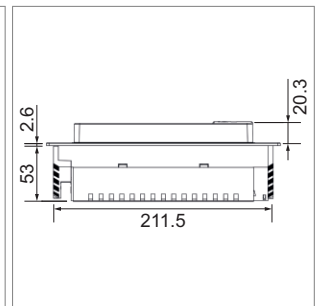

Quado - Integro outlet 230 V

- sockets T13, 230 V/10 A, black
- Cable 2900 mm with plug
- installation measures(Øxh): 80 mm x 68 mm

	casing colour	finish	induction Q1
76.32371.10	stainless steel	1x T13, 1x USB Charger	No
76.32371.29	black	1x T13, 1x USB Charger	No
76.32371.11	white	1x T13, 1x USB Charger	No
76.32371.10	stainless steel	1x T13, 1x USB Charger	Yes
76.32371.29	black	1x T13, 1x USB Charger	Yes
76.32371.11	white	1x T13, 1x USB Charger	Yes

i The sliding cover of the Qi-model is designed as inductive charger and allows for wireless charging.

! To be connected by an electrician.

Wigo - Multiple socket 230 V

- Cable 2900 mm with plug
- Rotatable by 180° by tapping with finger
- Black and white model on glass surface
- Color usage: black
- installation measures(Øxh): 215 mm x 88 mm x 55 mm

	casing colour	finish
76.32370.10	stainless steel	2x T23 230 V/16 A, 1x USB-Charger
76.32370.29	black	2x T23 230 V/16 A, 1x USB-Charger
76.32370.11	white	2x T23 230 V/16 A, 1x USB-Charger

! To be connected by an electrician.