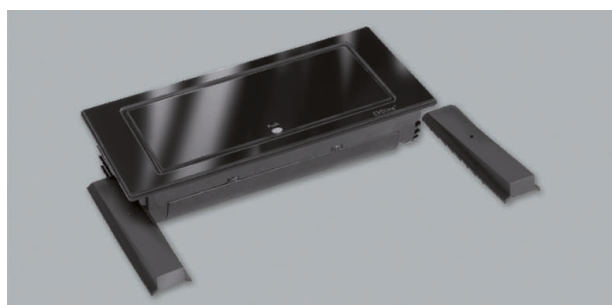

Socket systems

Quado, Wigo, NetBox-Entry, NetBox-Turn, Turn-Comfort

Quado - Integro outlet 230 volt

- sockets T13, 230 V/10 A, black
- Cable 2900 mm with plug
- installation measures(Øxh): 80 mm x 68 mm

	casing colour	finish	induction Q1
76.32371.10	stainless steel	1x T13, 1x USB Charger	no
76.32371.29	black	1x T13, 1x USB Charger	no
76.32371.11	white	1x T13, 1x USB Charger	no
76.32372.10	stainless steel	1x T13, 1x USB Charger	yes
76.32372.29	black	1x T13, 1x USB Charger	yes
76.32372.11	white	1x T13, 1x USB Charger	yes

i The sliding cover of the Qi-model is designed as inductive charger and allows for wireless charging.

! To be connected by an electrician.

Wigo - Multiple socket 230 V

- Cable 2900 mm with plug
- Rotatable by 180° by tapping with finger
- Black and white model on glass surface
- Color usage: black
- installation measures(Øxh): 215 mm x 88 mm x 55 mm

	casing colour	finish
76.32370.10	stainless steel	2x T23 230 V/16 A, 1x USB-Charger
76.32370.29	black	2x T23 230 V/16 A, 1x USB-Charger
76.32370.11	white	2x T23 230 V/16 A, 1x USB-Charger

! To be connected by an electrician.

NetBox - Entry

- Timeless powdercoated metal housing
- Colors: silver, black, white
- for 4 and 6 modules

	description	finish
71.22022.00	Netbox - Entry	configurable

NetBox - Turn / Turn Comfort

- Box with rotating mechanism
- Comfort: with automatic turning