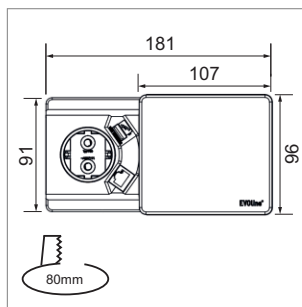

Socket systems

Quado, Wigo, NetBox-Entry, NetBox-Turn, Turn-Comfort

Quado - Integro outlet 230 volt

- sockets T13, 230 V/10 A, black
- Cable 2900 mm with plug
- installation measures(Øxh): 80 mm x 68 mm

	casing colour	finish	induction Q1
76.32371.10	stainless steel	1x T13, 1x USB Charger	no
76.32371.29	black	1x T13, 1x USB Charger	no
76.32371.11	white	1x T13, 1x USB Charger	no
76.32372.10	stainless steel	1x T13, 1x USB Charger	yes
76.32372.29	black	1x T13, 1x USB Charger	yes
76.32372.11	white	1x T13, 1x USB Charger	yes

i The sliding cover of the Qi-model is designed as inductive charger and allows for wireless charging.

! To be connected by an electrician.

Wigo - Multiple socket 230 V

- Cable 2900 mm with plug
- Rotatable by 180° by tapping with finger
- Black and white model on glass surface
- Color usage: black
- installation measures(Øxh): 215 mm x 88 mm x 55 mm

	casing colour	finish
76.32370.10	stainless steel	2x T23 230 V/16 A, 1x USB-Charger
76.32370.29	black	2x T23 230 V/16 A, 1x USB-Charger
76.32370.11	white	2x T23 230 V/16 A, 1x USB-Charger

! To be connected by an electrician.