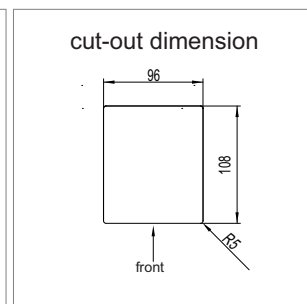

Socket systems

Power Management Q1 + Q2

Power Management, 230 volt

- Cable 2900 mm with plug
- Black and white model on glass surface
- Color usage: black

	casing colour	finish
76.31366.10	stainless steel	3x T13 230 V/13 A
76.31366.29	black	3x T13 230 V/13 A
76.31366.11	white	3x T13 230 V/13 A

! To be connected by an electrician.

Power Management Q2, 230 volt

- Cable 2900 mm with plug
- Black and white model on glass surface
- Color usage: black

	casing colour	finish
76.31367.10	stainless steel	2x T13 230 V/13 A, 1x USB-Charger
76.31367.29	black	2x T13 230 V/13 A, 1x USB-Charger
76.31367.11	white	2x T13 230 V/13 A, 1x USB-Charger