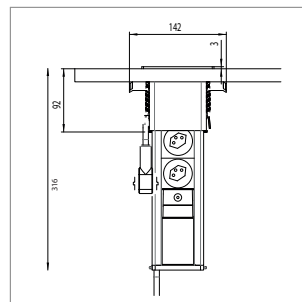

Socket systems

Power Management Q1 + Q2

Power Management, 230 volt

- Cable 2900 mm with plug
- Black and white model on glass surface
- Color usage: black

	casing colour	finish
76.31366.10	stainless steel	3x T13 230 V/13 A
76.31366.29	black	3x T13 230 V/13 A
76.31366.11	white	3x T13 230 V/13 A

! To be connected by an electrician.

Power Management Q2, 230 volt

- Cable 2900 mm with plug
- Black and white model on glass surface
- Color usage: black

	casing colour	finish
76.31367.10	stainless steel	2x T13 230 V/13 A, 1x USB-Charger
76.31367.29	black	2x T13 230 V/13 A, 1x USB-Charger
76.31367.11	white	2x T13 230 V/13 A, 1x USB-Charger