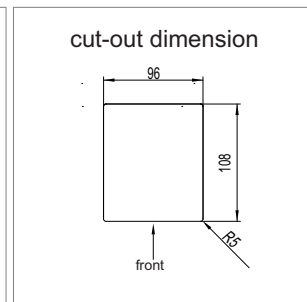

Socket systems

Power Management Q1 + Q2

Power Management, 230 volt

- Cable 2900 mm with plug
- Black and white model on glass surface
- Color usage: black

	casing colour	finish
76.31366.10	stainless steel	3x T13 230 V/13 A
76.31366.29	black	3x T13 230 V/13 A
76.31366.11	white	3x T13 230 V/13 A

! To be connected by an electrician.

Power Management Q2, 230 volt

- Cable 2900 mm with plug
- Black and white model on glass surface
- Color usage: black

	casing colour	finish
76.31367.10	stainless steel	2x T13 230 V/13 A, 1x USB-Charger
76.31367.29	black	2x T13 230 V/13 A, 1x USB-Charger
76.31367.11	white	2x T13 230 V/13 A, 1x USB-Charger