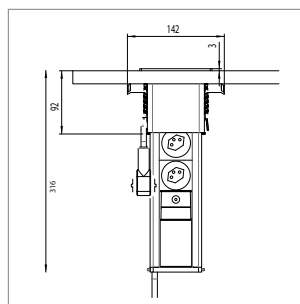

Socket systems

Power Management Q1 + Q2

Power Management, 230 volt

- Cable 2900 mm with plug
- Black and white model on glass surface
- Color usage: black

	casing colour	finish
76.31366.10	stainless steel	3x T13 230 V/13 A
76.31366.29	black	3x T13 230 V/13 A
76.31366.11	white	3x T13 230 V/13 A

! To be connected by an electrician.

Power Management Q2, 230 volt

- Cable 2900 mm with plug
- Black and white model on glass surface
- Color usage: black

	casing colour	finish
76.31367.10	stainless steel	2x T13 230 V/13 A, 1x USB-Charger
76.31367.29	black	2x T13 230 V/13 A, 1x USB-Charger
76.31367.11	white	2x T13 230 V/13 A, 1x USB-Charger