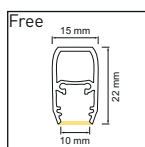

Bandes LED lumineuse

Aperçu LED

LED recommandée = 

Homogène = 

4.8W/288lm Avola	4.8W/374lm Low	9.6W/576lm Minito	9.6W/700lm Leo	11W/1800lm OS64	14.4W/1280lm Yoko	18W/1400lm Intenso	19.2W/1700lm Power	20W/2040lm Rayo	22W/2400lm Lavoni	22W/2750lm QL	22W/3400lm OS128	9.6W/576lm TL	19.2W/1480lm TLP	19.2W/1480lm TLQ	14W RGB Onyx	23W RGB Onyx