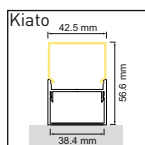

Bandes LED lumineuse

Aperçu LED

LED recommandée = 

Homogène = 

4.8W/288lm Avola	4.8W/374lm Low	9.6W/576lm Minito	9.6W/700lm Leo	11W/1800lm OS64	14.4W/1280lm Yoko	18W/1400lm Intenso	19.2W/1700lm Power	20W/2040lm Rayo	22W/2400lm Lavoni	22W/2750lm QL	22W/3400lm OS128	9.6W/576lm TL	19.2W/1480lm TLP	19.2W/1480lm TLQ	14W RGB Onyx	23W RGB Onyx