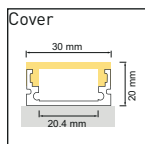

Bandes LED lumineuse

Aperçu LED

LED recommandée = 

Homogène = 

4.8W/288lm Avola	4.8W/374lm Low	9.6W/576lm Minito	9.6W/700lm Leo	11W/1800lm OS64	14.4W/1280lm Yoko	18W/1400lm Intenso	19.2W/1700lm Power	20W/2040lm Rayo	22W/2400lm Lavoni	22W/2750lm QL	22W/3400lm OS128	9.6W/576lm TL	19.2W/1480lm TLP	19.2W/1480lm TLQ	14W RGB Onyx	23W RGB Onyx