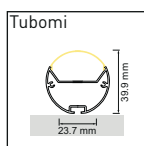

Bandes LED lumineuse

Aperçu LED

LED recommandée = 

Homogène = 

4.8W/288lm Avola	4.8W/374lm Low	9.6W/576lm Minito	9.6W/700lm Leo	11W/1800lm OS64	14.4W/1280lm Yoko	18W/1400lm Intenso	19.2W/1700lm Power	20W/2040lm Rayo	22W/2400lm Lavoni	22W/2750lm QL	22W/3400lm OS128	9.6W/576lm TL	19.2W/1480lm TLP	19.2W/1480lm TLQ	14W RGB Onyx	23W RGB Onyx