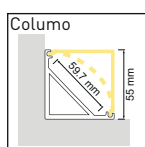

Bandes LED lumineuse

Aperçu LED

LED recommandée = 

Homogène = 

4.8W/288lm Avola	4.8W/374lm Low	9.6W/576lm Minito	9.6W/700lm Leo	11W/1800lm OS64	14.4W/1280lm Yoko	18W/1400lm Intenso	19.2W/1700lm Power	20W/2040lm Rayo	22W/2400lm Lavoni	22W/2750lm QL	22W/3400lm OS128	9.6W/576lm TL	19.2W/1480lm TLP	19.2W/1480lm TLQ	14W RGB Onyx	23W RGB Onyx