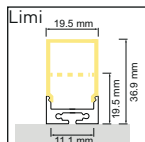

Bandes LED lumineuse

Aperçu LED

LED recommandée = 

Homogène = 

4.8W/288lm Avola	4.8W/374lm Low	9.6W/576lm Minito	9.6W/700lm Leo	11W/1800lm OS64	14.4W/1280lm Yoko	18W/1400lm Intenso	19.2W/1700lm Power	20W/2040lm Rayo	22W/2400lm Lavoni	22W/2750lm QL	22W/3400lm OS128	9.6W/576lm TL	19.2W/1480lm TLP	19.2W/1480lm TLQ	14W RGB Onyx	23W RGB Onyx