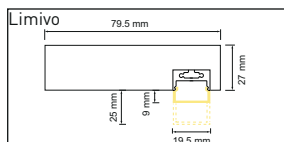

Bandes LED lumineuse

Aperçu LED

LED recommandée = 

Homogène = 

4.8W/288lm Avola	4.8W/374lm Low	9.6W/576lm Minito	9.6W/700lm Leo	11W/1800lm OS64	14.4W/1280lm Yoko	18W/1400lm Intenso	19.2W/1700lm Power	20W/2040lm Rayo	22W/2400lm Lavoni	22W/2750lm QL	22W/3400lm OS128	9.6W/576lm TL	19.2W/1480lm TLP	19.2W/1480lm TLQ	14W RGB Onyx	23W RGB Onyx