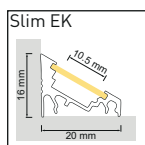

Bandes LED lumineuse

Aperçu LED

LED recommandée = 

Homogène = 

4.8W/288lm Avola	4.8W/374lm Low	9.6W/576lm Minito	9.6W/700lm Leo	11W/1800lm OS64	14.4W/1280lm Yoko	18W/1400lm Intenso	19.2W/1700lm Power	20W/2040lm Rayo	22W/2400lm Lavoni	22W/2750lm QL	22W/3400lm OS128	9.6W/576lm TL	19.2W/1480lm TLP	19.2W/1480lm TLQ	14W RGB Onyx	23W RGB Onyx