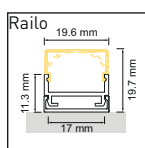

Bandes LED lumineuse

Aperçu LED

LED recommandée = 

Homogène = 

4.8W/288lm Avola	4.8W/374lm Low	9.6W/576lm Minito	9.6W/700lm Leo	11W/1800lm OS64	14.4W/1280lm Yoko	18W/1400lm Intenso	19.2W/1700lm Power	20W/2040lm Rayo	22W/2400lm Lavoni	22W/2750lm QL	22W/3400lm OS128	9.6W/576lm TL	19.2W/1480lm TLP	19.2W/1480lm TLQ	14W RGB Onyx	23W RGB Onyx