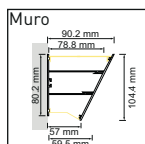

Bandes LED lumineuse

Aperçu LED

LED recommandée = 

Homogène = 

4.8W/288lm Avola	4.8W/374lm Low	9.6W/576lm Minito	9.6W/700lm Leo	11W/1800lm OS64	14.4W/1280lm Yoko	18W/1400lm Intenso	19.2W/1700lm Power	20W/2040lm Rayo	22W/2400lm Lavoni	22W/2750lm QL	22W/3400lm OS128	9.6W/576lm TL	19.2W/1480lm TLP	19.2W/1480lm TLQ	14W RGB Onyx	23W RGB Onyx