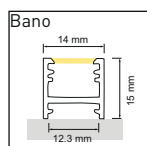

LED recommandée =

Homogène =

| 4.8W/288lm Avola | 4.8W/374lm Low | 9.6W/576lm Minito | 9.6W/700lm Leo | 11W/1800lm OS64 | 14.4W/1280lm Yoko | 18W/1400lm Intenso | 19.2W/1700lm Power | 20W/2040lm Rayo | 22W/2400lm Lavoni | 22W/2750lm QL | 22W/3400lm OS128 | 9.6W/576lm TL | 19.2W/1480lm TLP | 19.2W/1480lm TLQ | 14W RGB Onyx | 23W RGB Onyx |
|------------------|----------------|-------------------|----------------|-----------------|-------------------|--------------------|--------------------|-----------------|-------------------|---------------|------------------|---------------|------------------|------------------|--------------|--------------|
| | | | | | | | | | | | | | | | | |
| | | | | | | | | | | | | | | | | |
| | | | | | | | | | | | | | | | | |
| | | | | | | | | | | | | | | | | |
| | | | | | | | | | | | | | | | | |
| | | | | | | | | | | | | | | | | |
| | | | | | | | | | | | | | | | | |
| | | | | | | | | | | | | | | | | |