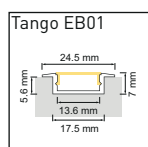

LED recommandée =

Homogène =

| 4.8W/288lm Avola | 4.8W/374lm Low | 9.6W/576lm Minito | 9.6W/700lm Leo | 11W/1800lm OS64 | 14.4W/1280lm Yoko | 18W/1400lm Intenso | 19.2W/1700lm Power | 20W/2040lm Rayo | 22W/2400lm Lavoni | 22W/2750lm QL | 22W/3400lm OS128 | 9.6W/576lm TL | 19.2W/1480lm TLP | 19.2W/1480lm TLQ | 14W RGB Onyx | 23W RGB Onyx |
|------------------|----------------|-------------------|----------------|-----------------|-------------------|--------------------|--------------------|-----------------|-------------------|---------------|------------------|---------------|------------------|------------------|--------------|--------------|
| | | | | | | | | | | | | | | | | |
| | | | | | | | | | | | | | | | | |
| | | | | | | | | | | | | | | | | |
| | | | | | | | | | | | | | | | | |
| | | | | | | | | | | | | | | | | |
| | | | | | | | | | | | | | | | | |
| | | | | | | | | | | | | | | | | |
| | | | | | | | | | | | | | | | | |