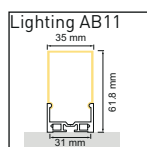

LED recommandée =

Homogène =

| 4.8W/288lm Avola | 4.8W/374lm Low | 9.6W/576lm Minito | 9.6W/700lm Leo | 11W/1800lm OS64 | 14.4W/1280lm Yoko | 18W/1400lm Intenso | 19.2W/1700lm Power | 20W/2040lm Rayo | 22W/2400lm Lavoni | 22W/2750lm QL | 22W/3400lm OS128 | 9.6W/576lm TL | 19.2W/1480lm TLP | 19.2W/1480lm TLQ | 14W RGB Onyx | 23W RGB Onyx |
|------------------|----------------|-------------------|----------------|-----------------|-------------------|--------------------|--------------------|-----------------|-------------------|---------------|------------------|---------------|------------------|------------------|--------------|--------------|
| | | | | | | | | | | | | | | | | |
| | | | | | | | | | | | | | | | | |
| | | | | | | | | | | | | | | | | |
| | | | | | | | | | | | | | | | | |
| | | | | | | | | | | | | | | | | |
| | | | | | | | | | | | | | | | | |
| | | | | | | | | | | | | | | | | |
| | | | | | | | | | | | | | | | | |