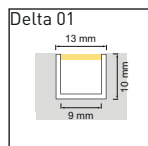

LED recommandée =

Homogène =

| 4.8W/288lm Avola | 4.8W/374lm Low | 9.6W/576lm Minito | 9.6W/700lm Leo | 11W/1800lm OS64 | 14.4W/1280lm Yoko | 18W/1400lm Intenso | 19.2W/1700lm Power | 20W/2040lm Rayo | 22W/2400lm Lavoni | 22W/2750lm QL | 22W/3400lm OS128 | 9.6W/576lm TL | 19.2W/1480lm TLP | 19.2W/1480lm TLQ | 14W RGB Onyx | 23W RGB Onyx |
|------------------|----------------|-------------------|----------------|-----------------|-------------------|--------------------|--------------------|-----------------|-------------------|---------------|------------------|---------------|------------------|------------------|--------------|--------------|
| | | | | | | | | | | | | | | | | |
| | | | | | | | | | | | | | | | | |
| | | | | | | | | | | | | | | | | |
| | | | | | | | | | | | | | | | | |
| | | | | | | | | | | | | | | | | |
| | | | | | | | | | | | | | | | | |
| | | | | | | | | | | | | | | | | |
| | | | | | | | | | | | | | | | | |