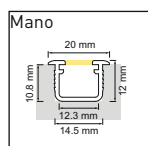

LED recommandée =

Homogène =

| 4.8W/288lm Avola | 4.8W/374lm Low | 9.6W/576lm Minito | 9.6W/700lm Leo | 11W/1800lm OS64 | 14.4W/1280lm Yoko | 18W/1400lm Intenso | 19.2W/1700lm Power | 20W/2040lm Rayo | 22W/2400lm Lavoni | 22W/2750lm QL | 22W/3400lm OS128 | 9.6W/576lm TL | 19.2W/1480lm TLP | 19.2W/1480lm TLQ | 14W RGB Onyx | 23W RGB Onyx |
|------------------|----------------|-------------------|----------------|-----------------|-------------------|--------------------|--------------------|-----------------|-------------------|---------------|------------------|---------------|------------------|------------------|--------------|--------------|
| | | | | | | | | | | | | | | | | |
| | | | | | | | | | | | | | | | | |
| | | | | | | | | | | | | | | | | |
| | | | | | | | | | | | | | | | | |
| | | | | | | | | | | | | | | | | |
| | | | | | | | | | | | | | | | | |
| | | | | | | | | | | | | | | | | |
| | | | | | | | | | | | | | | | | |