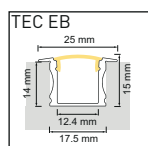

LED recommandée =

Homogène =

| 4.8W/288lm Avola | 4.8W/374lm Low | 9.6W/576lm Minito | 9.6W/700lm Leo | 11W/1800lm OS64 | 14.4W/1280lm Yoko | 18W/1400lm Intenso | 19.2W/1700lm Power | 20W/2040lm Rayo | 22W/2400lm Lavoni | 22W/2750lm QL | 22W/3400lm OS128 | 9.6W/576lm TL | 19.2W/1480lm TLP | 19.2W/1480lm TLQ | 14W RGB Onyx | 23W RGB Onyx |
|------------------|----------------|-------------------|----------------|-----------------|-------------------|--------------------|--------------------|-----------------|-------------------|---------------|------------------|---------------|------------------|------------------|--------------|--------------|
| | | | | | | | | | | | | | | | | |
| | | | | | | | | | | | | | | | | |
| | | | | | | | | | | | | | | | | |
| | | | | | | | | | | | | | | | | |
| | | | | | | | | | | | | | | | | |
| | | | | | | | | | | | | | | | | |
| | | | | | | | | | | | | | | | | |
| | | | | | | | | | | | | | | | | |