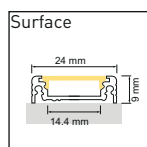

LED recommandée =

Homogène =

| 4.8W/288lm Avola | 4.8W/374lm Low | 9.6W/576lm Minito | 9.6W/700lm Leo | 11W/1800lm OS64 | 14.4W/1280lm Yoko | 18W/1400lm Intenso | 19.2W/1700lm Power | 20W/2040lm Rayo | 22W/2400lm Lavoni | 22W/2750lm QL | 22W/3400lm OS128 | 9.6W/576lm TL | 19.2W/1480lm TLP | 19.2W/1480lm TLQ | 14W RGB Onyx | 23W RGB Onyx |
|------------------|----------------|-------------------|----------------|-----------------|-------------------|--------------------|--------------------|-----------------|-------------------|---------------|------------------|---------------|------------------|------------------|--------------|--------------|
| | | | | | | | | | | | | | | | | |
| | | | | | | | | | | | | | | | | |
| | | | | | | | | | | | | | | | | |
| | | | | | | | | | | | | | | | | |
| | | | | | | | | | | | | | | | | |
| | | | | | | | | | | | | | | | | |
| | | | | | | | | | | | | | | | | |
| | | | | | | | | | | | | | | | | |