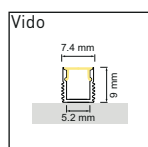

LED recommandée =

Homogène =

| 4.8W/288lm Avola | 4.8W/374lm Low | 9.6W/576lm Minito | 9.6W/700lm Leo | 11W/1800lm OS64 | 14.4W/1280lm Yoko | 18W/1400lm Intenso | 19.2W/1700lm Power | 20W/2040lm Rayo | 22W/2400lm Lavoni | 22W/2750lm QL | 22W/3400lm OS128 | 9.6W/576lm TL | 19.2W/1480lm TLP | 19.2W/1480lm TLQ | 14W RGB Onyx | 23W RGB Onyx |
|------------------|----------------|-------------------|----------------|-----------------|-------------------|--------------------|--------------------|-----------------|-------------------|---------------|------------------|---------------|------------------|------------------|--------------|--------------|
| | | | | | | | | | | | | | | | | |
| | | | | | | | | | | | | | | | | |
| | | | | | | | | | | | | | | | | |
| | | | | | | | | | | | | | | | | |
| | | | | | | | | | | | | | | | | |
| | | | | | | | | | | | | | | | | |
| | | | | | | | | | | | | | | | | |
| | | | | | | | | | | | | | | | | |