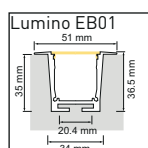

LED recommandée =

Homogène =

| 4.8W/288lm Avola | 4.8W/374lm Low | 9.6W/576lm Minito | 9.6W/700lm Leo | 11W/1800lm OS64 | 14.4W/1280lm Yoko | 18W/1400lm Intenso | 19.2W/1700lm Power | 20W/2040lm Rayo | 22W/2400lm Lavoni | 22W/2750lm QL | 22W/3400lm OS128 | 9.6W/576lm TL | 19.2W/1480lm TLP | 19.2W/1480lm TLQ | 14W RGB Onyx | 23W RGB Onyx |
|------------------|----------------|-------------------|----------------|-----------------|-------------------|--------------------|--------------------|-----------------|-------------------|---------------|------------------|---------------|------------------|------------------|--------------|--------------|
| | | | | | | | | | | | | | | | | |
| | | | | | | | | | | | | | | | | |
| | | | | | | | | | | | | | | | | |
| | | | | | | | | | | | | | | | | |
| | | | | | | | | | | | | | | | | |
| | | | | | | | | | | | | | | | | |
| | | | | | | | | | | | | | | | | |
| | | | | | | | | | | | | | | | | |