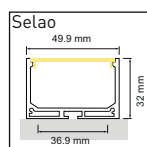

LED recommandée =

Homogène =

| 4.8W/288lm Avola | 4.8W/374lm Low | 9.6W/576lm Minito | 9.6W/700lm Leo | 11W/1800lm OS64 | 14.4W/1280lm Yoko | 18W/1400lm Intenso | 19.2W/1700lm Power | 20W/2040lm Rayo | 22W/2400lm Lavoni | 22W/2750lm QL | 22W/3400lm OS128 | 9.6W/576lm TL | 19.2W/1480lm TLP | 19.2W/1480lm TLQ | 14W RGB Onyx | 23W RGB Onyx |
|------------------|----------------|-------------------|----------------|-----------------|-------------------|--------------------|--------------------|-----------------|-------------------|---------------|------------------|---------------|------------------|------------------|--------------|--------------|
| | | | | | | | | | | | | | | | | |
| | | | | | | | | | | | | | | | | |
| | | | | | | | | | | | | | | | | |
| | | | | | | | | | | | | | | | | |
| | | | | | | | | | | | | | | | | |
| | | | | | | | | | | | | | | | | |
| | | | | | | | | | | | | | | | | |
| | | | | | | | | | | | | | | | | |