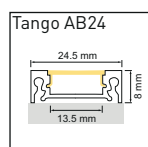

LED recommandée =

Homogène =

| 4.8W/288lm Avola | 4.8W/374lm Low | 9.6W/576lm Minito | 9.6W/700lm Leo | 11W/1800lm OS64 | 14.4W/1280lm Yoko | 18W/1400lm Intenso | 19.2W/1700lm Power | 20W/2040lm Rayo | 22W/2400lm Lavoni | 22W/2750lm QL | 22W/3400lm OS128 | 9.6W/576lm TL | 19.2W/1480lm TLP | 19.2W/1480lm TLQ | 14W RGB Onyx | 23W RGB Onyx |
|------------------|----------------|-------------------|----------------|-----------------|-------------------|--------------------|--------------------|-----------------|-------------------|---------------|------------------|---------------|------------------|------------------|--------------|--------------|
| | | | | | | | | | | | | | | | | |
| | | | | | | | | | | | | | | | | |
| | | | | | | | | | | | | | | | | |
| | | | | | | | | | | | | | | | | |
| | | | | | | | | | | | | | | | | |
| | | | | | | | | | | | | | | | | |
| | | | | | | | | | | | | | | | | |
| | | | | | | | | | | | | | | | | |