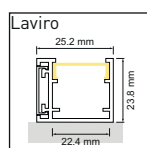

LED recommandée =

Homogène =

| 4.8W/288lm Avola | 4.8W/374lm Low | 9.6W/576lm Minito | 9.6W/700lm Leo | 11W/1800lm OS64 | 14.4W/1280lm Yoko | 18W/1400lm Intenso | 19.2W/1700lm Power | 20W/2040lm Rayo | 22W/2400lm Lavoni | 22W/2750lm QL | 22W/3400lm OS128 | 9.6W/576lm TL | 19.2W/1480lm TLP | 19.2W/1480lm TLQ | 14W RGB Onyx | 23W RGB Onyx |
|------------------|----------------|-------------------|----------------|-----------------|-------------------|--------------------|--------------------|-----------------|-------------------|---------------|------------------|---------------|------------------|------------------|--------------|--------------|
| | | | | | | | | | | | | | | | | |
| | | | | | | | | | | | | | | | | |
| | | | | | | | | | | | | | | | | |
| | | | | | | | | | | | | | | | | |
| | | | | | | | | | | | | | | | | |
| | | | | | | | | | | | | | | | | |
| | | | | | | | | | | | | | | | | |
| | | | | | | | | | | | | | | | | |