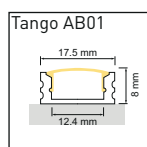

LED recommandée =

Homogène =

| 4.8W/288lm Avola | 4.8W/374lm Low | 9.6W/576lm Minito | 9.6W/700lm Leo | 11W/1800lm OS64 | 14.4W/1280lm Yoko | 18W/1400lm Intenso | 19.2W/1700lm Power | 20W/2040lm Rayo | 22W/2400lm Lavoni | 22W/2750lm QL | 22W/3400lm OS128 | 9.6W/576lm TL | 19.2W/1480lm TLP | 19.2W/1480lm TLQ | 14W RGB Onyx | 23W RGB Onyx |
|------------------|----------------|-------------------|----------------|-----------------|-------------------|--------------------|--------------------|-----------------|-------------------|---------------|------------------|---------------|------------------|------------------|--------------|--------------|
| | | | | | | | | | | | | | | | | |
| | | | | | | | | | | | | | | | | |
| | | | | | | | | | | | | | | | | |
| | | | | | | | | | | | | | | | | |
| | | | | | | | | | | | | | | | | |
| | | | | | | | | | | | | | | | | |
| | | | | | | | | | | | | | | | | |
| | | | | | | | | | | | | | | | | |