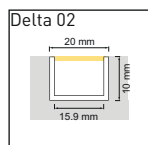

LED recommandée =

Homogène =

| 4.8W/288lm Avola | 4.8W/374lm Low | 9.6W/576lm Minito | 9.6W/700lm Leo | 11W/1800lm OS64 | 14.4W/1280lm Yoko | 18W/1400lm Intenso | 19.2W/1700lm Power | 20W/2040lm Rayo | 22W/2400lm Lavoni | 22W/2750lm QL | 22W/3400lm OS128 | 9.6W/576lm TL | 19.2W/1480lm TLP | 19.2W/1480lm TLQ | 14W RGB Onyx | 23W RGB Onyx |
|------------------|----------------|-------------------|----------------|-----------------|-------------------|--------------------|--------------------|-----------------|-------------------|---------------|------------------|---------------|------------------|------------------|--------------|--------------|
| | | | | | | | | | | | | | | | | |
| | | | | | | | | | | | | | | | | |
| | | | | | | | | | | | | | | | | |
| | | | | | | | | | | | | | | | | |
| | | | | | | | | | | | | | | | | |
| | | | | | | | | | | | | | | | | |
| | | | | | | | | | | | | | | | | |
| | | | | | | | | | | | | | | | | |