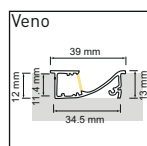

LED recommandée =

Homogène =

| 4.8W/288lm Avola | 4.8W/374lm Low | 9.6W/576lm Minito | 9.6W/700lm Leo | 11W/1800lm OS64 | 14.4W/1280lm Yoko | 18W/1400lm Intenso | 19.2W/1700lm Power | 20W/2040lm Rayo | 22W/2400lm Lavoni | 22W/2750lm QL | 22W/3400lm OS128 | 9.6W/576lm TL | 19.2W/1480lm TLP | 19.2W/1480lm TLQ | 14W RGB Onyx | 23W RGB Onyx |
|------------------|----------------|-------------------|----------------|-----------------|-------------------|--------------------|--------------------|-----------------|-------------------|---------------|------------------|---------------|------------------|------------------|--------------|--------------|
| | | | | | | | | | | | | | | | | |
| | | | | | | | | | | | | | | | | |
| | | | | | | | | | | | | | | | | |
| | | | | | | | | | | | | | | | | |
| | | | | | | | | | | | | | | | | |
| | | | | | | | | | | | | | | | | |
| | | | | | | | | | | | | | | | | |
| | | | | | | | | | | | | | | | | |