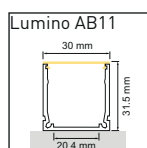

LED recommandée =

Homogène =

| 4.8W/288lm Avola | 4.8W/374lm Low | 9.6W/576lm Minito | 9.6W/700lm Leo | 11W/1800lm OS64 | 14.4W/1280lm Yoko | 18W/1400lm Intenso | 19.2W/1700lm Power | 20W/2040lm Rayo | 22W/2400lm Lavoni | 22W/2750lm QL | 22W/3400lm OS128 | 9.6W/576lm TL | 19.2W/1480lm TLP | 19.2W/1480lm TLQ | 14W RGB Onyx | 23W RGB Onyx |
|------------------|----------------|-------------------|----------------|-----------------|-------------------|--------------------|--------------------|-----------------|-------------------|---------------|------------------|---------------|------------------|------------------|--------------|--------------|
| | | | | | | | | | | | | | | | | |
| | | | | | | | | | | | | | | | | |
| | | | | | | | | | | | | | | | | |
| | | | | | | | | | | | | | | | | |
| | | | | | | | | | | | | | | | | |
| | | | | | | | | | | | | | | | | |
| | | | | | | | | | | | | | | | | |
| | | | | | | | | | | | | | | | | |