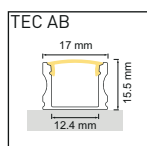

LED recommandée =

Homogène =

| 4.8W/288lm Avola | 4.8W/374lm Low | 9.6W/576lm Minito | 9.6W/700lm Leo | 11W/1800lm OS64 | 14.4W/1280lm Yoko | 18W/1400lm Intenso | 19.2W/1700lm Power | 20W/2040lm Rayo | 22W/2400lm Lavoni | 22W/2750lm QL | 22W/3400lm OS128 | 9.6W/576lm TL | 19.2W/1480lm TLP | 19.2W/1480lm TLQ | 14W RGB Onyx | 23W RGB Onyx |
|------------------|----------------|-------------------|----------------|-----------------|-------------------|--------------------|--------------------|-----------------|-------------------|---------------|------------------|---------------|------------------|------------------|--------------|--------------|
| | | | | | | | | | | | | | | | | |
| | | | | | | | | | | | | | | | | |
| | | | | | | | | | | | | | | | | |
| | | | | | | | | | | | | | | | | |
| | | | | | | | | | | | | | | | | |
| | | | | | | | | | | | | | | | | |
| | | | | | | | | | | | | | | | | |
| | | | | | | | | | | | | | | | | |