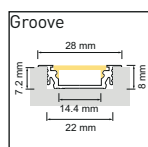

LED recommandée =

Homogène =

| 4.8W/288lm Avola | 4.8W/374lm Low | 9.6W/576lm Minito | 9.6W/700lm Leo | 11W/1800lm OS64 | 14.4W/1280lm Yoko | 18W/1400lm Intenso | 19.2W/1700lm Power | 20W/2040lm Rayo | 22W/2400lm Lavoni | 22W/2750lm QL | 22W/3400lm OS128 | 9.6W/576lm TL | 19.2W/1480lm TLP | 19.2W/1480lm TLQ | 14W RGB Onyx | 23W RGB Onyx |
|------------------|----------------|-------------------|----------------|-----------------|-------------------|--------------------|--------------------|-----------------|-------------------|---------------|------------------|---------------|------------------|------------------|--------------|--------------|
| | | | | | | | | | | | | | | | | |
| | | | | | | | | | | | | | | | | |
| | | | | | | | | | | | | | | | | |
| | | | | | | | | | | | | | | | | |
| | | | | | | | | | | | | | | | | |
| | | | | | | | | | | | | | | | | |
| | | | | | | | | | | | | | | | | |
| | | | | | | | | | | | | | | | | |