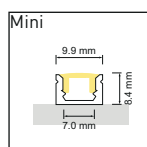

LED recommandée =

Homogène =

| 4.8W/288lm Avola | 4.8W/374lm Low | 9.6W/576lm Minito | 9.6W/700lm Leo | 11W/1800lm OS64 | 14.4W/1280lm Yoko | 18W/1400lm Intenso | 19.2W/1700lm Power | 20W/2040lm Rayo | 22W/2400lm Lavoni | 22W/2750lm QL | 22W/3400lm OS128 | 9.6W/576lm TL | 19.2W/1480lm TLP | 19.2W/1480lm TLQ | 14W RGB Onyx | 23W RGB Onyx |
|------------------|----------------|-------------------|----------------|-----------------|-------------------|--------------------|--------------------|-----------------|-------------------|---------------|------------------|---------------|------------------|------------------|--------------|--------------|
| | | | | | | | | | | | | | | | | |
| | | | | | | | | | | | | | | | | |
| | | | | | | | | | | | | | | | | |
| | | | | | | | | | | | | | | | | |
| | | | | | | | | | | | | | | | | |
| | | | | | | | | | | | | | | | | |
| | | | | | | | | | | | | | | | | |
| | | | | | | | | | | | | | | | | |