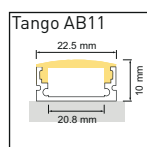

LED recommandée =

Homogène =

| 4.8W/288lm Avola | 4.8W/374lm Low | 9.6W/576lm Minito | 9.6W/700lm Leo | 11W/1800lm OS64 | 14.4W/1280lm Yoko | 18W/1400lm Intenso | 19.2W/1700lm Power | 20W/2040lm Rayo | 22W/2400lm Lavoni | 22W/2750lm QL | 22W/3400lm OS128 | 9.6W/576lm TL | 19.2W/1480lm TLP | 19.2W/1480lm TLQ | 14W RGB Onyx | 23W RGB Onyx |
|------------------|----------------|-------------------|----------------|-----------------|-------------------|--------------------|--------------------|-----------------|-------------------|---------------|------------------|---------------|------------------|------------------|--------------|--------------|
| | | | | | | | | | | | | | | | | |
| | | | | | | | | | | | | | | | | |
| | | | | | | | | | | | | | | | | |
| | | | | | | | | | | | | | | | | |
| | | | | | | | | | | | | | | | | |
| | | | | | | | | | | | | | | | | |
| | | | | | | | | | | | | | | | | |
| | | | | | | | | | | | | | | | | |