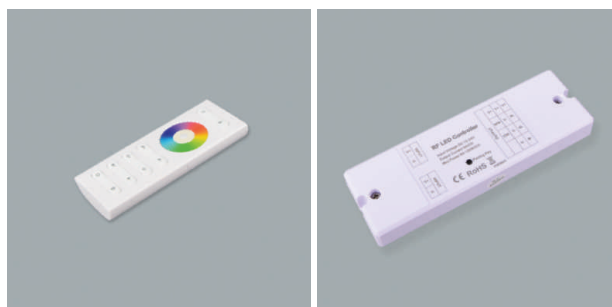

Walo RGB - RGB - Radio remote control 12/24 volt

- dimmable over radio remote control
- The colors can be adjusted via the touch wheel
- The brightness and speed of the color change module are einstellbar over keys
- Large range: 20 m
- Radio remote control (lxwxh): 86 mm x 86 mm x 41 mm
- control unit (lxwxh: 178 mm x 46 mm x 18 mm)

	description	finish	volt	watt
71.20062.11	assembled	white	12/24 V	4x 60/120 W
76.50512.00	Light control	white		
76.50513.11	Control unite	white	12/24 V	4x 60/120 W