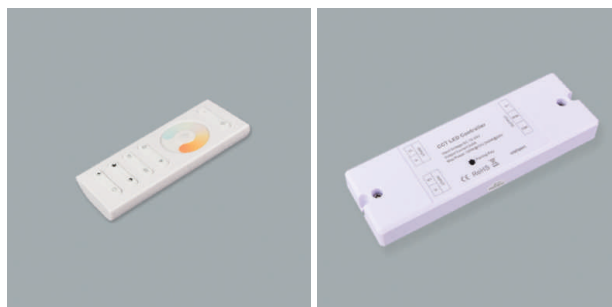

LED Profil lights

Controls - Tano TL, Tano RGB, Walo RGB

Tano TL - Radio remote control 12/24 volt

- Radio remote control for the Two-Light lighting system
- After power interruptions, the last adjusted value remains in place
- The remote control's operating range is approx. 20 m
- Radio remote control (lxwxh): 110 mm x 48 mm x 18 mm
- control unit (lxwxh: 144 mm x 46 mm x 16 mm)

	description	finish	volt	watt
71.20115.11	assembled	white	12/24 V	4x 60/120 W
76.50508.00	Remote control	white		
76.50509.11	Controller	white	12/24 V	4x 60/120 W

Tano RGB - RGB - Radio remote control 12/24 volt

- dimmable over radio remote control
- The colors can be adjusted via the touch wheel
- The brightness and speed of the color change module are einstellbar over keys
- The remote control's operating range is approx. 20 m
- Radio remote control (lxwxh): 120 mm x 48 mm x 18 mm
- Control unit (lxwxh: 144 mm x 46 mm x 16 mm)

- dimmable over radio remote control
- The colors can be adjusted via the touch wheel
- The brightness and speed of the color change module are einstellbar over keys
- Large range: 20 m
- Radio remote control (lxwxh): 86 mm x 86 mm x 41 mm
- control unit (lxwxh: 178 mm x 46 mm x 18 mm)