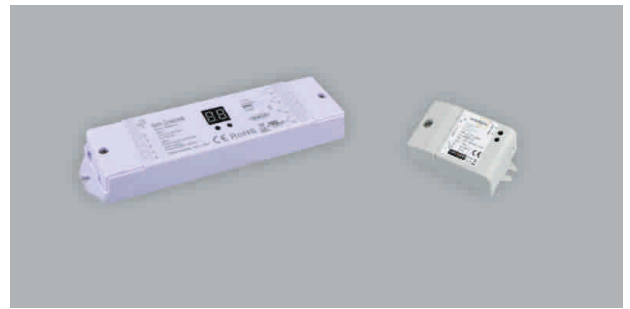

LED Profil lights

Controls - Casambi

Casambi LED with DALI dimmer

- Smart-Driver for LED-Stripes
- switch on and off and dim with the App
- connects directly with WiFi Router/Gateway/Access-Point
- Casambi 62 mm x 40 mm x 22 mm
- module DALI (lxwxh): 178 mm x 46 mm x 22 mm

| | description | finish | volt | watt |
|-------------|-------------|--------|---------|-------------|
| 71.20117.00 | assembled | | 12/24 V | 4x 60/120 W |

Casambi TL with DALI dimmer

- Smart-Driver for LED-Stripes
- switch on and off and dim with the App
- connects directly with WiFi Router/Gateway/Access-Point
- Casambi 62 mm x 40 mm x 22 mm
- module DALI (lxwxh): 178 mm x 46 mm x 22 mm

| | description | finish | volt | watt |
|-------------|-------------|--------|---------|-------------|
| 71.20118.00 | assembled | | 12/24 V | 4x 60/120 W |

Casambi RGB with DALI dimmer

- Smart-Driver for LED-Stripes (RGB)
- switch on and off and dim with the App
- connects directly with WiFi Router/Gateway/Access-Point
- Casambi 62 mm x 40 mm x 22 mm
- module DALI (lxwxh): 178 mm x 46 mm x 22 mm

| | description | finish | volt | watt |
|-------------|-------------|--------|---------|-------------|
| 71.20119.00 | assembled | | 12/24 V | 4x 60/120 W |

Casambi RGB-W with DALI dimmer

- Smart-Driver for LED-Stripes (RGB-W)
- switch on and off and dim with the App
- connects directly with WiFi Router/Gateway/Access-Point
- Casambi 62 mm x 40 mm x 22 mm
- module DALI (lxwxh): 178 mm x 46 mm x 22 mm