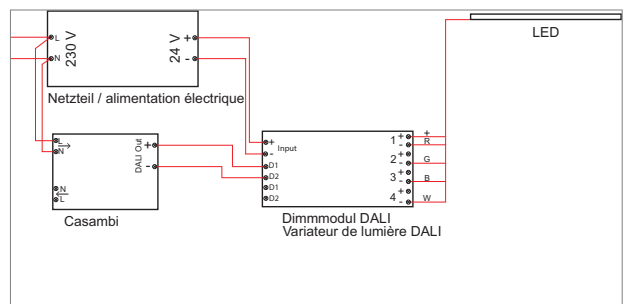

Casambi RGB-W with DALI dimmer

- Smart-Driver for LED-Stripes (RGB-W)
- switch on and off and dim with the App
- connects directly with WiFi Router/Gateway/Access-Point
- Casambi 62 mm x 40 mm x 22 mm
- module DALI (lxwxh): 178 mm x 46 mm x 22 mm

	description	finish	volt	watt
71.20120.00	assembled		12/24 V	4x 60/120 W