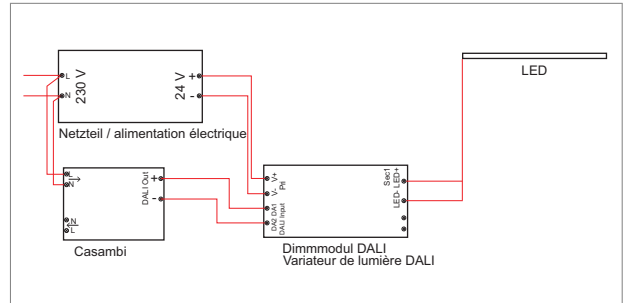

LED Profil lights

Controls - Casambi

Casambi LED with DALI dimmer

- Smart-Driver for LED-Stripes
- switch on and off and dim with the App
- connects directly with WiFi Router/Gateway/Access-Point
- Casambi 62 mm x 40 mm x 22 mm
- module DALI (lxwxh): 178 mm x 46 mm x 22 mm

	description	finish	volt	watt
71.20117.00	assembled		12/24 V	4x 60/120 W

Casambi TL with DALI dimmer

- Smart-Driver for LED-Stripes
- switch on and off and dim with the App
- connects directly with WiFi Router/Gateway/Access-Point
- Casambi 62 mm x 40 mm x 22 mm
- module DALI (lxwxh): 178 mm x 46 mm x 22 mm

	description	finish	volt	watt
71.20118.00	assembled		12/24 V	4x 60/120 W

Casambi RGB with DALI dimmer

- Smart-Driver for LED-Stripes (RGB)
- switch on and off and dim with the App
- connects directly with WiFi Router/Gateway/Access-Point
- Casambi 62 mm x 40 mm x 22 mm
- module DALI (lxwxh): 178 mm x 46 mm x 22 mm

	description	finish	volt	watt
71.20119.00	assembled		12/24 V	4x 60/120 W

Casambi RGB-W with DALI dimmer

- Smart-Driver for LED-Stripes (RGB-W)
- switch on and off and dim with the App
- connects directly with WiFi Router/Gateway/Access-Point
- Casambi 62 mm x 40 mm x 22 mm
- module DALI (lxwxh): 178 mm x 46 mm x 22 mm