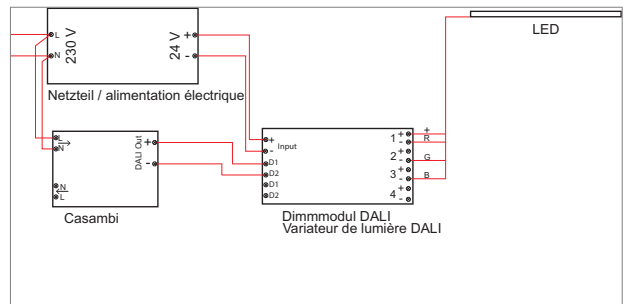

Casambi RGB with DALI dimmer

- Smart-Driver for LED-Stripes (RGB)
- switch on and off and dim with the App
- connects directly with WiFi Router/Gateway/Access-Point
- Casambi 62 mm x 40 mm x 22 mm
- module DALI (lxwxh): 178 mm x 46 mm x 22 mm

	description	finish	volt	watt
71.20119.00	assembled		12/24 V	4x 60/120 W