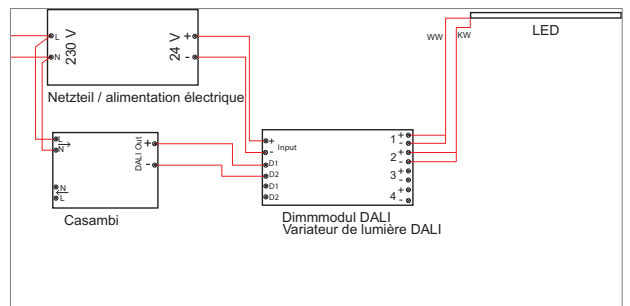

LED Profil lights

Controls - Casambi

Casambi LED with DALI dimmer

- Smart-Driver for LED-Stripes
- switch on and off and dim with the App
- connects directly with WiFi Router/Gateway/Access-Point
- Casambi 62 mm x 40 mm x 22 mm
- module DALI (lxwxh): 178 mm x 46 mm x 22 mm

| | description | finish | volt | watt |
|-------------|-------------|--------|---------|-------------|
| 71.20117.00 | assembled | | 12/24 V | 4x 60/120 W |

Casambi TL with DALI dimmer

- Smart-Driver for LED-Stripes
- switch on and off and dim with the App
- connects directly with WiFi Router/Gateway/Access-Point
- Casambi 62 mm x 40 mm x 22 mm
- module DALI (lxwxh): 178 mm x 46 mm x 22 mm

| | description | finish | volt | watt |
|-------------|-------------|--------|---------|-------------|
| 71.20118.00 | assembled | | 12/24 V | 4x 60/120 W |

Casambi RGB with DALI dimmer

- Smart-Driver for LED-Stripes (RGB)
- switch on and off and dim with the App
- connects directly with WiFi Router/Gateway/Access-Point
- Casambi 62 mm x 40 mm x 22 mm
- module DALI (lxwxh): 178 mm x 46 mm x 22 mm

| | description | finish | volt | watt |
|-------------|-------------|--------|---------|-------------|
| 71.20119.00 | assembled | | 12/24 V | 4x 60/120 W |

Casambi RGB-W with DALI dimmer

- Smart-Driver for LED-Stripes (RGB-W)
- switch on and off and dim with the App
- connects directly with WiFi Router/Gateway/Access-Point
- Casambi 62 mm x 40 mm x 22 mm
- module DALI (lxwxh): 178 mm x 46 mm x 22 mm