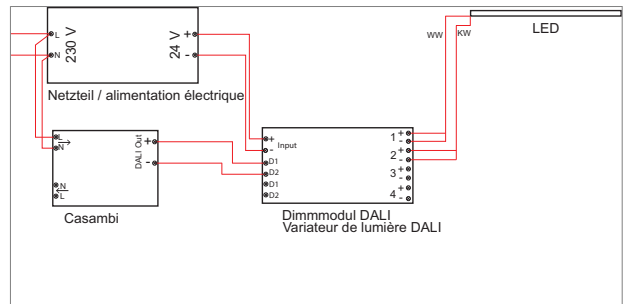

LED Profil lights

Controls - Casambi

Casambi LED with DALI dimmer

- Smart-Driver for LED-Stripes
- switch on and off and dim with the App
- connects directly with WiFi Router/Gateway/Access-Point
- Casambi 62 mm x 40 mm x 22 mm
- module DALI (lxwxh): 178 mm x 46 mm x 22 mm

	description	finish	volt	watt
71.20117.00	assembled		12/24 V	4x 60/120 W

Casambi TL with DALI dimmer

- Smart-Driver for LED-Stripes
- switch on and off and dim with the App
- connects directly with WiFi Router/Gateway/Access-Point
- Casambi 62 mm x 40 mm x 22 mm
- module DALI (lxwxh): 178 mm x 46 mm x 22 mm

	description	finish	volt	watt
71.20118.00	assembled		12/24 V	4x 60/120 W

Casambi RGB with DALI dimmer

- Smart-Driver for LED-Stripes (RGB)
- switch on and off and dim with the App
- connects directly with WiFi Router/Gateway/Access-Point
- Casambi 62 mm x 40 mm x 22 mm
- module DALI (lxwxh): 178 mm x 46 mm x 22 mm

	description	finish	volt	watt
71.20119.00	assembled		12/24 V	4x 60/120 W

Casambi RGB-W with DALI dimmer

- Smart-Driver for LED-Stripes (RGB-W)
- switch on and off and dim with the App
- connects directly with WiFi Router/Gateway/Access-Point
- Casambi 62 mm x 40 mm x 22 mm
- module DALI (lxwxh): 178 mm x 46 mm x 22 mm