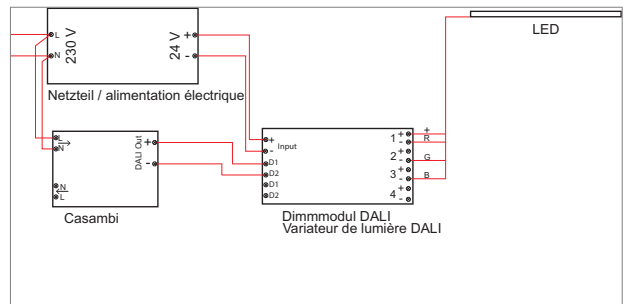

LED Profil lights

Controls - Casambi

Casambi LED with DALI dimmer

- Smart-Driver for LED-Stripes
- switch on and off and dim with the App
- connects directly with WiFi Router/Gateway/Access-Point
- Casambi 62 mm x 40 mm x 22 mm
- module DALI (lxwxh): 178 mm x 46 mm x 22 mm

| | description | finish | volt | watt |
|-------------|-------------|--------|---------|-------------|
| 71.20117.00 | assembled | | 12/24 V | 4x 60/120 W |

Casambi TL with DALI dimmer

- Smart-Driver for LED-Stripes
- switch on and off and dim with the App
- connects directly with WiFi Router/Gateway/Access-Point
- Casambi 62 mm x 40 mm x 22 mm
- module DALI (lxwxh): 178 mm x 46 mm x 22 mm

| | description | finish | volt | watt |
|-------------|-------------|--------|---------|-------------|
| 71.20118.00 | assembled | | 12/24 V | 4x 60/120 W |

Casambi RGB with DALI dimmer

- Smart-Driver for LED-Stripes (RGB)
- switch on and off and dim with the App
- connects directly with WiFi Router/Gateway/Access-Point
- Casambi 62 mm x 40 mm x 22 mm
- module DALI (lxwxh): 178 mm x 46 mm x 22 mm

| | description | finish | volt | watt |
|-------------|-------------|--------|---------|-------------|
| 71.20119.00 | assembled | | 12/24 V | 4x 60/120 W |

Casambi RGB-W with DALI dimmer

- Smart-Driver for LED-Stripes (RGB-W)
- switch on and off and dim with the App
- connects directly with WiFi Router/Gateway/Access-Point
- Casambi 62 mm x 40 mm x 22 mm
- module DALI (lxwxh): 178 mm x 46 mm x 22 mm