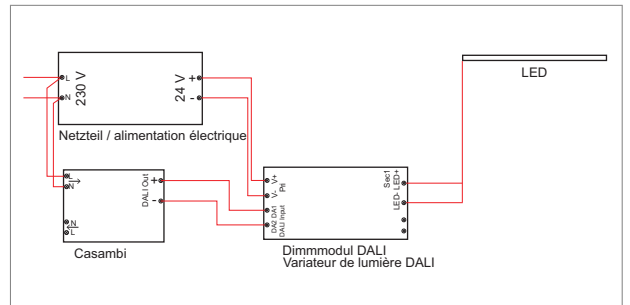

LED Profil lights

Controls - Casambi

Casambi LED with DALI dimmer

- Smart-Driver for LED-Stripes
- switch on and off and dim with the App
- connects directly with WiFi Router/Gateway/Access-Point
- Casambi 62 mm x 40 mm x 22 mm
- module DALI (lxwxh): 178 mm x 46 mm x 22 mm

| | description | finish | volt | watt |
|-------------|-------------|--------|---------|-------------|
| 71.20117.00 | assembled | | 12/24 V | 4x 60/120 W |

Casambi TL with DALI dimmer

- Smart-Driver for LED-Stripes
- switch on and off and dim with the App
- connects directly with WiFi Router/Gateway/Access-Point
- Casambi 62 mm x 40 mm x 22 mm
- module DALI (lxwxh): 178 mm x 46 mm x 22 mm

| | description | finish | volt | watt |
|-------------|-------------|--------|---------|-------------|
| 71.20118.00 | assembled | | 12/24 V | 4x 60/120 W |

Casambi RGB with DALI dimmer

- Smart-Driver for LED-Stripes (RGB)
- switch on and off and dim with the App
- connects directly with WiFi Router/Gateway/Access-Point
- Casambi 62 mm x 40 mm x 22 mm
- module DALI (lxwxh): 178 mm x 46 mm x 22 mm

| | description | finish | volt | watt |
|-------------|-------------|--------|---------|-------------|
| 71.20119.00 | assembled | | 12/24 V | 4x 60/120 W |

Casambi RGB-W with DALI dimmer

- Smart-Driver for LED-Stripes (RGB-W)
- switch on and off and dim with the App
- connects directly with WiFi Router/Gateway/Access-Point
- Casambi 62 mm x 40 mm x 22 mm
- module DALI (lxwxh): 178 mm x 46 mm x 22 mm