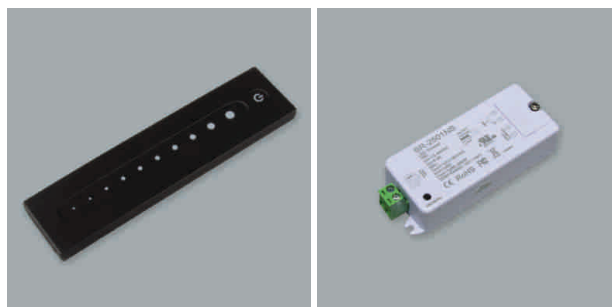

# LED Profil lights

### Fabi - Radio remote control 12/24 volt

- dimmable over radio remote control
- Sensor button to switch on/off and sensor slider for continuous dimming
- The last adjusted value is maintained, even after a power failure
- The remote control's operating range is approx. 20m
- Radio remote control (lxwxh): 141 mm x 35 mm x 8.5 mm
- Control unit (lxwxh: 82 mm x 33 mm x 20 mm)