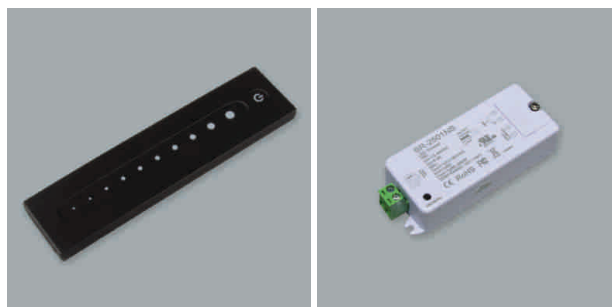

LED Profil lights

Controls- Fabi, Fera, Walo

Fabi - Radio remote control 12/24 volt

- dimmable over radio remote control
- Sensor button to switch on/off and sensor slider for continuous dimming
- The last adjusted value is maintained, even after a power failure
- The remote control's operating range is approx. 20m
- Radio remote control (lxwxh): 141 mm x 35 mm x 8.5 mm
- Control unit (lxwxh: 82 mm x 33 mm x 20 mm)

	description	finish	Volt	watt
71.20059.29	assembled		12/24 V	96/192 W
76.50502.29	Fabi - Remote control	black		
76.50503.11	Controller	white	12/24 V	96/192 W

Fera - Radio remote control 12/24 volt

- dimmable over radio remote control
- Sensor button to switch on/off and dimming
- Up to five light groups can be controlled with the remote control
- The last adjusted value is maintained, even after a power failure
- The remote control's operating range is approx. 20 m
- Radio remote control (lxwxh): 136 mm x 40 mm x 12 mm
- Control unit (lxwxh: 178 mm x 46 mm x 18 mm)

	description	finish	volt	watt
71.20076.11	assembled		12/24 V	4x 60/120 W
76.50504.29	Remote control	black		
76.50505.11	Controller	white	12/24 V	4x 60/120 W

i Per Group of light to a control device.

Walo - Radio remote control 12/24 volt

- dimmable over radio remote control
- Dimming range 0-100 %
- for mounting box size 1
- Light controller (lxwxh: 86 mm x 86 mm x 41 mm)
- control unit (lxwxh): 178 mm x 46 mm x 18 mm

	description	finish	volt	watt
71.20061.11	assembled	white	12/24 V	4x 60/120 W
76.50506.11	Light controller	white		
76.50507.11	Control unit	white	12/24 V	4x 60/120 W