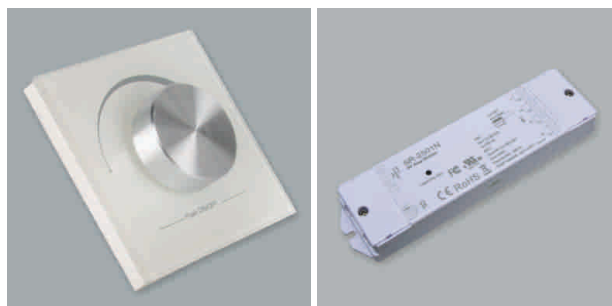

LED Profil lights

Controls- Fabi, Fera, Walo

Fabi - Radio remote control 12/24 volt

- dimmable over radio remote control
- Sensor button to switch on/off and sensor slider for continuous dimming
- The last adjusted value is maintained, even after a power failure
- The remote control's operating range is approx. 20m
- Radio remote control (lxwxh): 141 mm x 35 mm x 8.5 mm
- Control unit (lxwxh: 82 mm x 33 mm x 20 mm)

	description	finish	Volt	watt
71.20059.29	assembled		12/24 V	96/192 W
76.50502.29	Fabi - Remote control	black		
76.50503.11	Controller	white	12/24 V	96/192 W

Fera - Radio remote control 12/24 volt

- dimmable over radio remote control
- Sensor button to switch on/off and dimming
- Up to five light groups can be controlled with the remote control
- The last adjusted value is maintained, even after a power failure
- The remote control's operating range is approx. 20 m
- Radio remote control (lxwxh): 136 mm x 40 mm x 12 mm
- Control unit (lxwxh: 178 mm x 46 mm x 18 mm)

	description	finish	volt	watt
71.20076.11	assembled		12/24 V	4x 60/120 W
76.50504.29	Remote control	black		
76.50505.11	Controller	white	12/24 V	4x 60/120 W

i Per Group of light to a control device.

Walo - Radio remote control 12/24 volt

- dimmable over radio remote control
- Dimming range 0-100 %
- for mounting box size 1
- Light controller (lxwxh: 86 mm x 86 mm x 41 mm)
- control unit (lxwxh): 178 mm x 46 mm x 18 mm

	description	finish	volt	watt
71.20061.11	assembled	white	12/24 V	4x 60/120 W
76.50506.11	Light controller	white		
76.50507.11	Control unit	white	12/24 V	4x 60/120 W