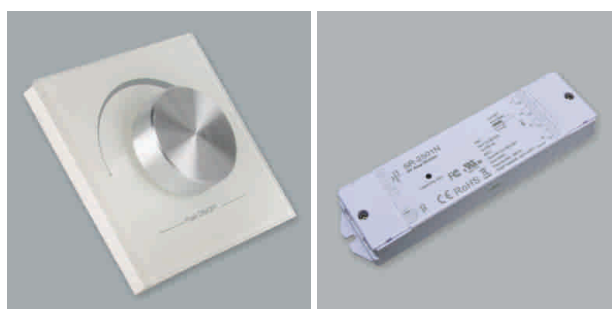

**Fabi - Radio remote control 12/24 V**

- dimmable over radio remote control
- Sensor button to switch on/off and sensor slider for continuous dimming
- The last adjusted value is maintained, even after a power failure
- The remote control's operating range is approx. 20m
- Radio remote control (lxwxh): 141 mm x 35 mm x 8.5 mm
- Control unit (lxwxh: 82 mm x 33 mm x 20 mm)

	description	finish	volt	watt
76.50502.29	Fabi - Remote control	black		
76.50503.11	Controller	white	12/24 V	96/192 W

**Fera - Radio remote control 12/24 V**

- dimmable over radio remote control
- Sensor button to switch on/off and sensor slider for continuous dimming
- Up to five light groups can be controlled with the remote control
- The last adjusted value is maintained, even after a power failure
- The remote control's operating range is approx. 20 m
- Radio remote control (lxwxh): 136 mm x 40 mm x 12 mm
- Control unit (lxwxh: 178 mm x 46 mm x 18 mm)

	description	finish	volt	watt
76.50504.29	Remote control	black		
76.50505.11	Controller	white	12/24 V	4x 60/120 W

**i** Per Group of light to a control device

**Walo - Radio remote control 12/24 V**

- dimmable over radio remote control
- Dimming range 0-100 %
- For mounting box size 1
- Light controller (lxwxh: 86 mm x 86 mm x 41 mm)
- control unit (lxwxh): 178 mm x 46 mm x 18 mm