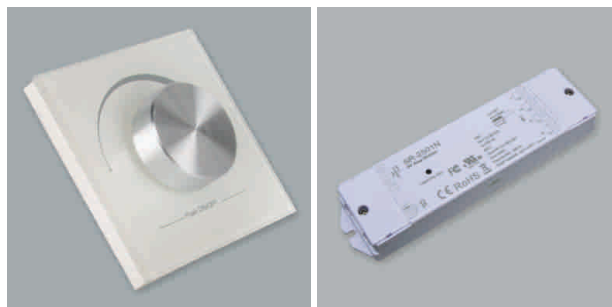

description	finish	volt	watt
71.20061.11	assembled	white	12/24 V	4x 60/120 W
76.50506.11	Light controller	white		
76.50507.11	Control unit	white	12/24 V	4x 60/120 W

1. **i**
2. Download the PROJEKTER as PDF file.
   - Technical information and legend for icons (page A-1.79).

! To be connected by an electrician.