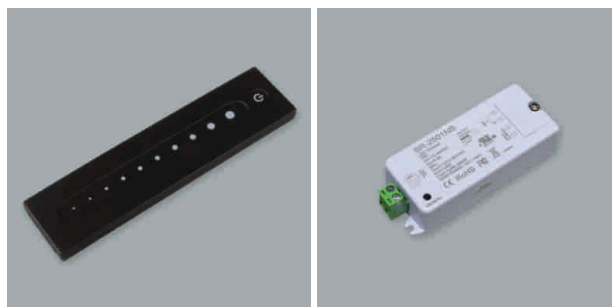

**Fabi - Radio remote control 12/24 V**

- dimmable over radio remote control
- Sensor button to switch on/off and sensor slider for continuous dimming
- The last adjusted value is maintained, even after a power failure
- The remote control's operating range is approx. 20m
- Radio remote control (lxwxh): 141 mm x 35 mm x 8.5 mm
- Control unit (lxwxh: 82 mm x 33 mm x 20 mm)

	description	finish	volt	watt
76.50502.29	Fabi - Remote control	black		
76.50503.11	Controller	white	12/24 V	96/192 W

**Fera - Radio remote control 12/24 V**

- dimmable over radio remote control
- Sensor button to switch on/off and sensor slider for continuous dimming
- Up to five light groups can be controlled with the remote control
- The last adjusted value is maintained, even after a power failure
- The remote control's operating range is approx. 20 m
- Radio remote control (lxwxh): 136 mm x 40 mm x 12 mm
- Control unit (lxwxh: 178 mm x 46 mm x 18 mm)

	description	finish	volt	watt
76.50504.29	Remote control	black		
76.50505.11	Controller	white	12/24 V	4x 60/120 W

**i** Per Group of light to a control device

**Walo - Radio remote control 12/24 V**

- dimmable over radio remote control
- Dimming range 0-100 %
- For mounting box size 1
- Light controller (lxwxh: 86 mm x 86 mm x 41 mm)
- control unit (lxwxh): 178 mm x 46 mm x 18 mm