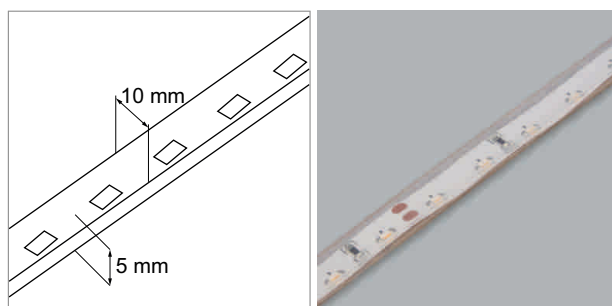

Side View - LED-Strip 24 volts DC