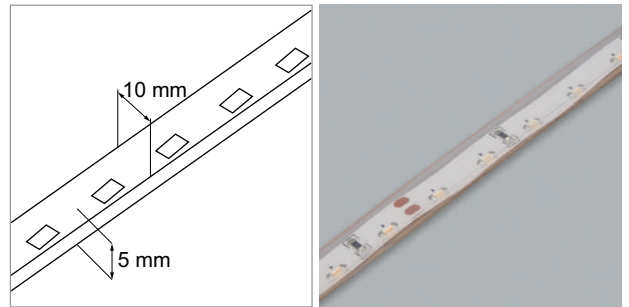

LED Profil lights

LED-Strip - Phoenix, Side View, Low, Leo

Phoenix LED-Strip 24 volt DC

 24V	 120°	 dimmable	 CRI >82	 IP67	 CE	 A+
						

▪ online configurator

	description	power	light colour	lumen
71.20072.11	assembled	2.0 W	3000 K	160 lm

i Order the power pack separately (page A-1.19), Lighting control (pages A-1.19 - A-1.21).

Side View - LED-Strip 24 volt DC

 24V	 120°	 dimmable	 CRI >76	 IP67	 CE	 A+
						

▪ online configurator

	description	power	light colour	lumen
71.20071.11	assembled	2.0 W	3000 K	160 lm

i Order the power pack separately (page A-1.19), Lighting control (pages A-1.19 - A-1.21).

Low LED-Strip flex 24 Volt DC

 24V	 120°	 dimmable	 CRI 80	 IP20	 CE	 A++	
---	--	--	--	--	--	---	---

- LED per meter: 60
- LED point of intersection: all 100 mm

Leo LED-Strip flex 24 Volt DC

 24V	 120°	 dimmable	 CRI >90	 IP20	 CE	 A++	
---	--	--	---	--	--	---	---

- LED per meter: 120
- LED point of intersection: all 50 mm

	watts/m	light colour	lumen/m	length
76.50301.27	9.6 W	2700 K	700 lm	5000 mm
76.50301.30	9.6 W	3000 K	700 lm	5000 mm
76.50301.40	9.6 W	4000 K	700 lm	5000 mm