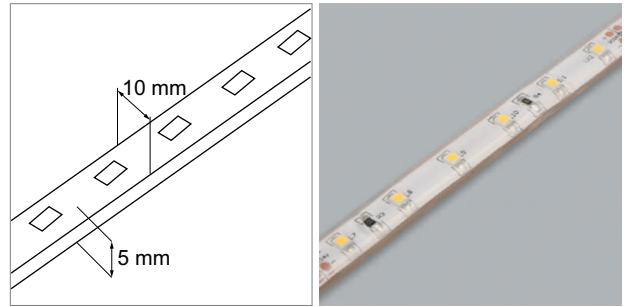

LED Profil lights

LED-Strip - Phoenix, Side View, Low, Leo

Phoenix LED-Strip 24 volt DC

 24V	 120°	 dimmable	 CRI >82	 IP67	 CE	 A+
						

▪ online configurator

	description	power	light colour	lumen
71.20072.11	assembled	2.0 W	3000 K	160 lm

i Order the power pack separately (page A-1.19), Lighting control (pages A-1.19 - A-1.21).

Side View - LED-Strip 24 volt DC

 24V	 120°	 dimmable	 CRI >76	 IP67	 CE	 A+
						

▪ online configurator

	description	power	light colour	lumen
71.20071.11	assembled	2.0 W	3000 K	160 lm

i Order the power pack separately (page A-1.19), Lighting control (pages A-1.19 - A-1.21).

Low LED-Strip flex 24 Volt DC

 24V	 120°	 dimmable	 CRI 80	 IP20	 CE	 A++	
---	--	--	--	--	--	---	---

- LED per meter: 60
- LED point of intersection: all 100 mm

Leo LED-Strip flex 24 Volt DC

 24V	 120°	 dimmable	 CRI >90	 IP20	 CE	 A++	
---	--	--	---	--	--	---	---

- LED per meter: 120
- LED point of intersection: all 50 mm

	watts/m	light colour	lumen/m	length
76.50301.27	9.6 W	2700 K	700 lm	5000 mm
76.50301.30	9.6 W	3000 K	700 lm	5000 mm
76.50301.40	9.6 W	4000 K	700 lm	5000 mm