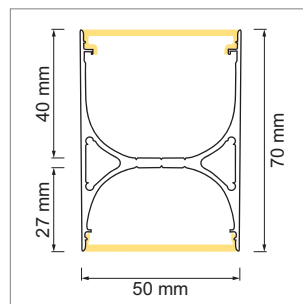

Designo Aluminum profile

- Surface mounted profile
- for tailor-made object and room illumination
- online configurator

	description	finish	width	height
71.20042.50	assembled	aluminum	30 mm	30 mm

i Order LED-Stripes unit separately (page A-1.15 - A-1.18).

UP Down - Aluminum profile

- for tailor-made object and room illumination

	description	finish	length
71.20019.50	assembled	aluminum	
76.50108.50	Profile	aluminum	3000 mm
76.50109.00	light diffuser	opal	3000 mm
76.50110.50	end cap	aluminum	
76.50149.00	Mounting clip	transparent	

i Order LED-Stripes unit separately (page A-1.15 - A-1.18).

System-Channel - Aluminum profile

- for tailor-made object and room illumination

	description	finish
71.20070.50	assembled	aluminum

Light-Channel Aluminum profile

- For up or down lighting
- for tailor-made object and room illumination

	description	finish	height
71.20043.50	assembled	aluminum	70 mm

i • Download the PROJEKTER as PDF file.