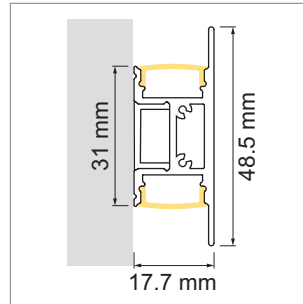

Designo Aluminum profile

- Surface mounted profile
- for tailor-made object and room illumination
- online configurator

	description	finish	width	height
71.20042.50	assembled	aluminum	30 mm	30 mm

i Order LED-Stripes unit separately (page A-1.15 - A-1.18).

UP Down - Aluminum profile

- for tailor-made object and room illumination

	description	finish	length
71.20019.50	assembled	aluminum	
76.50108.50	Profile	aluminum	3000 mm
76.50109.00	light diffuser	opal	3000 mm
76.50110.50	end cap	aluminum	
76.50149.00	Mounting clip	transparent	

i Order LED-Stripes unit separately (page A-1.15 - A-1.18).

System-Channel - Aluminum profile

- for tailor-made object and room illumination

	description	finish
71.20070.50	assembled	aluminum

Light-Channel Aluminum profile

- For up or down lighting
- for tailor-made object and room illumination

	description	finish	height
71.20043.50	assembled	aluminum	70 mm

i • Download the PROJEKTER as PDF file.