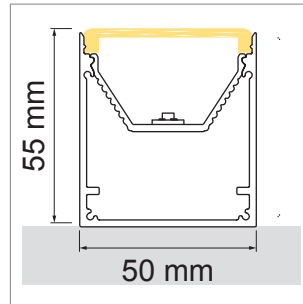

Designo Aluminum profile

- Surface mounted profile
- for tailor-made object and room illumination
- Online-Konfigurator

| | description | finish | width | height |
|-------------|-------------|----------|-------|--------|
| 71.20042.50 | assembled | aluminum | 30 mm | 30 mm |

i Order LED-Stripes unit separately (page A-1.15 - A-1.18).

UP Down - Aluminum profile

- for tailor-made object and room illumination

| | description | finish | length |
|-------------|----------------|--------------------------|---------|
| 71.20019.50 | assembled | aluminum | |
| 76.50108.50 | Profile | aluminum | 3000 mm |
| 76.50109.00 | light diffuser | opal | 3000 mm |
| 76.50110.50 | end cap | aluminum | |
| 76.50111.10 | Mounting clip | stainless steel polished | |

i Order LED-Stripes unit separately (page A-1.15 - A-1.18).

System-Channel - Aluminum profile

- for tailor-made object and room illumination

| | description | finish |
|-------------|-------------|----------|
| 71.20070.50 | assembled | aluminum |

i Order LED-Stripes unit separately (page A-1.15 - A-1.18).

Light-Channel Aluminum profile

- For up or down lighting
- for tailor-made object and room illumination

| | description | finish | height |
|-------------|-------------|----------|--------|
| 71.20043.50 | assembled | aluminum | 70 mm |