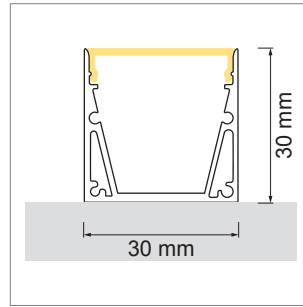

Designo Aluminum profile

- Surface mounted profile
- for tailor-made object and room illumination
- Online-Konfigurator

| | description | finish | width | height |
|-------------|-------------|----------|-------|--------|
| 71.20042.50 | assembled | aluminum | 30 mm | 30 mm |

i Order LED-Stripes unit separately (page A-1.15 - A-1.18).

UP Down - Aluminum profile

- for tailor-made object and room illumination

| | description | finish | length |
|-------------|----------------|--------------------------|---------|
| 71.20019.50 | assembled | aluminum | |
| 76.50108.50 | Profile | aluminum | 3000 mm |
| 76.50109.00 | light diffuser | opal | 3000 mm |
| 76.50110.50 | end cap | aluminum | |
| 76.50111.10 | Mounting clip | stainless steel polished | |

i Order LED-Stripes unit separately (page A-1.15 - A-1.18).

System-Channel - Aluminum profile

- for tailor-made object and room illumination

| | description | finish |
|-------------|-------------|----------|
| 71.20070.50 | assembled | aluminum |

i Order LED-Stripes unit separately (page A-1.15 - A-1.18).

Light-Channel Aluminum profile

- For up or down lighting
- for tailor-made object and room illumination

| | description | finish | height |
|-------------|-------------|----------|--------|
| 71.20043.50 | assembled | aluminum | 70 mm |