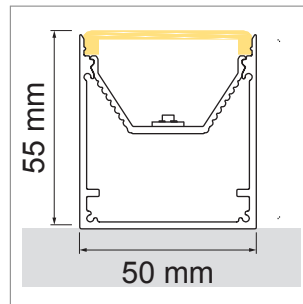

Designo Aluminum profile

- Surface mounted profile
- for tailor-made object and room illumination
- online configurator

	description	finish	width	height
71.20042.50	assembled	aluminum	30 mm	30 mm

i Order LED-Stripes unit separately (page A-1.15 - A-1.18).

UP Down - Aluminum profile

- for tailor-made object and room illumination

	description	finish	length
71.20019.50	assembled	aluminum	
76.50108.50	Profile	aluminum	3000 mm
76.50109.00	light diffuser	opal	3000 mm
76.50110.50	end cap	aluminum	
76.50149.00	Mounting clip	transparent	

i Order LED-Stripes unit separately (page A-1.15 - A-1.18).

System-Channel - Aluminum profile

- for tailor-made object and room illumination

	description	finish
71.20070.50	assembled	aluminum

Light-Channel Aluminum profile

- For up or down lighting
- for tailor-made object and room illumination

	description	finish	height
71.20043.50	assembled	aluminum	70 mm

i • Download the PROJEKTER as PDF file.