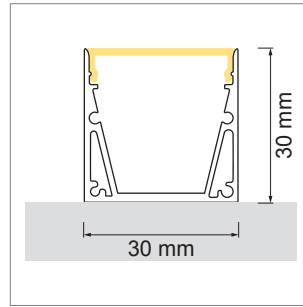

Designo Aluminum profile

- Surface mounted profile
- for tailor-made object and room illumination
- online configurator

	description	finish	width	height
71.20042.50	assembled	aluminum	30 mm	30 mm

i Order LED-Stripes unit separately (page A-1.15 - A-1.18).

UP Down - Aluminum profile

- for tailor-made object and room illumination

	description	finish	length
71.20019.50	assembled	aluminum	
76.50108.50	Profile	aluminum	3000 mm
76.50109.00	light diffuser	opal	3000 mm
76.50110.50	end cap	aluminum	
76.50149.00	Mounting clip	transparent	

i Order LED-Stripes unit separately (page A-1.15 - A-1.18).

System-Channel - Aluminum profile

- for tailor-made object and room illumination

	description	finish
71.20070.50	assembled	aluminum

Light-Channel Aluminum profile

- For up or down lighting
- for tailor-made object and room illumination

	description	finish	height
71.20043.50	assembled	aluminum	70 mm

i • Download the PROJEKTER as PDF file.