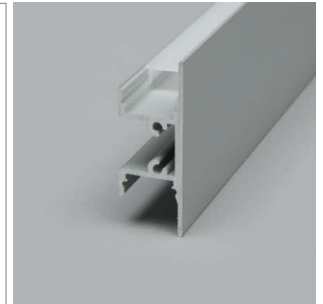

Designo Aluminum profile

- Surface mounted profile
- for tailor-made object and room illumination
- online configurator

	description	finish	width	height
71.20042.50	assembled	aluminum	30 mm	30 mm

i Order LED-Stripes unit separately (page A-1.15 - A-1.18).

UP Down - Aluminum profile

- for tailor-made object and room illumination

	description	finish	length
71.20019.50	assembled	aluminum	
76.50108.50	Profile	aluminum	3000 mm
76.50109.00	light diffuser	opal	3000 mm
76.50110.50	end cap	aluminum	
76.50149.00	Mounting clip	transparent	

i Order LED-Stripes unit separately (page A-1.15 - A-1.18).

System-Channel - Aluminum profile

- for tailor-made object and room illumination

	description	finish
71.20070.50	assembled	aluminum

Light-Channel Aluminum profile

- For up or down lighting
- for tailor-made object and room illumination

	description	finish	height
71.20043.50	assembled	aluminum	70 mm

i • Download the PROJEKTER as PDF file.