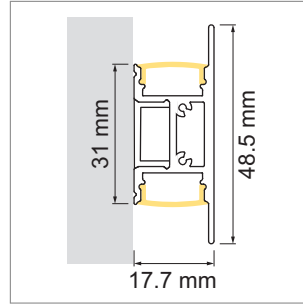

Designo Aluminum profile

- Surface mounted profile
- for tailor-made object and room illumination
- Online-Konfigurator

| | description | finish | width | height |
|-------------|-------------|----------|-------|--------|
| 71.20042.50 | assembled | aluminum | 30 mm | 30 mm |

i Order LED-Stripes unit separately (page A-1.15 - A-1.18).

UP Down - Aluminum profile

- for tailor-made object and room illumination

| | description | finish | length |
|-------------|----------------|--------------------------|---------|
| 71.20019.50 | assembled | aluminum | |
| 76.50108.50 | Profile | aluminum | 3000 mm |
| 76.50109.00 | light diffuser | opal | 3000 mm |
| 76.50110.50 | end cap | aluminum | |
| 76.50111.10 | Mounting clip | stainless steel polished | |

i Order LED-Stripes unit separately (page A-1.15 - A-1.18).

System-Channel - Aluminum profile

- for tailor-made object and room illumination

| | description | finish |
|-------------|-------------|----------|
| 71.20070.50 | assembled | aluminum |

i Order LED-Stripes unit separately (page A-1.15 - A-1.18).

Light-Channel Aluminum profile

- For up or down lighting
- for tailor-made object and room illumination

| | description | finish | height |
|-------------|-------------|----------|--------|
| 71.20043.50 | assembled | aluminum | 70 mm |