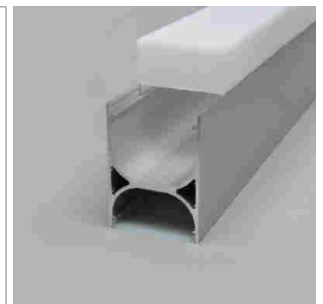

Light-Channel Aluminum profile

- For up or down lighting
- for tailor-made object and room illumination

	description	finish	height
71.20043.50	assembled	aluminum	70 mm

i Order LED-Stripes unit separately (page A-1.15 - A-1.18).