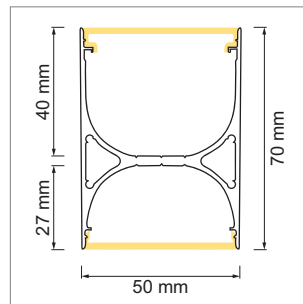

Light-Channel Aluminum profile

- For up or down lighting
- for tailor-made object and room illumination

	description	finish	height
71.20043.50	assembled	aluminum	70 mm

i Order LED-Stripes unit separately (page A-1.15 - A-1.18).