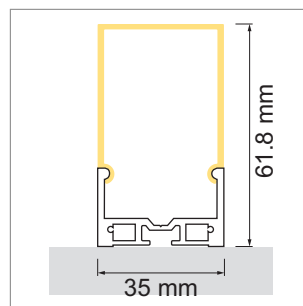

Lighting AB11 - Aluminum profile

- for tailor-made dobject and room illumination
- online configurator

	description	finish	height
71.20069.50	assembled	aluminum	
76.50100.50	Profile	aluminum	3000 mm
76.50101.00	light diffuser	opal	3000 mm
76.50102.50	end cap	aluminum	

i Order LED-Stripes unit separately (page A-1.15 - A-1.18).