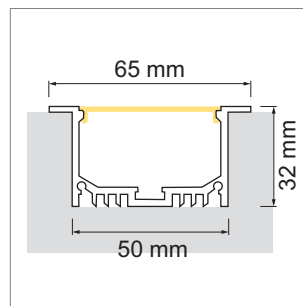

Angolo - Aluminum profile

- online configurator

	description	finish	length	type
71.20018.50	assembled	aluminum		
76.50091.50	Profile	aluminum	5000 mm	
76.50093.00	light diffuser	opal	5000 mm	round
76.50092.00	light diffuser	opal	5000 mm	square
76.50095.39	end cap	bright grey		round
76.50094.39	end cap	bright grey		square
76.50096.00	Mounting clip	transparent		

i Order LED-Stripes unit separately (page A-1.15 - A-1.18).

Lighting EB01 - Aluminum profile

- for tailor-made object and room illumination
- online configurator

	description	finish	length
71.20068.50	assembled	aluminum	
76.50097.50	Profile	aluminum	3000 mm
76.50098.00	light diffuser	opal	3000 mm
76.50099.50	end cap	aluminum	

i Order LED-Stripes unit separately (page A-1.15 - A-1.18).

Lighting AB11 - Aluminum profile

- for tailor-made dobject and room illumination
- online configurator

	description	finish	height
71.20069.50	assembled	aluminum	
76.50100.50	Profile	aluminum	3000 mm
76.50101.00	light diffuser	opal	3000 mm
76.50102.50	end cap	aluminum	