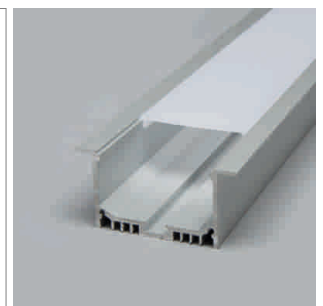

Angolo - Aluminum profile

- online configurator

	description	finish	length	type
71.20018.50	assembled	aluminum		
76.50091.50	Profile	aluminum	5000 mm	
76.50093.00	light diffuser	opal	5000 mm	round
76.50092.00	light diffuser	opal	5000 mm	square
76.50095.39	end cap	bright grey		round
76.50094.39	end cap	bright grey		square
76.50096.00	Mounting clip	transparent		

i Order LED-Stripes unit separately (page A-1.15 - A-1.18).

Lighting EB01 - Aluminum profile

- for tailor-made object and room illumination
- online configurator

	description	finish	length
71.20068.50	assembled	aluminum	
76.50097.50	Profile	aluminum	3000 mm
76.50098.00	light diffuser	opal	3000 mm
76.50099.50	end cap	aluminum	

i Order LED-Stripes unit separately (page A-1.15 - A-1.18).

Lighting AB11 - Aluminum profile

- for tailor-made dobject and room illumination
- online configurator

	description	finish	height
71.20069.50	assembled	aluminum	
76.50100.50	Profile	aluminum	3000 mm
76.50101.00	light diffuser	opal	3000 mm
76.50102.50	end cap	aluminum	