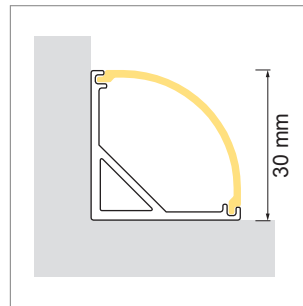

Angolo - Aluminum profile

- online configurator

	description	finish	length	type
71.20018.50	assembled	aluminum		
76.50091.50	Profile	aluminum	5000 mm	
76.50093.00	light diffuser	opal	5000 mm	round
76.50092.00	light diffuser	opal	5000 mm	square
76.50095.39	end cap	bright grey		round
76.50094.39	end cap	bright grey		square
76.50096.00	Mounting clip	transparent		

i Order LED-Stripes unit separately (page A-1.15 - A-1.18).

Lighting EB01 - Aluminum profile

- for tailor-made object and room illumination
- online configurator

	description	finish	length
71.20068.50	assembled	aluminum	
76.50097.50	Profile	aluminum	3000 mm
76.50098.00	light diffuser	opal	3000 mm
76.50099.50	end cap	aluminum	

i Order LED-Stripes unit separately (page A-1.15 - A-1.18).

Lighting AB11 - Aluminum profile

- for tailor-made dobject and room illumination
- online configurator

	description	finish	height
71.20069.50	assembled	aluminum	
76.50100.50	Profile	aluminum	3000 mm
76.50101.00	light diffuser	opal	3000 mm
76.50102.50	end cap	aluminum	