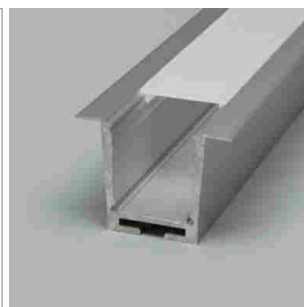

Lumino EB01 Aluminum profile

- for tailor-made object and room illumination
- LED-light-configurator
- Online-Konfigurator

	description	finish	length
71.20078.50	assembled	aluminum	
76.50084.50	Profile	aluminum	6000 mm
76.50085.00	light diffuser	opal	6000 mm
76.50086.39	end cap	bright grey	

i Order LED-Stripes unit separately (page A-1.15 - A-1.18).

Lumino EB11 Aluminum profile

- for tailor-made object and room illumination
- LED-light-configurator
- Online-Konfigurator

	description	finish	length
71.20079.50	assembled	aluminum	
76.50087.50	Profile	aluminum	6000 mm
76.50088.00	light diffuser	opal	6000 mm
76.50089.39	end cap	bright grey	
76.50090.10	Mounting clip	stainless steel	