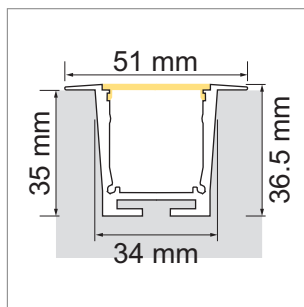

Lumino EB01 Aluminum profile

- for tailor-made object and room illumination
- LED-light-configurator
- Online-Konfigurator

	description	finish	length
71.20078.50	assembled	aluminum	
76.50084.50	Profile	aluminum	6000 mm
76.50085.00	light diffuser	opal	6000 mm
76.50086.39	end cap	bright grey	

i Order LED-Stripes unit separately (page A-1.15 - A-1.18).

Lumino EB11 Aluminum profile

- for tailor-made object and room illumination
- LED-light-configurator
- Online-Konfigurator

	description	finish	length
71.20079.50	assembled	aluminum	
76.50087.50	Profile	aluminum	6000 mm
76.50088.00	light diffuser	opal	6000 mm
76.50089.39	end cap	bright grey	
76.50090.10	Mounting clip	stainless steel	