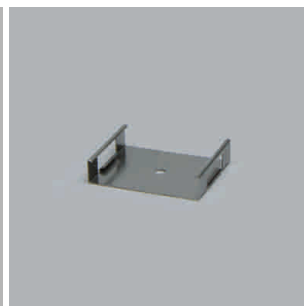

Lumino EB11 Aluminum profile

- for tailor-made object and room illumination
- LED-light-configurator
- Online-Konfigurator

	description	finish	length
71.20079.50	assembled	aluminum	
76.50087.50	Profile	aluminum	6000 mm
76.50088.00	light diffuser	opal	6000 mm
76.50089.39	end cap	bright grey	
76.50090.10	Mounting clip	stainless steel	

i Order LED-Stripes unit separately (page A-1.15 - A-1.18).