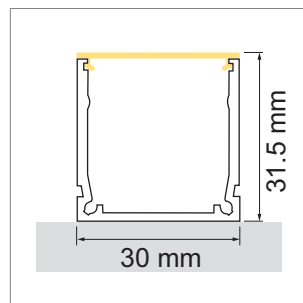

Lumino EB11 Aluminum profile

- for tailor-made object and room illumination
- LED-light-configurator
- online configurator

	description	finish	length
71.20079.50	assembled	aluminum	
76.50087.50	Profile	aluminum	6000 mm
76.50088.00	light diffuser	opal	6000 mm
76.50089.39	end cap	bright grey	
76.50090.10	Mounting clip	stainless steel	

i Order LED-Stripes unit separately (page A-1.15 - A-1.18).