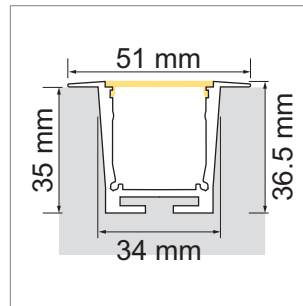

**Lumino EB01 Aluminum profile**

- for tailor-made object and room illumination
- LED-light-configurator
- online configurator

	description	finish	length
71.20078.50	assembled	aluminum	
76.50084.50	Profile	aluminum	6000 mm
76.50085.00	light diffuser	opal	6000 mm
76.50086.39	end cap	bright grey	

**i** Order LED-Stripes unit separately (page A-1.15 - A-1.18).

**Lumino EB11 Aluminum profile**

- for tailor-made object and room illumination
- LED-light-configurator
- online configurator

	description	finish	length
71.20079.50	assembled	aluminum	
76.50087.50	Profile	aluminum	6000 mm
76.50088.00	light diffuser	opal	6000 mm
76.50089.39	end cap	bright grey	
76.50090.10	Mounting clip	stainless steel	