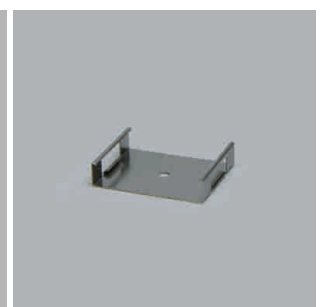

Lumino EB01 Aluminum profile

- for tailor-made object and room illumination
- LED light configurator
- Online-Konfigurator

	description	finish	length
71.20079.50	assembled	aluminum	
76.50087.50	Profile	aluminum	6000 mm
76.50088.00	light diffuser	opal	6000 mm
76.50089.39	end cap	bright grey	
76.50090.10	Mounting clip	stainless steel	

i Order LED Strip unit separately (page A-1.15 - A-1.18).