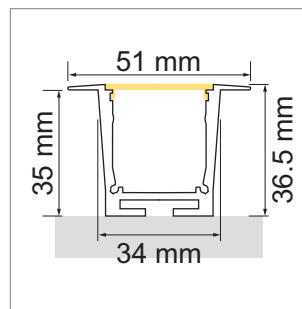

**Lumino EB01 Aluminum profile**

- for tailor-made object and room illumination
- LED light configurator
- Online-Konfigurator

	description	finish	length
71.20078.50	assembled	aluminum	
76.50084.50	Profile	aluminum	6000 mm
76.50085.00	light diffuser	opal	6000 mm
76.50086.39	end cap	bright grey	

**i** Order LED Strip unit separately (page A-1.15 - A-1.18).

**Lumino EB01 Aluminum profile**

- for tailor-made object and room illumination
- LED light configurator
- Online-Konfigurator

	description	finish	length
71.20079.50	assembled	aluminum	
76.50087.50	Profile	aluminum	6000 mm
76.50088.00	light diffuser	opal	6000 mm
76.50089.39	end cap	bright grey	
76.50090.10	Mounting clip	stainless steel	