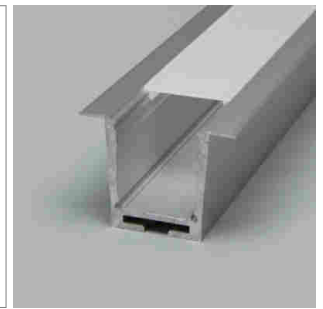

**Lumino EB01 Aluminum profile**

- for tailor-made object and room illumination
- LED light configurator
- Online-Konfigurator

	description	finish	length
71.20078.50	assembled	aluminum	
76.50084.50	Profile	aluminum	6000 mm
76.50085.00	light diffuser	opal	6000 mm
76.50086.39	end cap	bright grey	

**i** Order LED Strip unit separately (page A-1.15 - A-1.18).

**Lumino EB01 Aluminum profile**

- for tailor-made object and room illumination
- LED light configurator
- Online-Konfigurator

	description	finish	length
71.20079.50	assembled	aluminum	
76.50087.50	Profile	aluminum	6000 mm
76.50088.00	light diffuser	opal	6000 mm
76.50089.39	end cap	bright grey	
76.50090.10	Mounting clip	stainless steel	