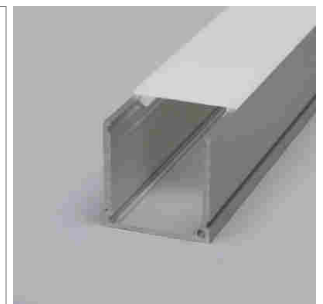

Lumino EB01 Aluminum profile

- for tailor-made object and room illumination
- LED light configurator
- Online-Konfigurator

	description	finish	length
71.20079.50	assembled	aluminum	
76.50087.50	Profile	aluminum	6000 mm
76.50088.00	light diffuser	opal	6000 mm
76.50089.39	end cap	bright grey	
76.50090.10	Mounting clip	stainless steel	

i Order LED Strip unit separately (page A-1.15 - A-1.18).