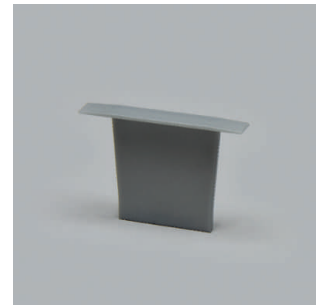

**Lumino EB01 Aluminum profile**

- for tailor-made object and room illumination
- LED-light-configurator
- online configurator

	description	finish	length
71.20078.50	assembled	aluminum	
76.50084.50	Profile	aluminum	6000 mm
76.50085.00	light diffuser	opal	6000 mm
76.50086.39	end cap	bright grey	

**i** Order LED-Stripes unit separately (page A-1.15 - A-1.18).

**Lumino EB11 Aluminum profile**

- for tailor-made object and room illumination
- LED-light-configurator
- online configurator

	description	finish	length
71.20079.50	assembled	aluminum	
76.50087.50	Profile	aluminum	6000 mm
76.50088.00	light diffuser	opal	6000 mm
76.50089.39	end cap	bright grey	
76.50090.10	Mounting clip	stainless steel	