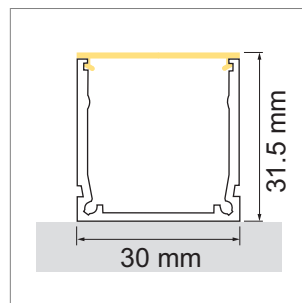

Lumino EB01 Aluminum profile

- for tailor-made object and room illumination
- LED light configurator
- Online-Konfigurator

	description	finish	length
71.20079.50	assembled	aluminum	
76.50087.50	Profile	aluminum	6000 mm
76.50088.00	light diffuser	opal	6000 mm
76.50089.39	end cap	bright grey	
76.50090.10	Mounting clip	stainless steel	

i Order LED Strip unit separately (page A-1.15 - A-1.18).