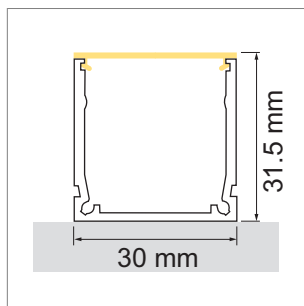

Lumino EB11 Aluminum profile

- for tailor-made object and room illumination
- LED-light-configurator
- Online-Konfigurator

	description	finish	length
71.20079.50	assembled	aluminum	
76.50087.50	Profile	aluminum	6000 mm
76.50088.00	light diffuser	opal	6000 mm
76.50089.39	end cap	bright grey	
76.50090.10	Mounting clip	stainless steel	

i Order LED-Stripes unit separately (page A-1.15 - A-1.18).