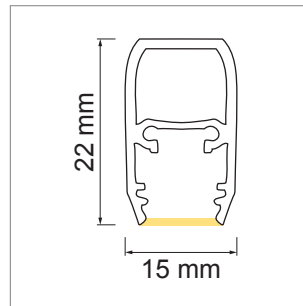

Fee Aluminum profile

- LED-light-configurator
- Online-Konfigurator

	description	finish	length
71.20035.50	assembled	aluminum	
76.50079.50	Profile	aluminum	2000 mm
76.50080.00	light diffuser	opal	2000 mm
76.50081.39	mounting clip	bright grey	right
76.50082.39	mounting clip	bright grey	left
76.50083.39	mounting clip	bright grey	middle

i Order LED-Stripes unit separately (page A-1.15 - A-1.18).

Chaidor Train - Railing in Aluminium

- Railing in Aluminium
- Online-Konfigurator

	description	finish	width	height
71.20014.05	assembled	stainless steel	35 mm	25 mm

Tobas Aluminum profile

- for tailor-made lighting of trays
- LED-light-configurator
- Online-Konfigurator

	description	finish	width	height
71.20034.50	assembled	aluminum	35 mm	50 mm

i • Download the PROJEKTER as PDF file.