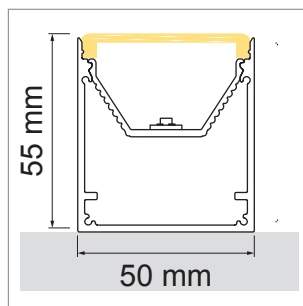

Designo Aluminum profile

- Surface mounted profile
- for tailor-made object and room illumination
- Online-Konfigurator

	description	finish	width	height
71.20042.50	assembled	aluminum	30 mm	30 mm

UP Down - Aluminum profile

- for tailor-made object and room illumination

	description	finish	length
71.20019.50	assembled	aluminum	
76.50108.50	Profile	aluminum	3000 mm
76.50109.00	light diffuser	opal white	3000 mm
76.50110.50	end cap	aluminum	
76.50111.10	Mounting clip	stainless steel polished	

i Order LED Strip unit separately (page A-1.12 - A-1.15).

System-Channel - Aluminum profile

- for tailor-made object and room illumination

	description	finish
71.20070.50	assembled	aluminum

Light-Channel Aluminum profile

- For up or down lighting
- for tailor-made object and room illumination

	description	finish	Text3
71.20043.50	assembled	aluminum	70.0 mm

i • Projekter komplett als PDF downloaden