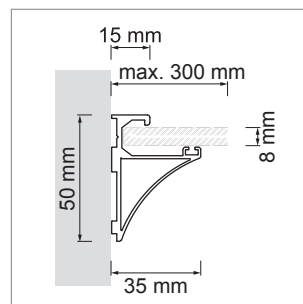

**Fee Aluminum profile**

- LED-light-configurator
- online configurator

|             | description    | finish      | length  |
|-------------|----------------|-------------|---------|
| 71.20035.50 | assembled      | aluminum    |         |
| 76.50079.50 | Profile        | aluminum    | 2000 mm |
| 76.50080.00 | light diffuser | opal        | 2500 mm |
| 76.50081.39 | mounting clip  | bright grey | right   |
| 76.50082.39 | mounting clip  | bright grey | left    |
| 76.50083.39 | mounting clip  | bright grey | middle  |

**i** Order LED-Stripes unit separately (page A-1.15 - A-1.18).

**Chaidor Train - Railing in Aluminium**

- Railing in Aluminium
- online configurator

|             | description | finish          | width | height |
|-------------|-------------|-----------------|-------|--------|
| 71.20014.05 | assembled   | stainless steel | 35 mm | 25 mm  |

**Tobas Aluminum profile**

- for tailor-made lighting of trays
- LED-light-configurator
- online configurator

|             | description | finish   | width | height |
|-------------|-------------|----------|-------|--------|
| 71.20034.50 | assembled   | aluminum | 35 mm | 50 mm  |