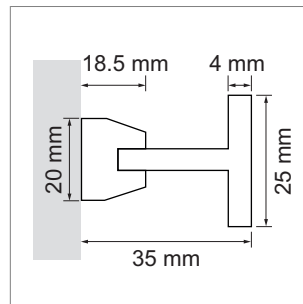

Fee Aluminum profile

- LED-light-configurator
- Online-Konfigurator

	description	finish	length
71.20035.50	assembled	aluminum	
76.50079.50	Profile	aluminum	2000 mm
76.50080.00	light diffuser	opal	2000 mm
76.50081.39	mounting clip	bright grey	right
76.50082.39	mounting clip	bright grey	left
76.50083.39	mounting clip	bright grey	middle

i Order LED-Stripes unit separately (page A-1.15 - A-1.18).

Chaidor Train - Railing in Aluminium

- Railing in Aluminium
- Online-Konfigurator

	description	finish	width	height
71.20014.05	assembled	stainless steel	35 mm	25 mm

Tobas Aluminum profile

- for tailor-made lighting of trays
- LED-light-configurator
- Online-Konfigurator

	description	finish	width	height
71.20034.50	assembled	aluminum	35 mm	50 mm

i • Download the PROJEKTER as PDF file.