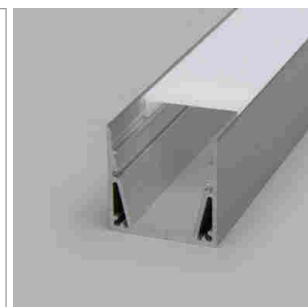

Designo Aluminum profile

- Surface mounted profile
- for tailor-made object and room illumination
- Online-Konfigurator

	description	finish	width	height
71.20042.50	assembled	aluminum	30 mm	30 mm

UP Down - Aluminum profile

- for tailor-made object and room illumination

	description	finish	length
71.20019.50	assembled	aluminum	
76.50108.50	Profile	aluminum	3000 mm
76.50109.00	light diffuser	opal white	3000 mm
76.50110.50	end cap	aluminum	
76.50111.10	Mounting clip	stainless steel polished	

i Order LED Strip unit separately (page A-1.12 - A-1.15).

System-Channel - Aluminum profile

- for tailor-made object and room illumination

	description	finish
71.20070.50	assembled	aluminum

Light-Channel Aluminum profile