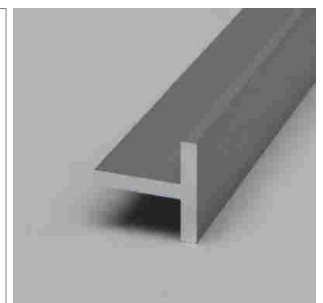

**Fee Aluminum profile**

- LED-light-configurator
- online configurator

|             | description    | finish      | length  |
|-------------|----------------|-------------|---------|
| 71.20035.50 | assembled      | aluminum    |         |
| 76.50079.50 | Profile        | aluminum    | 2000 mm |
| 76.50080.00 | light diffuser | opal        | 2500 mm |
| 76.50081.39 | mounting clip  | bright grey | right   |
| 76.50082.39 | mounting clip  | bright grey | left    |
| 76.50083.39 | mounting clip  | bright grey | middle  |

**i** Order LED-Stripes unit separately (page A-1.15 - A-1.18).

**Chaidor Train - Railing in Aluminium**

- Railing in Aluminium
- online configurator

|             | description | finish          | width | height |
|-------------|-------------|-----------------|-------|--------|
| 71.20014.05 | assembled   | stainless steel | 35 mm | 25 mm  |

**Tobas Aluminum profile**

- for tailor-made lighting of trays
- LED-light-configurator
- online configurator

|             | description | finish   | width | height |
|-------------|-------------|----------|-------|--------|
| 71.20034.50 | assembled   | aluminum | 35 mm | 50 mm  |