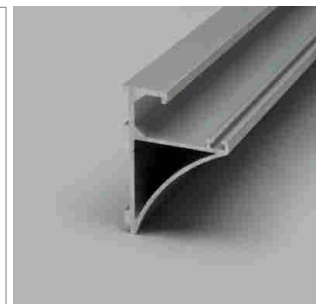

Fee Aluminum profile

- LED-light-configurator
- Online-Konfigurator

	description	finish	length
71.20035.50	assembled	aluminum	
76.50079.50	Profile	aluminum	2000 mm
76.50080.00	light diffuser	opal	2000 mm
76.50081.39	mounting clip	bright grey	right
76.50082.39	mounting clip	bright grey	left
76.50083.39	mounting clip	bright grey	middle

i Order LED-Stripes unit separately (page A-1.15 - A-1.18).

Chaidor Train - Railing in Aluminium

- Railing in Aluminium
- Online-Konfigurator

	description	finish	width	height
71.20014.05	assembled	stainless steel	35 mm	25 mm

Tobas Aluminum profile

- for tailor-made lighting of trays
- LED-light-configurator
- Online-Konfigurator

	description	finish	width	height
71.20034.50	assembled	aluminum	35 mm	50 mm

i • Download the PROJEKTER as PDF file.