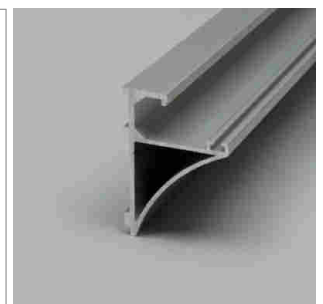

**Fee Aluminum profile**

- LED-light-configurator
- online configurator

|             | description    | finish      | length  |
|-------------|----------------|-------------|---------|
| 71.20035.50 | assembled      | aluminum    |         |
| 76.50079.50 | Profile        | aluminum    | 2000 mm |
| 76.50080.00 | light diffuser | opal        | 2500 mm |
| 76.50081.39 | mounting clip  | bright grey | right   |
| 76.50082.39 | mounting clip  | bright grey | left    |
| 76.50083.39 | mounting clip  | bright grey | middle  |

**i** Order LED-Stripes unit separately (page A-1.15 - A-1.18).

**Chaidor Train - Railing in Aluminium**

- Railing in Aluminium
- online configurator

|             | description | finish          | width | height |
|-------------|-------------|-----------------|-------|--------|
| 71.20014.05 | assembled   | stainless steel | 35 mm | 25 mm  |

**Tobas Aluminum profile**

- for tailor-made lighting of trays
- LED-light-configurator
- online configurator

|             | description | finish   | width | height |
|-------------|-------------|----------|-------|--------|
| 71.20034.50 | assembled   | aluminum | 35 mm | 50 mm  |