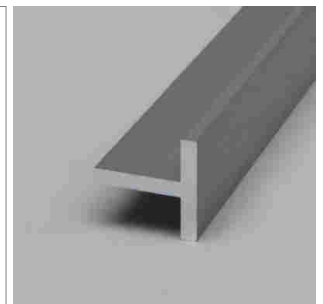

Fee Aluminum profile

- LED-light-configurator
- Online-Konfigurator

	description	finish	length
71.20035.50	assembled	aluminum	
76.50079.50	Profile	aluminum	2000 mm
76.50080.00	light diffuser	opal	2000 mm
76.50081.39	mounting clip	bright grey	right
76.50082.39	mounting clip	bright grey	left
76.50083.39	mounting clip	bright grey	middle

i Order LED-Stripes unit separately (page A-1.15 - A-1.18).

Chaidor Train - Railing in Aluminium

- Railing in Aluminium
- Online-Konfigurator

	description	finish	width	height
71.20014.05	assembled	stainless steel	35 mm	25 mm

Tobas Aluminum profile

- for tailor-made lighting of trays
- LED-light-configurator
- Online-Konfigurator

	description	finish	width	height
71.20034.50	assembled	aluminum	35 mm	50 mm

i • Download the PROJEKTER as PDF file.