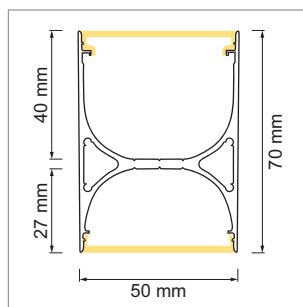

Designo Aluminum profile

- Surface mounted profile
- for tailor-made object and room illumination
- Online-Konfigurator

	description	finish	width	height
71.20042.50	assembled	aluminum	30 mm	30 mm

UP Down - Aluminum profile

- for tailor-made object and room illumination

	description	finish	length
71.20019.50	assembled	aluminum	
76.50108.50	Profile	aluminum	3000 mm
76.50109.00	light diffuser	opal white	3000 mm
76.50110.50	end cap	aluminum	
76.50111.10	Mounting clip	stainless steel polished	

i Order LED Strip unit separately (page A-1.12 - A-1.15).

System-Channel - Aluminum profile

- for tailor-made object and room illumination

	description	finish
71.20070.50	assembled	aluminum

Light-Channel Aluminum profile

- For up or down lighting
- for tailor-made object and room illumination

	description	finish	Text3
71.20043.50	assembled	aluminum	70.0 mm

i • Projekter komplett als PDF downloaden