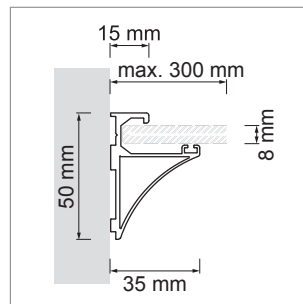

Fee Aluminum profile

- LED-light-configurator
- Online-Konfigurator

	description	finish	length
71.20035.50	assembled	aluminum	
76.50079.50	Profile	aluminum	2000 mm
76.50080.00	light diffuser	opal	2000 mm
76.50081.39	mounting clip	bright grey	right
76.50082.39	mounting clip	bright grey	left
76.50083.39	mounting clip	bright grey	middle

i Order LED-Stripes unit separately (page A-1.15 - A-1.18).

Chaidor Train - Railing in Aluminium

- Railing in Aluminium
- Online-Konfigurator

	description	finish	width	height
71.20014.05	assembled	stainless steel	35 mm	25 mm

Tobas Aluminum profile

- for tailor-made lighting of trays
- LED-light-configurator
- Online-Konfigurator

	description	finish	width	height
71.20034.50	assembled	aluminum	35 mm	50 mm

i • Download the PROJEKTER as PDF file.