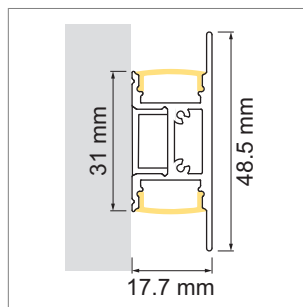

Designo Aluminum profile

- Surface mounted profile
- for tailor-made object and room illumination
- Online-Konfigurator

	description	finish	width	height
71.20042.50	assembled	aluminum	30 mm	30 mm

UP Down - Aluminum profile

- for tailor-made object and room illumination

	description	finish	length
71.20019.50	assembled	aluminum	
76.50108.50	Profile	aluminum	3000 mm
76.50109.00	light diffuser	opal white	3000 mm
76.50110.50	end cap	aluminum	
76.50111.10	Mounting clip	stainless steel polished	

i Order LED Strip unit separately (page A-1.12 - A-1.15).

System-Channel - Aluminum profile

- for tailor-made object and room illumination

	description	finish
71.20070.50	assembled	aluminum

Light-Channel Aluminum profile

- For up or down lighting
- for tailor-made object and room illumination

	description	finish	Text3
71.20043.50	assembled	aluminum	70.0 mm

i • Projekter komplett als PDF downloaden