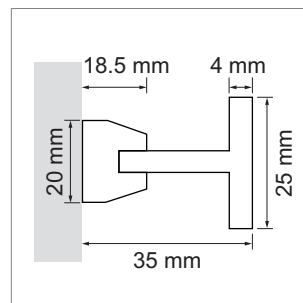

**Fee Aluminum profile**

- LED-light-configurator
- online configurator

|             | description    | finish      | length  |
|-------------|----------------|-------------|---------|
| 71.20035.50 | assembled      | aluminum    |         |
| 76.50079.50 | Profile        | aluminum    | 2000 mm |
| 76.50080.00 | light diffuser | opal        | 2500 mm |
| 76.50081.39 | mounting clip  | bright grey | right   |
| 76.50082.39 | mounting clip  | bright grey | left    |
| 76.50083.39 | mounting clip  | bright grey | middle  |

**i** Order LED-Stripes unit separately (page A-1.15 - A-1.18).

**Chaidor Train - Railing in Aluminium**

- Railing in Aluminium
- online configurator

|             | description | finish          | width | height |
|-------------|-------------|-----------------|-------|--------|
| 71.20014.05 | assembled   | stainless steel | 35 mm | 25 mm  |

**Tobas Aluminum profile**

- for tailor-made lighting of trays
- LED-light-configurator
- online configurator

|             | description | finish   | width | height |
|-------------|-------------|----------|-------|--------|
| 71.20034.50 | assembled   | aluminum | 35 mm | 50 mm  |