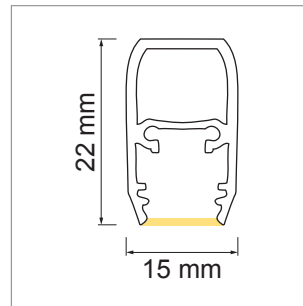

**Fee Aluminum profile**

- LED-light-configurator
- online configurator

|             | description    | finish      | length  |
|-------------|----------------|-------------|---------|
| 71.20035.50 | assembled      | aluminum    |         |
| 76.50079.50 | Profile        | aluminum    | 2000 mm |
| 76.50080.00 | light diffuser | opal        | 2500 mm |
| 76.50081.39 | mounting clip  | bright grey | right   |
| 76.50082.39 | mounting clip  | bright grey | left    |
| 76.50083.39 | mounting clip  | bright grey | middle  |

**i** Order LED-Stripes unit separately (page A-1.15 - A-1.18).

**Chaidor Train - Railing in Aluminium**

- Railing in Aluminium
- online configurator

|             | description | finish          | width | height |
|-------------|-------------|-----------------|-------|--------|
| 71.20014.05 | assembled   | stainless steel | 35 mm | 25 mm  |

**Tobas Aluminum profile**

- for tailor-made lighting of trays
- LED-light-configurator
- online configurator

|             | description | finish   | width | height |
|-------------|-------------|----------|-------|--------|
| 71.20034.50 | assembled   | aluminum | 35 mm | 50 mm  |