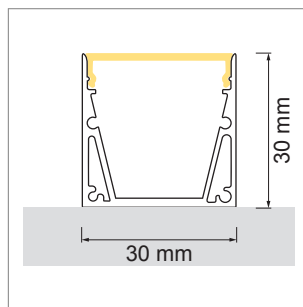

Designo Aluminum profile

- Surface mounted profile
- for tailor-made object and room illumination
- Online-Konfigurator

	description	finish	width	height
71.20042.50	assembled	aluminum	30 mm	30 mm

UP Down - Aluminum profile

- for tailor-made object and room illumination

	description	finish	length
71.20019.50	assembled	aluminum	
76.50108.50	Profile	aluminum	3000 mm
76.50109.00	light diffuser	opal white	3000 mm
76.50110.50	end cap	aluminum	
76.50111.10	Mounting clip	stainless steel polished	

i Order LED Strip unit separately (page A-1.12 - A-1.15).

System-Channel - Aluminum profile

- for tailor-made object and room illumination

	description	finish
71.20070.50	assembled	aluminum

Light-Channel Aluminum profile

- For up or down lighting
- for tailor-made object and room illumination

	description	finish	Text3
71.20043.50	assembled	aluminum	70.0 mm

i • Projekter komplett als PDF downloaden