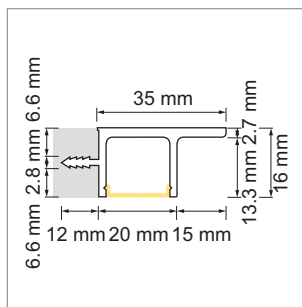

LED Profil lights

Alu-Profile - Light-Configurator, Manico 16, 19

Manico 16 - Aluminum profile

- LED light configurator
- online configurator

	description	finish	length
71.20075.05	assembled	stainless steel	
76.50075.05	Profile	stainless steel	2000 mm
76.50076.00	light diffuser	opal	2000 mm

i Order LED-Stripes unit separately (page A-1.15 - A-1.18).

Manico 19 - Aluminum profile

- LED-light-configurator
- online configurator

	description	finish	length
71.20077.05	assembled	stainless steel	
76.50077.05	Profile	stainless steel	2000 mm
76.50078.00	light diffuser	opal	2000 mm