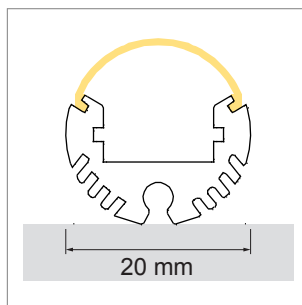

LED Profil lights

Alu-Profile - Light-Configurator, Omega 20, Manico 16, 19

Omega 20 - Aluminum profile

- LED-light-configurator
- Online-Konfigurator

	description	finish	length	Ø
71.20013.50	assembled	aluminum		20 mm
76.50071.50	Profile	aluminum	3000 mm	
76.50072.00	light diffuser	opal	3000 mm	
76.50073.39	end cap	bright grey		
76.50074.10	Mounting clip	stainless steel		

i Order LED-Stripes unit separately (page A-1.15 - A-1.18).

Manico 16 - Aluminum profile

- LED light configurator
- Online-Konfigurator

	description	finish	length
71.20075.05	assembled	stainless steel	
76.50075.05	Profile	stainless steel	2000 mm
76.50076.00	light diffuser	opal	2000 mm

i Order LED-Stripes unit separately (page A-1.15 - A-1.18).

Manico 19 - Aluminum profile

- LED-light-configurator
- Online-Konfigurator

	description	finish	length
71.20077.05	assembled	stainless steel	
76.50077.05	Profile	stainless steel	2000 mm
76.50078.00	light diffuser	opal	2000 mm