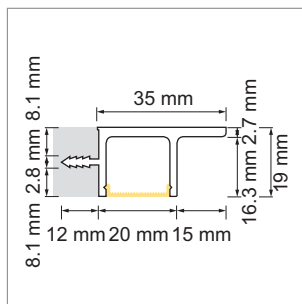

Manico 19 - Aluminum profile

- LED-light-configurator
- Online-Konfigurator

	description	finish	length
71.20077.05	assembled	stainless steel	
76.50077.05	Profile	stainless steel	2000 mm
76.50078.00	light diffuser	opal	2000 mm

i Order LED-Stripes unit separately (page A-1.15 - A-1.18).