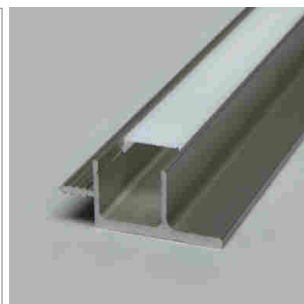

Manico 19 - Aluminum profile

- LED-light-configurator
- Online-Konfigurator

	description	finish	length
71.20077.05	assembled	stainless steel	
76.50077.05	Profile	stainless steel	2000 mm
76.50078.00	light diffuser	opal	2000 mm

i Order LED-Stripes unit separately (page A-1.15 - A-1.18).