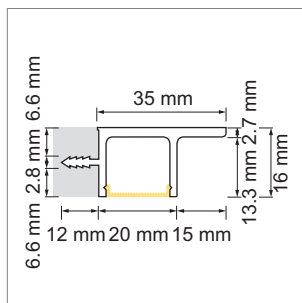

LED Profil lights

Alu-Profile - Light-Configurator, Omega 20, Manico 16, 19

Omega 20 - Aluminum profile

- LED-light-configurator
- Online-Konfigurator

	description	finish	length	Ø
71.20013.50	assembled	aluminum		20 mm
76.50071.50	Profile	aluminum	3000 mm	
76.50072.00	light diffuser	opal	3000 mm	
76.50073.39	end cap	bright grey		
76.50074.10	Mounting clip	stainless steel		

i Order LED-Stripes unit separately (page A-1.15 - A-1.18).

Manico 16 - Aluminum profile

- LED light configurator
- Online-Konfigurator

	description	finish	length
71.20075.05	assembled	stainless steel	
76.50075.05	Profile	stainless steel	2000 mm
76.50076.00	light diffuser	opal	2000 mm

i Order LED-Stripes unit separately (page A-1.15 - A-1.18).

Manico 19 - Aluminum profile

- LED-light-configurator
- Online-Konfigurator

	description	finish	length
71.20077.05	assembled	stainless steel	
76.50077.05	Profile	stainless steel	2000 mm
76.50078.00	light diffuser	opal	2000 mm