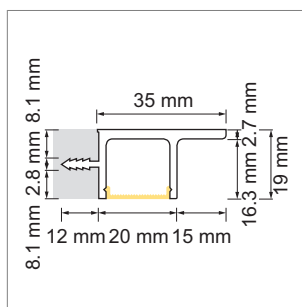

Manico 19 - Aluminum profile

- LED-light-configurator
- online configurator

	description	finish	length
71.20077.05	assembled	stainless steel	
76.50077.05	Profile	stainless steel	2000 mm
76.50078.00	light diffuser	opal	2000 mm

i Order LED-Stripes unit separately (page A-1.15 - A-1.18).