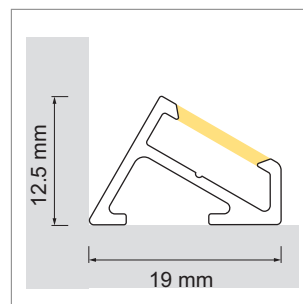

Derby Aluminum profile

- LED-light-configurator
- Online-Konfigurator

	description	finish	length
71.20039.05	assembled	stainless steel	
76.50067.05	Profile	stainless steel	2500 mm
76.50068.00	light diffuser	opal	2500 mm
76.50069.05	end cap	stainless steel	
76.50070.39	Mounting clip	bright grey	

i Order LED-Stripes unit separately (page A-1.15 - A-1.18).