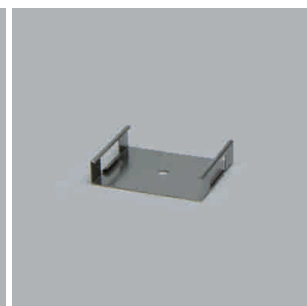

LED Profil lights

LED profiles - Light-Configurator, Cover, Railo, Derby

Cover Aluprofil

- LED-light-configurator
- online configurator

	description	finish	length
71.20010.50	assembled	aluminum	
76.50058.50	Profile	aluminum	6000 mm
76.50059.00	light diffuser	opal	6000 mm
76.50060.39	end cap	bright grey	
76.50061.10	Mounting clip	stainless steel	

i Order LED-Stripes unit separately (page A-1.15 - A-1.18).

Railo - Aluminum profile

- LED-light-configurator
- online configurator

	description	finish	length	type
71.20011.50	assembled	aluminum		
76.50062.50	Profile	aluminum	3000 mm	
76.50063.00	light diffuser	opal	3000 mm	round
76.50064.00	light diffuser	opal	3000 mm	square
76.50065.39	end cap	bright grey		round
76.50066.39	end cap	bright grey		square

i Order LED-Stripes unit separately (page A-1.15 - A-1.18).

Derby Aluminum profile

- LED-light-configurator
- online configurator

	description	finish	length
71.20039.05	assembled	stainless steel	
76.50067.05	Profile	stainless steel	2500 mm
76.50068.00	light diffuser	opal	2500 mm
76.50069.05	end cap pair	stainless steel	
76.50070.39	Mounting clip	bright grey	