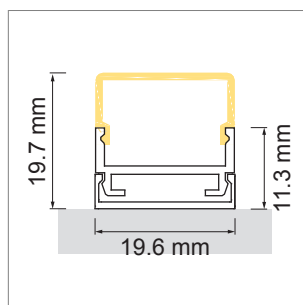

LED Profil lights

LED profiles - Light-Configurator, Cover, Railo, Derby

Cover Aluprofil

- LED-light-configurator
- online configurator

	description	finish	length
71.20010.50	assembled	aluminum	
76.50058.50	Profile	aluminum	6000 mm
76.50059.00	light diffuser	opal	6000 mm
76.50060.39	end cap	bright grey	
76.50061.10	Mounting clip	stainless steel	

i Order LED-Stripes unit separately (page A-1.15 - A-1.18).

Railo - Aluminum profile

- LED-light-configurator
- online configurator

	description	finish	length	type
71.20011.50	assembled	aluminum		
76.50062.50	Profile	aluminum	3000 mm	
76.50063.00	light diffuser	opal	3000 mm	round
76.50064.00	light diffuser	opal	3000 mm	square
76.50065.39	end cap	bright grey		round
76.50066.39	end cap	bright grey		square

i Order LED-Stripes unit separately (page A-1.15 - A-1.18).

Derby Aluminum profile

- LED-light-configurator
- online configurator

	description	finish	length
71.20039.05	assembled	stainless steel	
76.50067.05	Profile	stainless steel	2500 mm
76.50068.00	light diffuser	opal	2500 mm
76.50069.05	end cap pair	stainless steel	
76.50070.39	Mounting clip	bright grey	