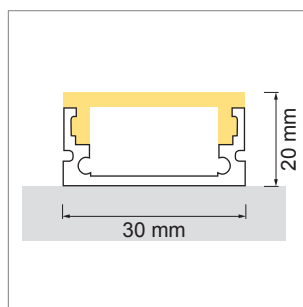

LED Profil lights

LED profiles - Light-Configurator, Cover, Railo, Derby

Cover Aluprofil

- LED-light-configurator
- online configurator

	description	finish	length
71.20010.50	assembled	aluminum	
76.50058.50	Profile	aluminum	6000 mm
76.50059.00	light diffuser	opal	6000 mm
76.50060.39	end cap	bright grey	
76.50061.10	Mounting clip	stainless steel	

i Order LED-Stripes unit separately (page A-1.15 - A-1.18).

Railo - Aluminum profile

- LED-light-configurator
- online configurator

	description	finish	length	type
71.20011.50	assembled	aluminum		
76.50062.50	Profile	aluminum	3000 mm	
76.50063.00	light diffuser	opal	3000 mm	round
76.50064.00	light diffuser	opal	3000 mm	square
76.50065.39	end cap	bright grey		round
76.50066.39	end cap	bright grey		square

i Order LED-Stripes unit separately (page A-1.15 - A-1.18).

Derby Aluminum profile

- LED-light-configurator
- online configurator

	description	finish	length
71.20039.05	assembled	stainless steel	
76.50067.05	Profile	stainless steel	2500 mm
76.50068.00	light diffuser	opal	2500 mm
76.50069.05	end cap pair	stainless steel	
76.50070.39	Mounting clip	bright grey	