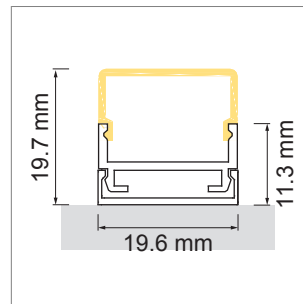

Cover Aluprofil

- LED-light-configurator
- Online-Konfigurator

	description	finish	length
71.20010.50	assembled	aluminum	
76.50058.50	Profile	aluminum	6000 mm
76.50059.00	light diffuser	opal	6000 mm
76.50060.39	end cap	bright grey	
76.50061.10	Mounting clip	stainless steel	

i Order LED-Stripes unit separately (page A-1.15 - A-1.18).

**Railo - Aluminum profile**

- LED-light-configurator
- Online-Konfigurator

	description	finish	length	type
71.20011.50	assembled	aluminum		
76.50062.50	Profile	aluminum	3000 mm	
76.50063.00	light diffuser	opal	3000 mm	round
76.50064.00	light diffuser	opal	3000 mm	square
76.50065.39	end cap	bright grey		round
76.50066.39	end cap	bright grey		square

i Order LED-Stripes unit separately (page A-1.15 - A-1.18).

**Derby Aluminum profile**

- LED-light-configurator
- Online-Konfigurator

	description	finish	length
71.20039.05	assembled	stainless steel	
76.50067.05	Profile	stainless steel	2500 mm
76.50068.00	light diffuser	opal	2500 mm
76.50069.05	end cap	stainless steel	
76.50070.39	Mounting clip	bright grey	