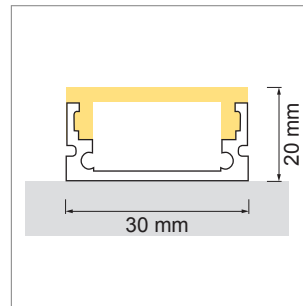

Cover Aluprofil

- LED-light-configurator
- Online-Konfigurator

	description	finish	length
71.20010.50	assembled	aluminum	
76.50058.50	Profile	aluminum	6000 mm
76.50059.00	light diffuser	opal	6000 mm
76.50060.39	end cap	bright grey	
76.50061.10	Mounting clip	stainless steel	

i Order LED-Stripes unit separately (page A-1.15 - A-1.18).

**Railo - Aluminum profile**

- LED-light-configurator
- Online-Konfigurator

	description	finish	length	type
71.20011.50	assembled	aluminum		
76.50062.50	Profile	aluminum	3000 mm	
76.50063.00	light diffuser	opal	3000 mm	round
76.50064.00	light diffuser	opal	3000 mm	square
76.50065.39	end cap	bright grey		round
76.50066.39	end cap	bright grey		square

i Order LED-Stripes unit separately (page A-1.15 - A-1.18).

**Derby Aluminum profile**

- LED-light-configurator
- Online-Konfigurator

	description	finish	length
71.20039.05	assembled	stainless steel	
76.50067.05	Profile	stainless steel	2500 mm
76.50068.00	light diffuser	opal	2500 mm
76.50069.05	end cap	stainless steel	
76.50070.39	Mounting clip	bright grey	