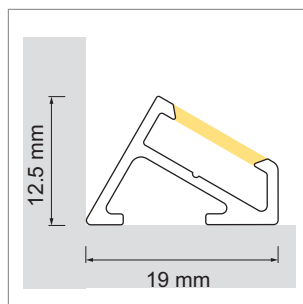

Derby Aluminum profile

- LED-light-configurator
- online configurator

	description	finish	length
71.20039.05	assembled	stainless steel	
76.50067.05	Profile	stainless steel	2500 mm
76.50068.00	light diffuser	opal	2500 mm
76.50069.05	end cap pair	stainless steel	
76.50070.39	Mounting clip	bright grey	

i Order LED-Stripes unit separately (page A-1.15 - A-1.18).