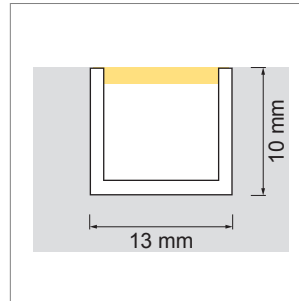

**Slim EK Aluminum profile**

- LED-light-configurator
- online configurator

	description	finish	length
71.20022.50	assembled	aluminum	
76.50049.50	Profile	aluminum	2000 mm
76.50050.00	light diffuser	opal	2000 mm
76.50051.00	light diffuser	milky	2000 mm
76.50052.39	end cap left	bright grey	
76.50114.39	end cap right	bright grey	
76.50053.10	Mounting clip	stainless steel	

**i** Order LED-Stripes unit separately (page A-1.15 - A-1.18).

**Delta 01 Aluminum profile**

- LED-light-configurator
- online configurator

	description	finish	length
71.20030.50	assembled	aluminum	
76.50054.50	Profile	aluminum	6000 mm
76.50055.00	light diffuser	opal	2000 mm

**i** Order LED-Stripes unit separately (page A-1.15 - A-1.18).

**Delta 02 Aluminum profile**

- LED-light-configurator
- online configurator

	description	finish	length
71.20031.50	assembled	aluminum	
76.50056.50	Profile	aluminum	6000 mm
76.50057.00	light diffuser	opal	2000 mm

**i** Order LED-Stripes unit separately (page A-1.15 - A-1.18).

**Delta 02 Aluminum profile**

- LED-light-configurator
- online configurator

	description	finish	length
71.20023.50	assembled	aluminum	

**i** • Download the PROJEKTER as PDF file.