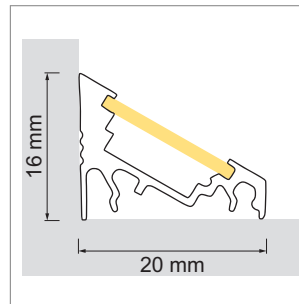

Slim EK Aluminum profile

- LED-light-configurator
- Online-Konfigurator

	description	finish	length
71.20022.50	assembled	aluminum	
76.50049.50	Profile	aluminum	2000 mm
76.50050.00	light diffuser	opal	2000 mm
76.50051.00	light diffuser	milky	2000 mm
76.50052.39	end cap	bright grey	
76.50053.10	Mounting clip	stainless steel	

i Order LED-Stripes unit separately (page A-1.15 - A-1.18).

Delta 01 Aluminum profile

- LED-light-configurator
- Online-Konfigurator

	description	finish	length
71.20030.50	assembled	aluminum	
76.50054.50	Profile	aluminum	6000 mm
76.50055.00	light diffuser	opal	2000 mm

i Order LED-Stripes unit separately (page A-1.15 - A-1.18).

Delta 02 Aluminum profile

- LED-light-configurator
- Online-Konfigurator

	description	finish	length
71.20031.50	assembled	aluminum	
76.50056.50	Profile	aluminum	6000 mm
76.50057.00	light diffuser	opal	2000 mm