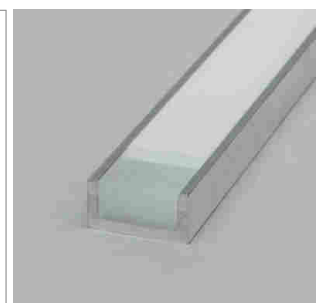

Delta 02 Aluminum profile

- LED-light-configurator
- Online-Konfigurator

	description	finish	length
71.20031.50	assembled	aluminum	
76.50056.50	Profile	aluminum	6000 mm
76.50057.00	light diffuser	opal	2000 mm

i Order LED-Stripes unit separately (page A-1.15 - A-1.18).