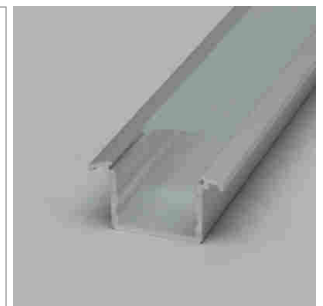

**Slim EK Aluminum profile**

- LED-light-configurator
- online configurator

	description	finish	length
71.20022.50	assembled	aluminum	
76.50049.50	Profile	aluminum	2000 mm
76.50050.00	light diffuser	opal	2000 mm
76.50051.00	light diffuser	milky	2000 mm
76.50052.39	end cap left	bright grey	
76.50114.39	end cap right	bright grey	
76.50053.10	Mounting clip	stainless steel	

**i** Order LED-Stripes unit separately (page A-1.15 - A-1.18).

**Delta 01 Aluminum profile**

- LED-light-configurator
- online configurator

	description	finish	length
71.20030.50	assembled	aluminum	
76.50054.50	Profile	aluminum	6000 mm
76.50055.00	light diffuser	opal	2000 mm

**i** Order LED-Stripes unit separately (page A-1.15 - A-1.18).

**Delta 02 Aluminum profile**

- LED-light-configurator
- online configurator

	description	finish	length
71.20031.50	assembled	aluminum	
76.50056.50	Profile	aluminum	6000 mm
76.50057.00	light diffuser	opal	2000 mm

**i** Order LED-Stripes unit separately (page A-1.15 - A-1.18).

**Delta 02 Aluminum profile**

- LED-light-configurator
- online configurator

	description	finish	length
71.20023.50	assembled	aluminum	

**i** • Download the PROJEKTER as PDF file.