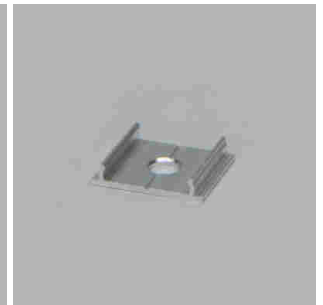

Slim EK Aluminum profile

- LED-light-configurator
- Online-Konfigurator

	description	finish	length
71.20022.50	assembled	aluminum	
76.50049.50	Profile	aluminum	2000 mm
76.50050.00	light diffuser	opal	2000 mm
76.50051.00	light diffuser	milky	2000 mm
76.50052.39	end cap	bright grey	
76.50053.10	Mounting clip	stainless steel	

i Order LED-Stripes unit separately (page A-1.15 - A-1.18).

Delta 01 Aluminum profile

- LED-light-configurator
- Online-Konfigurator

	description	finish	length
71.20030.50	assembled	aluminum	
76.50054.50	Profile	aluminum	6000 mm
76.50055.00	light diffuser	opal	2000 mm

i Order LED-Stripes unit separately (page A-1.15 - A-1.18).

Delta 02 Aluminum profile

- LED-light-configurator
- Online-Konfigurator

	description	finish	length
71.20031.50	assembled	aluminum	
76.50056.50	Profile	aluminum	6000 mm
76.50057.00	light diffuser	opal	2000 mm