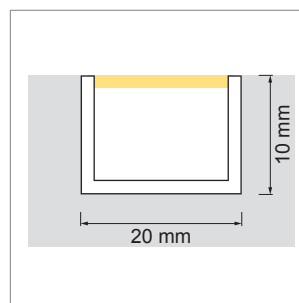

Delta 02 Aluminum profile

- LED-light-configurator
- Online-Konfigurator

	description	finish	length
71.20031.50	assembled	aluminum	
76.50056.50	Profile	aluminum	6000 mm
76.50057.00	light diffuser	opal	2000 mm

i Order LED-Stripes unit separately (page A-1.15 - A-1.18).