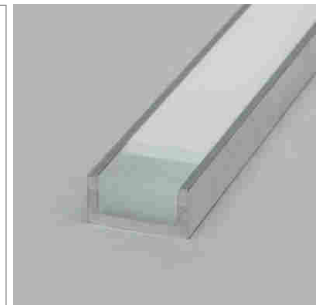

**Slim EK Aluminum profile**

- LED-light-configurator
- online configurator

	description	finish	length
71.20022.50	assembled	aluminum	
76.50049.50	Profile	aluminum	2000 mm
76.50050.00	light diffuser	opal	2000 mm
76.50051.00	light diffuser	milky	2000 mm
76.50052.39	end cap left	bright grey	
76.50114.39	end cap right	bright grey	
76.50053.10	Mounting clip	stainless steel	

**i** Order LED-Stripes unit separately (page A-1.15 - A-1.18).

**Delta 01 Aluminum profile**

- LED-light-configurator
- online configurator

	description	finish	length
71.20030.50	assembled	aluminum	
76.50054.50	Profile	aluminum	6000 mm
76.50055.00	light diffuser	opal	2000 mm

**i** Order LED-Stripes unit separately (page A-1.15 - A-1.18).

**Delta 02 Aluminum profile**

- LED-light-configurator
- online configurator

	description	finish	length
71.20031.50	assembled	aluminum	
76.50056.50	Profile	aluminum	6000 mm
76.50057.00	light diffuser	opal	2000 mm

**i** Order LED-Stripes unit separately (page A-1.15 - A-1.18).

**Delta 02 Aluminum profile**

- LED-light-configurator
- online configurator

	description	finish	length
71.20023.50	assembled	aluminum	

**i** • Download the PROJEKTER as PDF file.