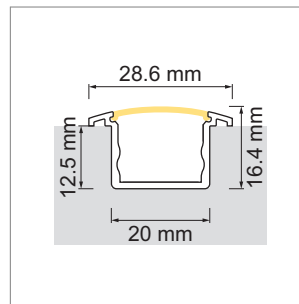

**Slim EK Aluminum profile**

- LED-light-configurator
- online configurator

	description	finish	length
71.20022.50	assembled	aluminum	
76.50049.50	Profile	aluminum	2000 mm
76.50050.00	light diffuser	opal	2000 mm
76.50051.00	light diffuser	milky	2000 mm
76.50052.39	end cap left	bright grey	
76.50114.39	end cap right	bright grey	
76.50053.10	Mounting clip	stainless steel	

**i** Order LED-Stripes unit separately (page A-1.15 - A-1.18).

**Delta 01 Aluminum profile**

- LED-light-configurator
- online configurator

	description	finish	length
71.20030.50	assembled	aluminum	
76.50054.50	Profile	aluminum	6000 mm
76.50055.00	light diffuser	opal	2000 mm

**i** Order LED-Stripes unit separately (page A-1.15 - A-1.18).

**Delta 02 Aluminum profile**

- LED-light-configurator
- online configurator

	description	finish	length
71.20031.50	assembled	aluminum	
76.50056.50	Profile	aluminum	6000 mm
76.50057.00	light diffuser	opal	2000 mm

**i** Order LED-Stripes unit separately (page A-1.15 - A-1.18).

**Delta 02 Aluminum profile**

- LED-light-configurator
- online configurator

	description	finish	length
71.20023.50	assembled	aluminum	

**i** • Download the PROJEKTER as PDF file.