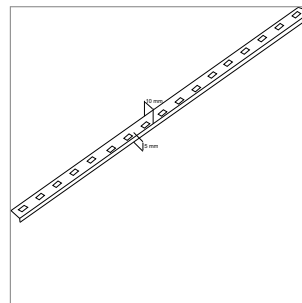

Free Aluminum profile

- LED light configurator
- Online-Konfigurator

	description	finish	length
71.20035.50	assembled	aluminum	
76.50079.50	Profile	aluminum	2000 mm
76.50080.00	light diffuser	opal white	2000 mm
76.50081.39	mounting clip	bright grey	right
76.50082.39	mounting clip	bright grey	left
76.50083.39	mounting clip	bright grey	middle

i Order LED Strip unit separately (page A-1.12 - A-1.15).

Phoenix LED-Strip 24 V DC

- Online-Konfigurator

	description	power	light colour
71.20072.11	assembled	2.0 W	3000 K

i Order the power pack separately (page A-1.16), Controller (pages A-1.16 - A-1.18).

Side View - LED-Strip 24 V DC

- Online-Konfigurator

	description	power	light colour
71.20071.11	assembled	2.0 W	3000 K

i Order the power pack separately (page A-1.16), Controller (pages A-1.16 - A-1.18).