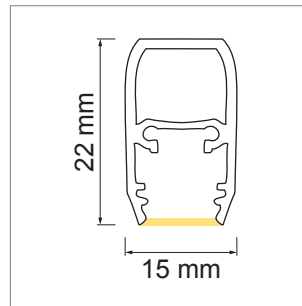

Free Aluminum profile

- LED light configurator
- Online-Konfigurator

	description	finish	length
71.20035.50	assembled	aluminum	
76.50079.50	Profile	aluminum	2000 mm
76.50080.00	light diffuser	opal white	2000 mm
76.50081.39	mounting clip	bright grey	right
76.50082.39	mounting clip	bright grey	left
76.50083.39	mounting clip	bright grey	middle

i Order LED Strip unit separately (page A-1.12 - A-1.15).

Phoenix LED-Strip 24 V DC

- Online-Konfigurator

	description	power	light colour
71.20072.11	assembled	2.0 W	3000 K

i Order the power pack separately (page A-1.16), Controller (pages A-1.16 - A-1.18).

Side View - LED-Strip 24 V DC

- Online-Konfigurator

	description	power	light colour
71.20071.11	assembled	2.0 W	3000 K

i Order the power pack separately (page A-1.16), Controller (pages A-1.16 - A-1.18).

Chaidor Train - Railing in Aluminium

- Railing in Aluminium
- Online-Konfigurator

	description	finish	width	height
71.20014.05	assembled	stainless steel	35 mm	25 mm

- i**
 - Projekter komplett als PDF downloaden
 - Technical information and legend for icons (page