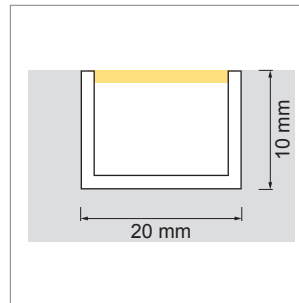

**Slim EK Aluminum profile**

- LED-light-configurator
- online configurator

	description	finish	length
71.20022.50	assembled	aluminum	
76.50049.50	Profile	aluminum	2000 mm
76.50050.00	light diffuser	opal	2000 mm
76.50051.00	light diffuser	milky	2000 mm
76.50052.39	end cap left	bright grey	
76.50114.39	end cap right	bright grey	
76.50053.10	Mounting clip	stainless steel	

**i** Order LED-Stripes unit separately (page A-1.15 - A-1.18).

**Delta 01 Aluminum profile**

- LED-light-configurator
- online configurator

	description	finish	length
71.20030.50	assembled	aluminum	
76.50054.50	Profile	aluminum	6000 mm
76.50055.00	light diffuser	opal	2000 mm

**i** Order LED-Stripes unit separately (page A-1.15 - A-1.18).

**Delta 02 Aluminum profile**

- LED-light-configurator
- online configurator

	description	finish	length
71.20031.50	assembled	aluminum	
76.50056.50	Profile	aluminum	6000 mm
76.50057.00	light diffuser	opal	2000 mm

**i** Order LED-Stripes unit separately (page A-1.15 - A-1.18).

**Delta 02 Aluminum profile**

- LED-light-configurator
- online configurator

	description	finish	length
71.20023.50	assembled	aluminum	

**i** • Download the PROJEKTER as PDF file.