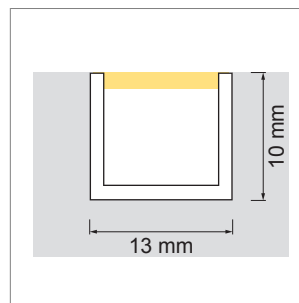

Slim EK Aluminum profile

- LED-light-configurator
- Online-Konfigurator

	description	finish	length
71.20022.50	assembled	aluminum	
76.50049.50	Profile	aluminum	2000 mm
76.50050.00	light diffuser	opal	2000 mm
76.50051.00	light diffuser	milky	2000 mm
76.50052.39	end cap	bright grey	
76.50053.10	Mounting clip	stainless steel	

i Order LED-Stripes unit separately (page A-1.15 - A-1.18).

Delta 01 Aluminum profile

- LED-light-configurator
- Online-Konfigurator

	description	finish	length
71.20030.50	assembled	aluminum	
76.50054.50	Profile	aluminum	6000 mm
76.50055.00	light diffuser	opal	2000 mm

i Order LED-Stripes unit separately (page A-1.15 - A-1.18).

Delta 02 Aluminum profile

- LED-light-configurator
- Online-Konfigurator

	description	finish	length
71.20031.50	assembled	aluminum	
76.50056.50	Profile	aluminum	6000 mm
76.50057.00	light diffuser	opal	2000 mm