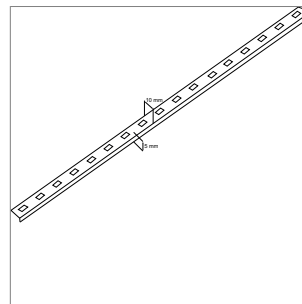

Free Aluminum profile

- LED light configurator
- Online-Konfigurator

	description	finish	length
71.20035.50	assembled	aluminum	
76.50079.50	Profile	aluminum	2000 mm
76.50080.00	light diffuser	opal white	2000 mm
76.50081.39	mounting clip	bright grey	right
76.50082.39	mounting clip	bright grey	left
76.50083.39	mounting clip	bright grey	middle

i Order LED Strip unit separately (page A-1.12 - A-1.15).

Phoenix LED-Strip 24 V DC

- Online-Konfigurator

	description	power	light colour
71.20072.11	assembled	2.0 W	3000 K

i Order the power pack separately (page A-1.16), Controller (pages A-1.16 - A-1.18).

Side View - LED-Strip 24 V DC

- Online-Konfigurator

	description	power	light colour
71.20071.11	assembled	2.0 W	3000 K

i Order the power pack separately (page A-1.16), Controller (pages A-1.16 - A-1.18).