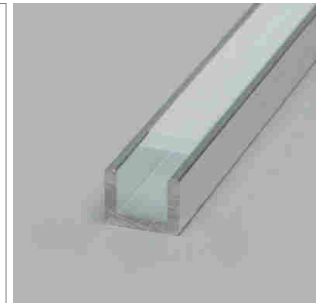

**Slim EK Aluminum profile**

- LED-light-configurator
- online configurator

	description	finish	length
71.20022.50	assembled	aluminum	
76.50049.50	Profile	aluminum	2000 mm
76.50050.00	light diffuser	opal	2000 mm
76.50051.00	light diffuser	milky	2000 mm
76.50052.39	end cap left	bright grey	
76.50114.39	end cap right	bright grey	
76.50053.10	Mounting clip	stainless steel	

**i** Order LED-Stripes unit separately (page A-1.15 - A-1.18).

**Delta 01 Aluminum profile**

- LED-light-configurator
- online configurator

	description	finish	length
71.20030.50	assembled	aluminum	
76.50054.50	Profile	aluminum	6000 mm
76.50055.00	light diffuser	opal	2000 mm

**i** Order LED-Stripes unit separately (page A-1.15 - A-1.18).

**Delta 02 Aluminum profile**

- LED-light-configurator
- online configurator

	description	finish	length
71.20031.50	assembled	aluminum	
76.50056.50	Profile	aluminum	6000 mm
76.50057.00	light diffuser	opal	2000 mm

**i** Order LED-Stripes unit separately (page A-1.15 - A-1.18).

**Delta 02 Aluminum profile**

- LED-light-configurator
- online configurator

	description	finish	length
71.20023.50	assembled	aluminum	

**i** • Download the PROJEKTER as PDF file.