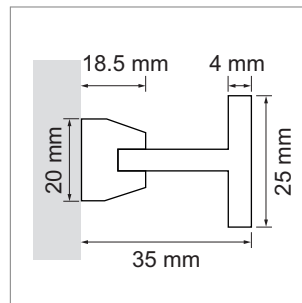

Free Aluminum profile

- LED light configurator
- Online-Konfigurator

	description	finish	length
71.20035.50	assembled	aluminum	
76.50079.50	Profile	aluminum	2000 mm
76.50080.00	light diffuser	opal white	2000 mm
76.50081.39	mounting clip	bright grey	right
76.50082.39	mounting clip	bright grey	left
76.50083.39	mounting clip	bright grey	middle

i Order LED Strip unit separately (page A-1.12 - A-1.15).

Phoenix LED-Strip 24 V DC

- Online-Konfigurator

	description	power	light colour
71.20072.11	assembled	2.0 W	3000 K

i Order the power pack separately (page A-1.16), Controller (pages A-1.16 - A-1.18).

Side View - LED-Strip 24 V DC

- Online-Konfigurator

	description	power	light colour
71.20071.11	assembled	2.0 W	3000 K

i Order the power pack separately (page A-1.16), Controller (pages A-1.16 - A-1.18).

Chaidor Train - Railing in Aluminium

- Railing in Aluminium
- Online-Konfigurator

	description	finish	width	height
71.20014.05	assembled	stainless steel	35 mm	25 mm

- i**
 - Projekter komplett als PDF downloaden
 - Technical information and legend for icons (page