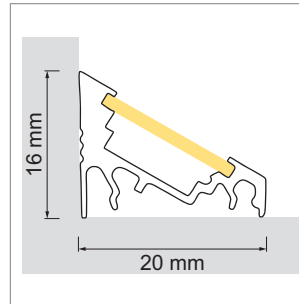

**Slim EK Aluminum profile**

- LED-light-configurator
- online configurator

	description	finish	length
71.20022.50	assembled	aluminum	
76.50049.50	Profile	aluminum	2000 mm
76.50050.00	light diffuser	opal	2000 mm
76.50051.00	light diffuser	milky	2000 mm
76.50052.39	end cap left	bright grey	
76.50114.39	end cap right	bright grey	
76.50053.10	Mounting clip	stainless steel	

**i** Order LED-Stripes unit separately (page A-1.15 - A-1.18).

**Delta 01 Aluminum profile**

- LED-light-configurator
- online configurator

	description	finish	length
71.20030.50	assembled	aluminum	
76.50054.50	Profile	aluminum	6000 mm
76.50055.00	light diffuser	opal	2000 mm

**i** Order LED-Stripes unit separately (page A-1.15 - A-1.18).

**Delta 02 Aluminum profile**

- LED-light-configurator
- online configurator

	description	finish	length
71.20031.50	assembled	aluminum	
76.50056.50	Profile	aluminum	6000 mm
76.50057.00	light diffuser	opal	2000 mm

**i** Order LED-Stripes unit separately (page A-1.15 - A-1.18).

**Delta 02 Aluminum profile**

- LED-light-configurator
- online configurator

	description	finish	length
71.20023.50	assembled	aluminum	

**i** • Download the PROJEKTER as PDF file.