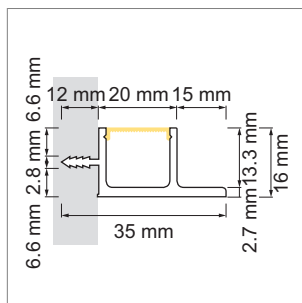

LED profile lights

Alu-Profile - Light-Configurator, Omega 20, Manico 16, 19

Omega 20 - Aluminum profile

- LED light configurator
- Online-Konfigurator

| | description | finish | length | Ø |
|-----------------------------|----------------|-----------------|---------|-------|
| 71.20013.50 | assembled | aluminum | | 20 mm |
| 76.50071.50 | Profile | aluminum | 3000 mm | |
| 76.50072.00 | light diffuser | opal white | 3000 mm | |
| 76.50073.39 | end cap | bright grey | | |
| 76.50074.10 | Mounting clip | stainless steel | | |

i Order LED Strip unit separately (page A-1.12 - A-1.15).

Manico 16 - Aluminum profile

- LED light configurator
- Online-Konfigurator

| | description | finish | length |
|-----------------------------|----------------|-----------------|---------|
| 71.20075.05 | assembled | stainless steel | |
| 76.50075.05 | Profile | stainless steel | 2000 mm |
| 76.50076.00 | light diffuser | opal white | 2000 mm |

i Order LED Strip unit separately (page A-1.12 - A-1.15).

Manico 19 - Aluminum profile

- LED light configurator
- Online-Konfigurator

| | description | finish | length |
|-----------------------------|----------------|-----------------|---------|
| 71.20077.05 | assembled | stainless steel | |
| 76.50077.05 | Profile | stainless steel | 2000 mm |
| 76.50078.00 | light diffuser | opal white | 2000 mm |