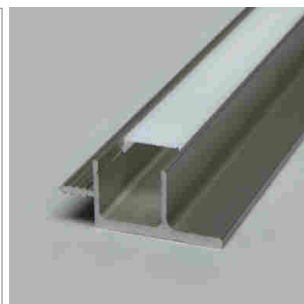

Manico 19 - Aluminum profile

- LED light configurator
- Online-Konfigurator

	description	finish	length
71.20077.05	assembled	stainless steel	
76.50077.05	Profile	stainless steel	2000 mm
76.50078.00	light diffuser	opal white	2000 mm

i Order LED Strip unit separately (page A-1.12 - A-1.15).