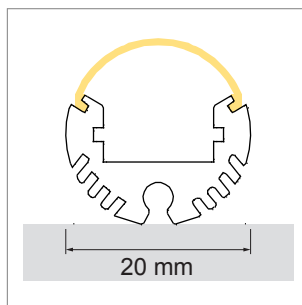

LED profile lights

Alu-Profile - Light-Configurator, Omega 20, Manico 16, 19

Omega 20 - Aluminum profile

- LED light configurator
- Online-Konfigurator

| | description | finish | length | Ø |
|-----------------------------|----------------|-----------------|---------|-------|
| 71.20013.50 | assembled | aluminum | | 20 mm |
| 76.50071.50 | Profile | aluminum | 3000 mm | |
| 76.50072.00 | light diffuser | opal white | 3000 mm | |
| 76.50073.39 | end cap | bright grey | | |
| 76.50074.10 | Mounting clip | stainless steel | | |

i Order LED Strip unit separately (page A-1.12 - A-1.15).

Manico 16 - Aluminum profile

- LED light configurator
- Online-Konfigurator

| | description | finish | length |
|-----------------------------|----------------|-----------------|---------|
| 71.20075.05 | assembled | stainless steel | |
| 76.50075.05 | Profile | stainless steel | 2000 mm |
| 76.50076.00 | light diffuser | opal white | 2000 mm |

i Order LED Strip unit separately (page A-1.12 - A-1.15).

Manico 19 - Aluminum profile

- LED light configurator
- Online-Konfigurator

| | description | finish | length |
|-----------------------------|----------------|-----------------|---------|
| 71.20077.05 | assembled | stainless steel | |
| 76.50077.05 | Profile | stainless steel | 2000 mm |
| 76.50078.00 | light diffuser | opal white | 2000 mm |