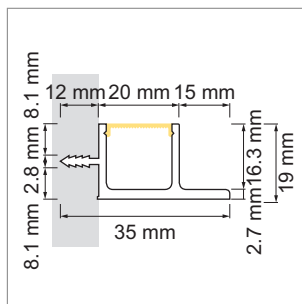

Manico 19 - Aluminum profile

- LED light configurator
- Online-Konfigurator

	description	finish	length
71.20077.05	assembled	stainless steel	
76.50077.05	Profile	stainless steel	2000 mm
76.50078.00	light diffuser	opal white	2000 mm

i Order LED Strip unit separately (page A-1.12 - A-1.15).