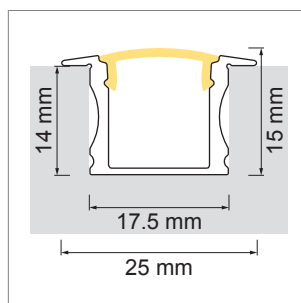

**Tango AB11 Aluminum profile**

- LED-light-configurator
- online configurator

	description	finish	length
71.20026.50	assembled	aluminum	
76.50022.50	Profile	aluminum	3000 mm
76.50023.00	light diffuser	opal	3000 mm
76.50024.39	end cap	bright grey	
76.50025.00	Mounting clip	transparent	

**i** Order LED Stripes unit separately (page A-1.15 - A-1.18).

**Tec EB Aluminum profile**

- LED-light-configurator
- online configurator

	description	finish	length
71.20000.50	assembled	aluminum	
76.50026.50	Profile	aluminum	3000 mm
76.50027.00	light diffuser	opal	3000 mm
76.50028.00	light diffuser	clear	3000 mm
76.50029.39	end cap	bright grey	

**i** Order LED-Stripes unit separately (page A-1.15 - A-1.18).

**Tec AB Aluminum profile**

- LED-light-configurator
- online configurator

	description	finish	length
71.20001.50	assembled	aluminum	
76.50030.50	Profile	aluminum	3000 mm
76.50031.00	light diffuser	opal	3000 mm
76.50032.00	light diffuser	clear	3000 mm
76.50033.39	end cap	bright grey	
76.50034.10	Mounting clip	stainless steel	