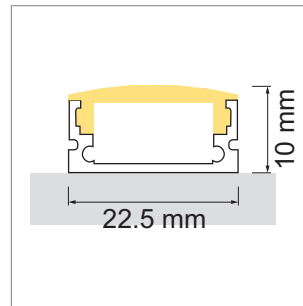

Tango AB11 Aluminum profile

- LED-light-configurator
- Online-Konfigurator

	description	finish	length
71.20026.50	assembled	aluminum	
76.50022.50	Profile	aluminum	3000 mm
76.50023.00	light diffuser	opal	3000 mm
76.50024.39	end cap	bright grey	
76.50025.00	Mounting clip	transparent	

i Order LED Stripes unit separately (page A-1.15 - A-1.18).

**Tec EB Aluminum profile**

- LED-light-configurator
- Online-Konfigurator

	description	finish	length
71.20000.50	assembled	aluminum	
76.50026.50	Profile	aluminum	3000 mm
76.50027.00	light diffuser	opal	3000 mm
76.50028.00	light diffuser	clear	3000 mm
76.50029.39	end cap	bright grey	

i Order LED-Stripes unit separately (page A-1.15 - A-1.18).

**Tec AB Aluminum profile**

- LED-light-configurator
- Online-Konfigurator

	description	finish	length
71.20001.50	assembled	aluminum	
76.50030.50	Profile	aluminum	3000 mm
76.50031.00	light diffuser	opal	3000 mm
76.50032.00	light diffuser	clear	3000 mm
76.50033.39	end cap	bright grey	
76.50034.10	Mounting clip	stainless steel	