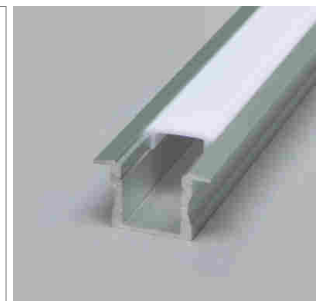

Tango AB11 Aluminum profile

- LED-light-configurator
- Online-Konfigurator

	description	finish	length
71.20026.50	assembled	aluminum	
76.50022.50	Profile	aluminum	3000 mm
76.50023.00	light diffuser	opal	3000 mm
76.50024.39	end cap	bright grey	
76.50025.00	Mounting clip	transparent	

i Order LED Stripes unit separately (page A-1.15 - A-1.18).

**Tec EB Aluminum profile**

- LED-light-configurator
- Online-Konfigurator

	description	finish	length
71.20000.50	assembled	aluminum	
76.50026.50	Profile	aluminum	3000 mm
76.50027.00	light diffuser	opal	3000 mm
76.50028.00	light diffuser	clear	3000 mm
76.50029.39	end cap	bright grey	

i Order LED-Stripes unit separately (page A-1.15 - A-1.18).

**Tec AB Aluminum profile**

- LED-light-configurator
- Online-Konfigurator

	description	finish	length
71.20001.50	assembled	aluminum	
76.50030.50	Profile	aluminum	3000 mm
76.50031.00	light diffuser	opal	3000 mm
76.50032.00	light diffuser	clear	3000 mm
76.50033.39	end cap	bright grey	
76.50034.10	Mounting clip	stainless steel	