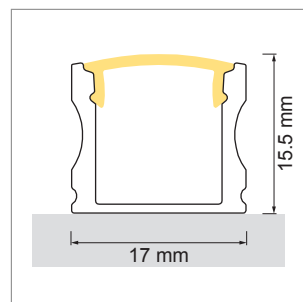

Tec AB Aluminum profile

- LED-light-configurator
- Online-Konfigurator

	description	finish	length
71.20001.50	assembled	aluminum	
76.50030.50	Profile	aluminum	3000 mm
76.50031.00	light diffuser	opal	3000 mm
76.50032.00	light diffuser	clear	3000 mm
76.50033.39	end cap	bright grey	
76.50034.10	Mounting clip	stainless steel	

i Order LED Strip unit separately (page A-1.15 - A-1.18).