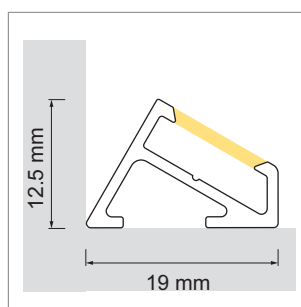

Derby Aluminum profile

- LED light configurator
- Online-Konfigurator

	description	finish	length
71.20039.05	assembled	stainless steel	
76.50067.05	Profile	stainless steel	2500 mm
76.50068.00	light diffuser	opal white	2500 mm
76.50069.05	end cap	stainless steel	
76.50070.39	Mounting clip	bright grey	

i Order LED Strip unit separately (page A-1.12 - A-1.15).