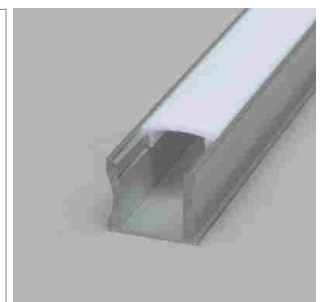

Tec AB Aluminum profile

- LED-light-configurator
- Online-Konfigurator

	description	finish	length
71.20001.50	assembled	aluminum	
76.50030.50	Profile	aluminum	3000 mm
76.50031.00	light diffuser	opal	3000 mm
76.50032.00	light diffuser	clear	3000 mm
76.50033.39	end cap	bright grey	
76.50034.10	Mounting clip	stainless steel	

i Order LED Strip unit separately (page A-1.15 - A-1.18).