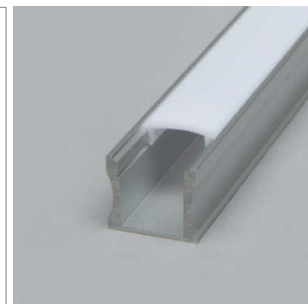

Tec AB Aluminum profile

- LED-light-configurator
- online configurator

	description	finish	length
71.20001.50	assembled	aluminum	
76.50030.50	Profile	aluminum	3000 mm
76.50031.00	light diffuser	opal	3000 mm
76.50032.00	light diffuser	clear	3000 mm
76.50033.39	end cap	bright grey	
76.50034.10	Mounting clip	stainless steel	

i Order LED Strip unit separately (page A-1.15 - A-1.18).