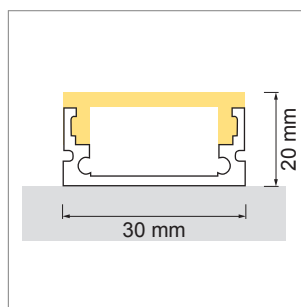

LED profile lights

LED profiles - Light-Configurator, Cover, Railo, Derby

Cover Aluprofil

- LED light configurator
- Online-Konfigurator

	description	finish	length
71.20010.50	assembled	aluminum	
76.50058.50	Profile	aluminum	6000 mm
76.50059.00	light diffuser	opal white	6000 mm
76.50060.39	end cap	bright grey	
76.50061.10	Mounting clip	stainless steel	

i Order LED Strip unit separately (page A-1.12 - A-1.15).

Railo - Aluminum profile

- LED light configurator
- Online-Konfigurator

	description	finish	length	length
71.20011.50	assembled	aluminum		
76.50062.50	Profile	aluminum	3000 mm	
76.50063.00	light diffuser	opal white	3000 mm	round
76.50064.00	light diffuser	opal white	3000 mm	square
76.50065.39	end cap	bright grey		round
76.50066.39	end cap	bright grey		square

i Order LED Strip unit separately (page A-1.12 - A-1.15).

Derby Aluminum profile

- LED light configurator
- Online-Konfigurator

	description	finish	length
71.20039.05	assembled	stainless steel	
76.50067.05	Profile	stainless steel	2500 mm
76.50068.00	light diffuser	opal white	2500 mm
76.50069.05	end cap	stainless steel	
76.50070.39	Mounting clip	bright grey	