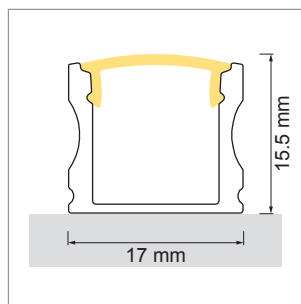

Tec AB Aluminum profile

- LED-light-configurator
- online configurator

	description	finish	length
71.20001.50	assembled	aluminum	
76.50030.50	Profile	aluminum	3000 mm
76.50031.00	light diffuser	opal	3000 mm
76.50032.00	light diffuser	clear	3000 mm
76.50033.39	end cap	bright grey	
76.50034.10	Mounting clip	stainless steel	

i Order LED Strip unit separately (page A-1.15 - A-1.18).