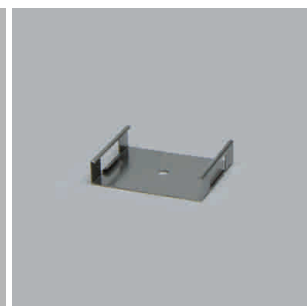

LED profile lights

LED profiles - Light-Configurator, Cover, Railo, Derby

Cover Aluprofil

- LED light configurator
- Online-Konfigurator

	description	finish	length
71.20010.50	assembled	aluminum	
76.50058.50	Profile	aluminum	6000 mm
76.50059.00	light diffuser	opal white	6000 mm
76.50060.39	end cap	bright grey	
76.50061.10	Mounting clip	stainless steel	

i Order LED Strip unit separately (page A-1.12 - A-1.15).

Railo - Aluminum profile

- LED light configurator
- Online-Konfigurator

	description	finish	length	length
71.20011.50	assembled	aluminum		
76.50062.50	Profile	aluminum	3000 mm	
76.50063.00	light diffuser	opal white	3000 mm	round
76.50064.00	light diffuser	opal white	3000 mm	square
76.50065.39	end cap	bright grey		round
76.50066.39	end cap	bright grey		square

i Order LED Strip unit separately (page A-1.12 - A-1.15).

Derby Aluminum profile

- LED light configurator
- Online-Konfigurator

	description	finish	length
71.20039.05	assembled	stainless steel	
76.50067.05	Profile	stainless steel	2500 mm
76.50068.00	light diffuser	opal white	2500 mm
76.50069.05	end cap	stainless steel	
76.50070.39	Mounting clip	bright grey	