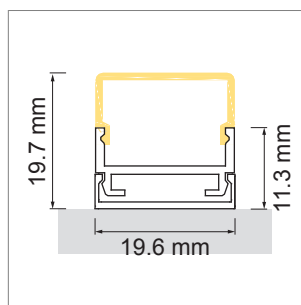

LED profile lights

LED profiles - Light-Configurator, Cover, Railo, Derby

Cover Aluprofil

- LED light configurator
- Online-Konfigurator

	description	finish	length
71.20010.50	assembled	aluminum	
76.50058.50	Profile	aluminum	6000 mm
76.50059.00	light diffuser	opal white	6000 mm
76.50060.39	end cap	bright grey	
76.50061.10	Mounting clip	stainless steel	

i Order LED Strip unit separately (page A-1.12 - A-1.15).

Railo - Aluminum profile

- LED light configurator
- Online-Konfigurator

	description	finish	length	length
71.20011.50	assembled	aluminum		
76.50062.50	Profile	aluminum	3000 mm	
76.50063.00	light diffuser	opal white	3000 mm	round
76.50064.00	light diffuser	opal white	3000 mm	square
76.50065.39	end cap	bright grey		round
76.50066.39	end cap	bright grey		square

i Order LED Strip unit separately (page A-1.12 - A-1.15).

Derby Aluminum profile

- LED light configurator
- Online-Konfigurator

	description	finish	length
71.20039.05	assembled	stainless steel	
76.50067.05	Profile	stainless steel	2500 mm
76.50068.00	light diffuser	opal white	2500 mm
76.50069.05	end cap	stainless steel	
76.50070.39	Mounting clip	bright grey	