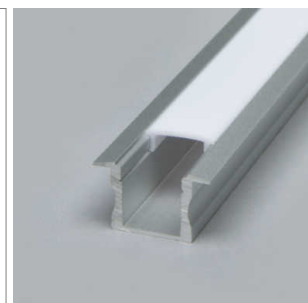

**Tango AB11 Aluminum profile**

- LED-light-configurator
- online configurator

	description	finish	length
71.20026.50	assembled	aluminum	
76.50022.50	Profile	aluminum	3000 mm
76.50023.00	light diffuser	opal	3000 mm
76.50024.39	end cap	bright grey	
76.50025.00	Mounting clip	transparent	

**i** Order LED Stripes unit separately (page A-1.15 - A-1.18).

**Tec EB Aluminum profile**

- LED-light-configurator
- online configurator

	description	finish	length
71.20000.50	assembled	aluminum	
76.50026.50	Profile	aluminum	3000 mm
76.50027.00	light diffuser	opal	3000 mm
76.50028.00	light diffuser	clear	3000 mm
76.50029.39	end cap	bright grey	

**i** Order LED-Stripes unit separately (page A-1.15 - A-1.18).

**Tec AB Aluminum profile**

- LED-light-configurator
- online configurator

	description	finish	length
71.20001.50	assembled	aluminum	
76.50030.50	Profile	aluminum	3000 mm
76.50031.00	light diffuser	opal	3000 mm
76.50032.00	light diffuser	clear	3000 mm
76.50033.39	end cap	bright grey	
76.50034.10	Mounting clip	stainless steel	