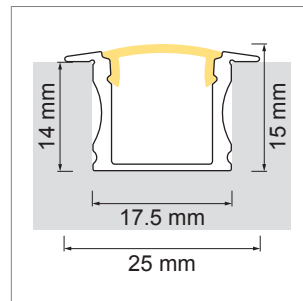

Tango AB11 Aluminum profile

- LED-light-configurator
- Online-Konfigurator

	description	finish	length
71.20026.50	assembled	aluminum	
76.50022.50	Profile	aluminum	3000 mm
76.50023.00	light diffuser	opal	3000 mm
76.50024.39	end cap	bright grey	
76.50025.00	Mounting clip	transparent	

i Order LED Stripes unit separately (page A-1.15 - A-1.18).

**Tec EB Aluminum profile**

- LED-light-configurator
- Online-Konfigurator

	description	finish	length
71.20000.50	assembled	aluminum	
76.50026.50	Profile	aluminum	3000 mm
76.50027.00	light diffuser	opal	3000 mm
76.50028.00	light diffuser	clear	3000 mm
76.50029.39	end cap	bright grey	

i Order LED-Stripes unit separately (page A-1.15 - A-1.18).

**Tec AB Aluminum profile**

- LED-light-configurator
- Online-Konfigurator

	description	finish	length
71.20001.50	assembled	aluminum	
76.50030.50	Profile	aluminum	3000 mm
76.50031.00	light diffuser	opal	3000 mm
76.50032.00	light diffuser	clear	3000 mm
76.50033.39	end cap	bright grey	
76.50034.10	Mounting clip	stainless steel	