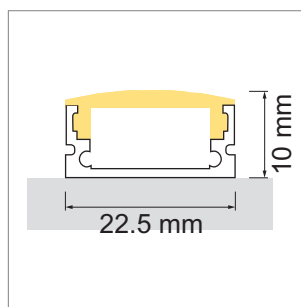

**Tango AB11 Aluminum profile**

- LED-light-configurator
- online configurator

	description	finish	length
71.20026.50	assembled	aluminum	
76.50022.50	Profile	aluminum	3000 mm
76.50023.00	light diffuser	opal	3000 mm
76.50024.39	end cap	bright grey	
76.50025.00	Mounting clip	transparent	

**i** Order LED Stripes unit separately (page A-1.15 - A-1.18).

**Tec EB Aluminum profile**

- LED-light-configurator
- online configurator

	description	finish	length
71.20000.50	assembled	aluminum	
76.50026.50	Profile	aluminum	3000 mm
76.50027.00	light diffuser	opal	3000 mm
76.50028.00	light diffuser	clear	3000 mm
76.50029.39	end cap	bright grey	

**i** Order LED-Stripes unit separately (page A-1.15 - A-1.18).

**Tec AB Aluminum profile**

- LED-light-configurator
- online configurator

	description	finish	length
71.20001.50	assembled	aluminum	
76.50030.50	Profile	aluminum	3000 mm
76.50031.00	light diffuser	opal	3000 mm
76.50032.00	light diffuser	clear	3000 mm
76.50033.39	end cap	bright grey	
76.50034.10	Mounting clip	stainless steel	