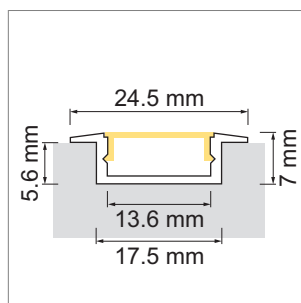

**Veno Aluminum profile**

- LED-light-configurator
- online configurator

	description	finish	length
71.20058.50	assembled	aluminum	
76.50007.50	Profile	aluminum	6000 mm
76.50008.00	light diffuser	opal	6000 mm
76.50009.39	end cap left	bright grey	
76.50113.39	end cap right	bright grey	

**i** Order LED-Stripes unit separately (page A-1.15 - A-1.18).

**Tango EB01 Aluminum profile**

- LED-light-configurator
- online configurator

	description	finish	length
71.20156.50	assembled	aluminum	
76.50013.50	Profile	aluminum	5000 mm
76.50014.00	light diffuser	opal	5000 mm
76.50016.39	end cap	bright grey	

**i** Order LED-Stripes unit separately (page A-1.15 - A-1.18).

**Tango AB01 Aluminum profile**

- LED light configurator
- online configurator

	description	finish	length
71.20096.50	assembled	aluminum	
76.50017.50	Profile	aluminum	3000 mm
76.50018.00	light diffuser	opal	3000 mm
76.50019.00	light diffuser	clear	3000 mm
76.50020.39	end cap	bright grey	
76.50021.10	Mounting clip	stainless steel	