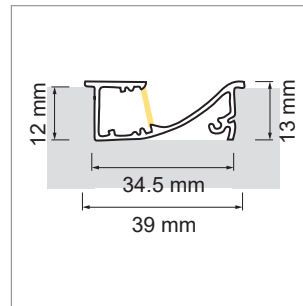

**Veno Aluminum profile**

- LED-light-configurator
- online configurator

	description	finish	length
71.20058.50	assembled	aluminum	
76.50007.50	Profile	aluminum	6000 mm
76.50008.00	light diffuser	opal	6000 mm
76.50009.39	end cap left	bright grey	
76.50113.39	end cap right	bright grey	

**i** Order LED-Stripes unit separately (page A-1.15 - A-1.18).

**Tango EB01 Aluminum profile**

- LED-light-configurator
- online configurator

	description	finish	length
71.20156.50	assembled	aluminum	
76.50013.50	Profile	aluminum	5000 mm
76.50014.00	light diffuser	opal	5000 mm
76.50016.39	end cap	bright grey	

**i** Order LED-Stripes unit separately (page A-1.15 - A-1.18).

**Tango AB01 Aluminum profile**

- LED light configurator
- online configurator

	description	finish	length
71.20096.50	assembled	aluminum	
76.50017.50	Profile	aluminum	3000 mm
76.50018.00	light diffuser	opal	3000 mm
76.50019.00	light diffuser	clear	3000 mm
76.50020.39	end cap	bright grey	
76.50021.10	Mounting clip	stainless steel	