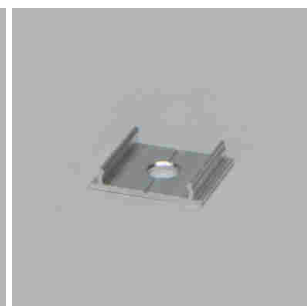

## LED profiles - LED Configurator, Slim EK, Delta 01, 02

### Slim EK Aluminum profile

- LED light configurator
- Online-Konfigurator

	description	finish	length
<a href="#">71.20022.50</a>	assembled	aluminum	
<a href="#">76.50049.50</a>	Profile	aluminum	2000 mm
<a href="#">76.50050.00</a>	light diffuser	opal white	2000 mm
<a href="#">76.50051.00</a>	light diffuser	transparent	2000 mm
<a href="#">76.50052.39</a>	end cap	bright grey	
<a href="#">76.50053.10</a>	Mounting clip	stainless steel	

### Delta 01 Aluminum profile

- LED light configurator
- Online-Konfigurator

	description	finish	length
<a href="#">71.20030.50</a>	assembled	aluminum	
<a href="#">76.50054.50</a>	Profile	aluminum	6000 mm
<a href="#">76.50055.00</a>	light diffuser	opal white	2000 mm

### Delta 02 Aluminum profile

- LED light configurator
- Online-Konfigurator

	description	finish	length
<a href="#">71.20031.50</a>	assembled	aluminum	
<a href="#">76.50056.50</a>	Profile	aluminum	6000 mm
<a href="#">76.50057.00</a>	light diffuser	opal white	2000 mm