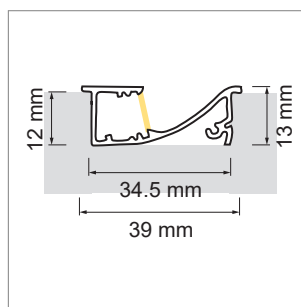

**Veno Aluminum profile**

- LED-light-configurator
- online configurator

	description	finish	length
71.20058.50	assembled	aluminum	
76.50007.50	Profile	aluminum	6000 mm
76.50008.00	light diffuser	opal	6000 mm
76.50009.39	end cap left	bright grey	
76.50113.39	end cap right	bright grey	

**i** Order LED-Stripes unit separately (page A-1.15 - A-1.18).

**Tango EB01 Aluminum profile**

- LED-light-configurator
- online configurator

	description	finish	length
71.20156.50	assembled	aluminum	
76.50013.50	Profile	aluminum	5000 mm
76.50014.00	light diffuser	opal	5000 mm
76.50016.39	end cap	bright grey	

**i** Order LED-Stripes unit separately (page A-1.15 - A-1.18).

**Tango AB01 Aluminum profile**

- LED light configurator
- online configurator

	description	finish	length
71.20096.50	assembled	aluminum	
76.50017.50	Profile	aluminum	3000 mm
76.50018.00	light diffuser	opal	3000 mm
76.50019.00	light diffuser	clear	3000 mm
76.50020.39	end cap	bright grey	
76.50021.10	Mounting clip	stainless steel	