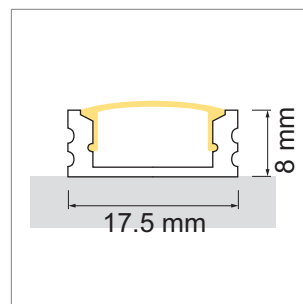

Tango AB01 Aluminum profile

- LED light configurator
- Online-Konfigurator

	description	finish	length
71.20096.50	assembled	aluminum	
76.50017.50	Profile	aluminum	3000 mm
76.50018.00	light diffuser	opal	3000 mm
76.50019.00	light diffuser	clear	3000 mm
76.50020.39	end cap	bright grey	
76.50021.10	Mounting clip	stainless steel	

i Order LEDes Strip unit separately (page A-1.15 - A-1.18).