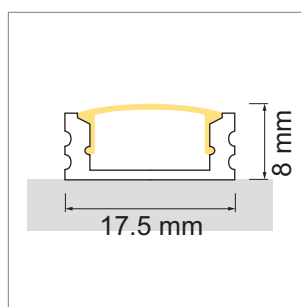

Tango AB01 Aluminum profile

- LED light configurator
- online configurator

	description	finish	length
71.20096.50	assembled	aluminum	
76.50017.50	Profile	aluminum	3000 mm
76.50018.00	light diffuser	opal	3000 mm
76.50019.00	light diffuser	clear	3000 mm
76.50020.39	end cap	bright grey	
76.50021.10	Mounting clip	stainless steel	

i Order LEDes Strip unit separately (page A-1.15 - A-1.18).