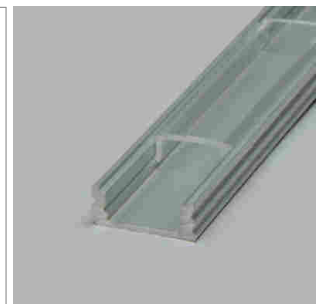

Tango AB01 Aluminum profile

- LED light configurator
- online configurator

	description	finish	length
71.20096.50	assembled	aluminum	
76.50017.50	Profile	aluminum	3000 mm
76.50018.00	light diffuser	opal	3000 mm
76.50019.00	light diffuser	clear	3000 mm
76.50020.39	end cap	bright grey	
76.50021.10	Mounting clip	stainless steel	

i Order LEDes Strip unit separately (page A-1.15 - A-1.18).