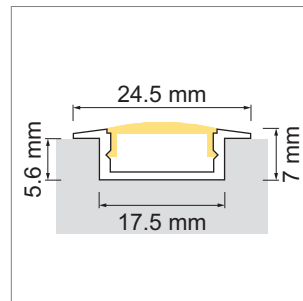

Veno Aluminum profile

- LED-light-configurator
- Online-Konfigurator

	description	finish	length
71.20058.50	assembled	aluminum	
76.50007.50	Profile	aluminum	6000 mm
76.50008.00	light diffuser	opal	6000 mm
76.50009.39	end cap	bright grey	

i Order LED-Stripes unit separately (page A-1.15 - A-1.18).

**Tango EB01 Aluminum profile**

- LED-light-configurator
- Online-Konfigurator

	description	finish	length
71.20024.50	assembled	aluminum	
76.50013.50	Profile	aluminum	3000 mm
76.50014.00	light diffuser	opal	3000 mm
76.50015.00	light diffuser	clear	3000 mm
76.50016.39	end cap	bright grey	

i Order LED-Stripes unit separately (page A-1.15 - A-1.18).

**Tango AB01 Aluminum profile**

- LED light configurator
- Online-Konfigurator

	description	finish	length
71.20096.50	assembled	aluminum	
76.50017.50	Profile	aluminum	3000 mm
76.50018.00	light diffuser	opal	3000 mm
76.50019.00	light diffuser	clear	3000 mm
76.50020.39	end cap	bright grey	
76.50021.10	Mounting clip	stainless steel	