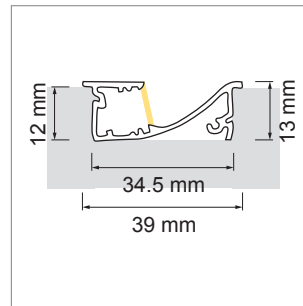

Veno Aluminum profile

- LED-light-configurator
- Online-Konfigurator

	description	finish	length
71.20058.50	assembled	aluminum	
76.50007.50	Profile	aluminum	6000 mm
76.50008.00	light diffuser	opal	6000 mm
76.50009.39	end cap	bright grey	

i Order LED-Stripes unit separately (page A-1.15 - A-1.18).

**Tango EB01 Aluminum profile**

- LED-light-configurator
- Online-Konfigurator

	description	finish	length
71.20024.50	assembled	aluminum	
76.50013.50	Profile	aluminum	3000 mm
76.50014.00	light diffuser	opal	3000 mm
76.50015.00	light diffuser	clear	3000 mm
76.50016.39	end cap	bright grey	

i Order LED-Stripes unit separately (page A-1.15 - A-1.18).

**Tango AB01 Aluminum profile**

- LED light configurator
- Online-Konfigurator

	description	finish	length
71.20096.50	assembled	aluminum	
76.50017.50	Profile	aluminum	3000 mm
76.50018.00	light diffuser	opal	3000 mm
76.50019.00	light diffuser	clear	3000 mm
76.50020.39	end cap	bright grey	
76.50021.10	Mounting clip	stainless steel	