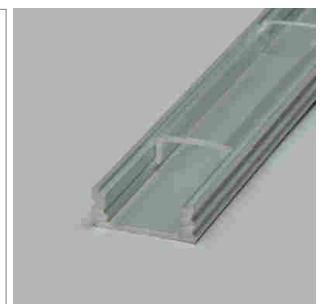

Tango AB01 Aluminum profile

- LED light configurator
- Online-Konfigurator

	description	finish	length
71.20096.50	assembled	aluminum	
76.50017.50	Profile	aluminum	3000 mm
76.50018.00	light diffuser	opal	3000 mm
76.50019.00	light diffuser	clear	3000 mm
76.50020.39	end cap	bright grey	
76.50021.10	Mounting clip	stainless steel	

i Order LEDes Strip unit separately (page A-1.15 - A-1.18).