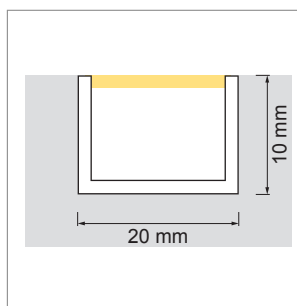

Delta 02 Aluminum profile

- LED light configurator
- Online-Konfigurator

	description	finish	length
71.20031.50	assembled	aluminum	
76.50056.50	Profile	aluminum	6000 mm
76.50057.00	light diffuser	opal white	2000 mm

i Order LED Strip unit separately (page A-1.12 - A-1.15).