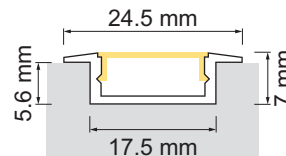

**Veno Aluminum profile**

- LED-light-configurator
- online configurator

	description	finish	length
71.20058.50	assembled	aluminum	
76.50007.50	Profile	aluminum	6000 mm
76.50008.00	light diffuser	opal	6000 mm
76.50009.39	end cap left	bright grey	
76.50113.39	end cap right	bright grey	

**i** Order LED-Stripes unit separately (page A-1.15 - A-1.18).

**Tango EB01 Aluminum profile**

- LED-light-configurator
- online configurator

	description	finish	length
71.20156.50	assembled	aluminum	
76.50013.50	Profile	aluminum	5000 mm
76.50014.00	light diffuser	opal	5000 mm
76.50016.39	end cap	bright grey	

**i** Order LED-Stripes unit separately (page A-1.15 - A-1.18).

**Tango AB01 Aluminum profile**

- LED light configurator
- online configurator

	description	finish	length
71.20096.50	assembled	aluminum	
76.50017.50	Profile	aluminum	3000 mm
76.50018.00	light diffuser	opal	3000 mm
76.50019.00	light diffuser	clear	3000 mm
76.50020.39	end cap	bright grey	
76.50021.10	Mounting clip	stainless steel	