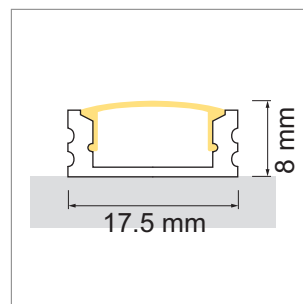

Tango AB01 Aluminum profile

- LED light configurator
- online configurator

	description	finish	length
71.20096.50	assembled	aluminum	
76.50017.50	Profile	aluminum	3000 mm
76.50018.00	light diffuser	opal	3000 mm
76.50019.00	light diffuser	clear	3000 mm
76.50020.39	end cap	bright grey	
76.50021.10	Mounting clip	stainless steel	

i Order LEDes Strip unit separately (page A-1.15 - A-1.18).