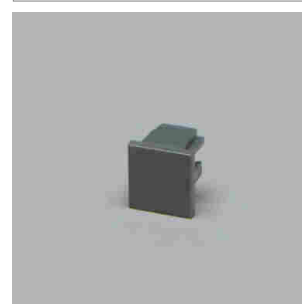

Bano Aluminum profile

- LED-light-.configurator
- online configurator

	description	finish	length
71.20057.50	assembled	aluminum	
76.50003.50	Profile	aluminum	6000 mm
76.50004.00	light diffuser	opal	6000 mm
76.50005.39	end cap	bright grey	
76.50006.39	Mounting clip	bright grey	

i Order LED-Stripes unit separately (page A-1.15 - A-1.18).