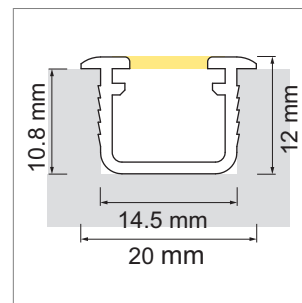

	description	language
90.30200.01	PROJEKTER	GER
90.30200.02	PROJEKTER	F

i **LUX-Manufaktur**
Download the PROJEKTER as PDF file.

Mano Aluminum profile

- LED-light-configurator
- online configurator

	description	finish	length
71.20056.50	assembled	aluminum	
76.50000.50	Profile	aluminum	6000 mm
76.50001.00	light diffuser	opal	6000 mm
76.50002.39	end cap	bright grey	

i Order LED-Stripes unit separately (page A-1.15 - A-1.18).

Bano Aluminum profile

- LED-light-.configurator
- online configurator

	description	finish	length
71.20057.50	assembled	aluminum	
76.50003.50	Profile	aluminum	6000 mm
76.50004.00	light diffuser	opal	6000 mm
76.50005.39	end cap	bright grey	
76.50006.39	Mounting clip	bright grey	