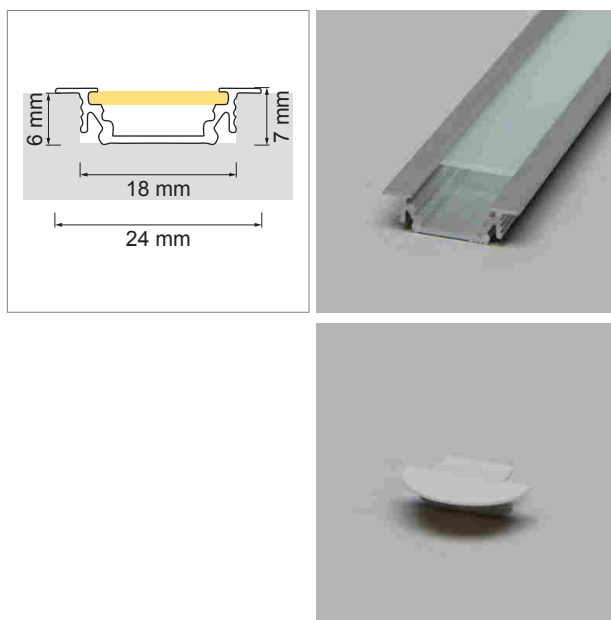

LED profile lights

LED profiles - Configurator, Tec EK, Slim EB, AB

Tec EK Aluminum profile

- LED light configurator
- Online-Konfigurator

	description	finish	length	type
71.20002.50	assembled	aluminum		
76.50035.50	Profile	aluminum	3000 mm	
76.50036.00	light diffuser	opal white	3000 mm	round
76.50036.00	light diffuser	opal white	3000 mm	square
76.50038.39	end cap	bright grey		round
76.50112.39	end cap	bright grey		square
76.50039.10	Mounting clip	stainless steel		

i Order LED Strip unit separately (page A-1.12 - A-1.15).

Slim EB Aluminum profile

- LED light configurator
- Online-Konfigurator

	description	finish	length
71.20020.50	assembled	aluminum	
76.50040.50	Profile	aluminum	2000 mm
76.50041.00	light diffuser	opal white	2000 mm
76.50042.00	light diffuser	transparent	2000 mm
76.50043.39	end cap	bright grey	

i Order LED Strip unit separately (page A-1.12 - A-1.15).

Slim AB Aluminum profile

- LED light configurator
- Online-Konfigurator

	description	finish	length
71.20021.50	assembled	aluminum	
76.50044.50	Profile	aluminum	2000 mm
76.50045.00	light diffuser	opal white	2000 mm
76.50046.00	light diffuser	transparent	2000 mm
76.50047.39	end cap	bright grey	
76.50048.10	Mounting clip	stainless steel	