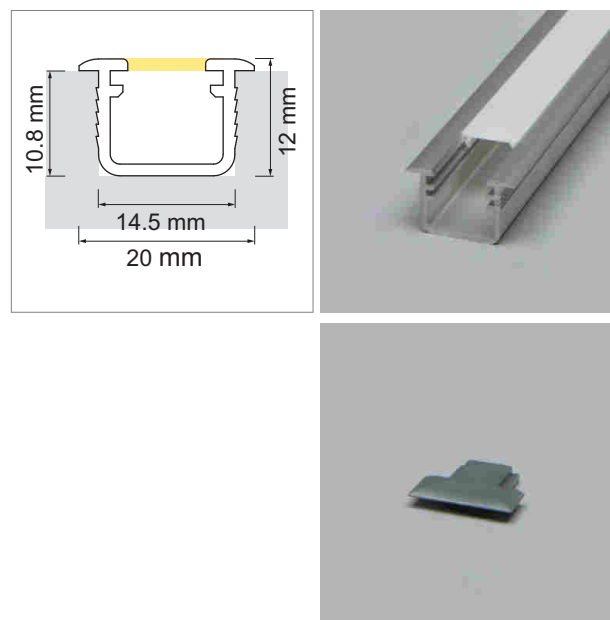

**PROJEKTER - Order folder**

LUX-Manufacture's order folder for kitchens, furniture and interior fixtures. Uncomplicated and quick ordering of your tailor-made lighting equipment:

- LED Stripes are pre-assembled and ready to install
- Tailored aluminium assembly profiles, incl. installation material
- 12 volt, variations, various light colors
- Delivery within 72 hours

	description	language
<a href="#">90.30200.01</a>	PROJEKTER	GER
<a href="#">90.30200.02</a>	PROJEKTER	F

**i** **LUX-Manufaktur**  
Download the PROJEKTER as PDF file.

**Mano Aluminum profile**

- LED-light-configurator
- Online-Konfigurator

	description	finish	length
<a href="#">71.20056.50</a>	assembled	aluminum	
<a href="#">76.50000.50</a>	Profile	aluminum	6000 mm
<a href="#">76.50001.00</a>	light diffuser	opal	6000 mm
<a href="#">76.50002.39</a>	end cap	bright grey	

**i** Order LED-Stripes unit separately (page A-1.15 - A-1.18).

**Bano Aluminum profile**

- LED-light-.configurator
- Online-Konfigurator

	description	finish	length
<a href="#">71.20057.50</a>	assembled	aluminum	
<a href="#">76.50003.50</a>	Profile	aluminum	6000 mm
<a href="#">76.50004.00</a>	light diffuser	opal	6000 mm
<a href="#">76.50005.39</a>	end cap	bright grey	
<a href="#">76.50006.39</a>	Mounting clip	bright grey	