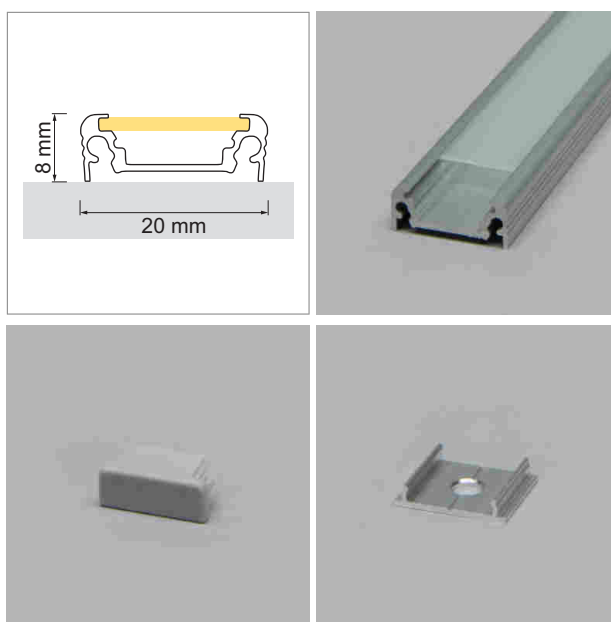

Slim AB Aluminum profile

- LED light configurator
- Online-Konfigurator

	description	finish	length
71.20021.50	assembled	aluminum	
76.50044.50	Profile	aluminum	2000 mm
76.50045.00	light diffuser	opal white	2000 mm
76.50046.00	light diffuser	transparent	2000 mm
76.50047.39	end cap	bright grey	
76.50048.10	Mounting clip	stainless steel	

i Order LED Strip unit separately (page A-1.12 - A-1.15).