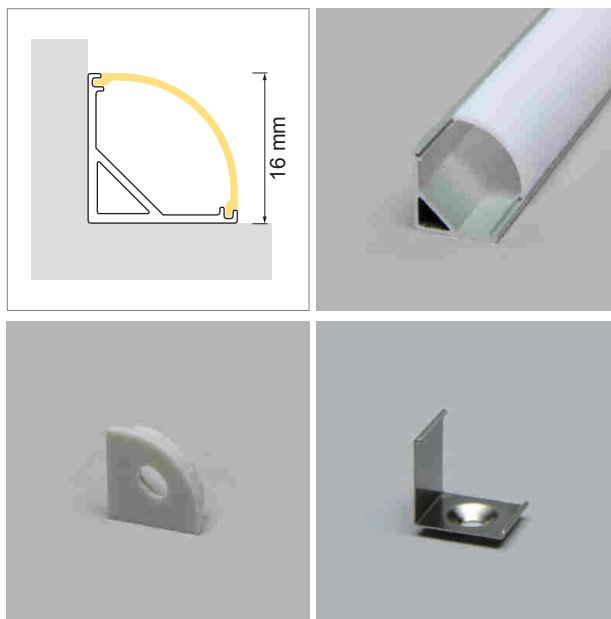

LED profile lights

LED profiles - Configurator, Tec EK, Slim EB, AB

Tec EK Aluminum profile

- LED light configurator
- Online-Konfigurator

	description	finish	length	type
71.20002.50	assembled	aluminum		
76.50035.50	Profile	aluminum	3000 mm	
76.50036.00	light diffuser	opal white	3000 mm	round
76.50036.00	light diffuser	opal white	3000 mm	square
76.50038.39	end cap	bright grey		round
76.50112.39	end cap	bright grey		square
76.50039.10	Mounting clip	stainless steel		

i Order LED Strip unit separately (page A-1.12 - A-1.15).

Slim EB Aluminum profile

- LED light configurator
- Online-Konfigurator

	description	finish	length
71.20020.50	assembled	aluminum	
76.50040.50	Profile	aluminum	2000 mm
76.50041.00	light diffuser	opal white	2000 mm
76.50042.00	light diffuser	transparent	2000 mm
76.50043.39	end cap	bright grey	

i Order LED Strip unit separately (page A-1.12 - A-1.15).

Slim AB Aluminum profile

- LED light configurator
- Online-Konfigurator

	description	finish	length
71.20021.50	assembled	aluminum	
76.50044.50	Profile	aluminum	2000 mm
76.50045.00	light diffuser	opal white	2000 mm
76.50046.00	light diffuser	transparent	2000 mm
76.50047.39	end cap	bright grey	
76.50048.10	Mounting clip	stainless steel	