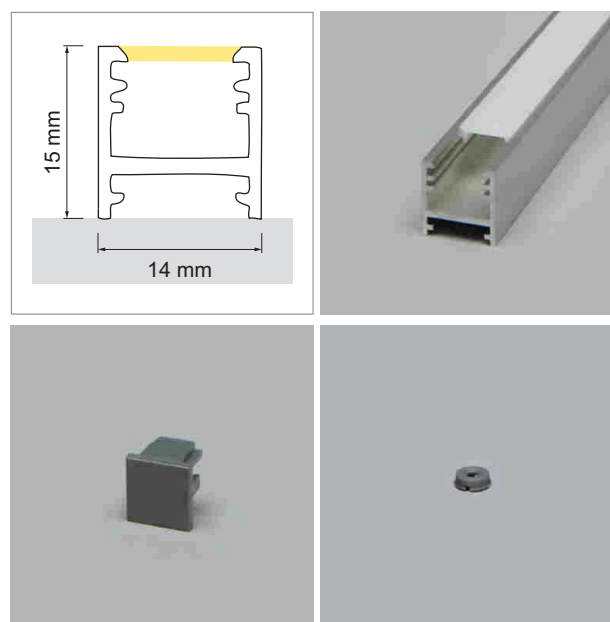

Bano Aluminum profile

- LED-light-.configurator
- Online-Konfigurator

	description	finish	length
71.20057.50	assembled	aluminum	
76.50003.50	Profile	aluminum	6000 mm
76.50004.00	light diffuser	opal	6000 mm
76.50005.39	end cap	bright grey	
76.50006.39	Mounting clip	bright grey	

i Order LED-Stripes unit separately (page A-1.15 - A-1.18).