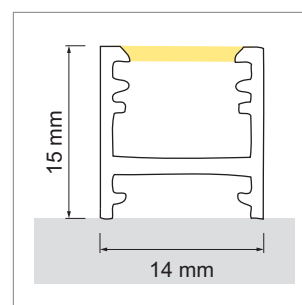

Bano Aluminum profile

- LED-light-.configurator
- online configurator

	description	finish	length
71.20057.50	assembled	aluminum	
76.50003.50	Profile	aluminum	6000 mm
76.50004.00	light diffuser	opal	6000 mm
76.50005.39	end cap	bright grey	
76.50006.39	Mounting clip	bright grey	

i Order LED-Stripes unit separately (page A-1.15 - A-1.18).