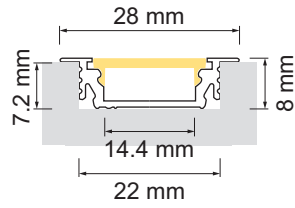

Veno Aluminum profile

- LED-light-configurator
- online configurator

	description	finish	length
71.20158.50	assembled	aluminum	
76.50166.50	Profile	aluminum	4000 mm

i Order LED-Stripes unit separately (page A-1.15 - A-1.18).

Bano - light diffuser

	description	finish	length
76.50167.00	light diffuser	milky	4000 mm

Bano - end cap

	description	finish
76.50168.39	end cap	bright grey