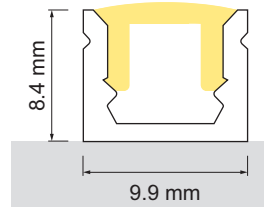

### Mini - surface mounted light LED, Surface mounted profile

- LED-light-configurator
- online configurator

	description	finish	length
71.20098.50	assembled	aluminum	
76.50010.50	Profile	aluminum	3000 mm
76.50011.00	light diffuser	opal	3000 mm
76.50012.39	end cap	bright grey	
76.50116.10	Mounting clip	bright grey	