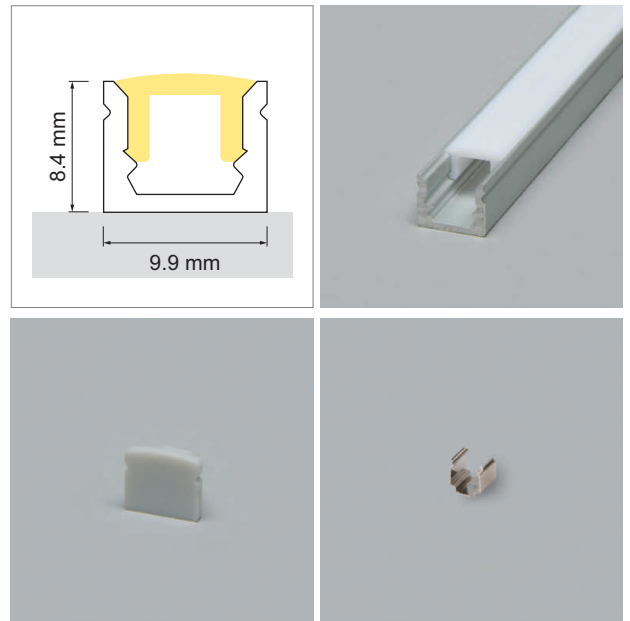

LED Profil lights

LED profiles - Configurator LED, Mini

Mini - surface mounted light LED, Surface mounted profile

- LED-light-configurator
- online configurator

	description	finish	length
71.20098.50	assembled	aluminum	
76.50010.50	Profile	aluminum	3000 mm
76.50011.00	light diffuser	opal	3000 mm
76.50012.39	end cap	bright grey	
76.50116.10	Mounting clip	bright grey	

i Order LED Stripes unit separately (page A-1.15.1).

i • Projekter komplett als PDF downloaden.