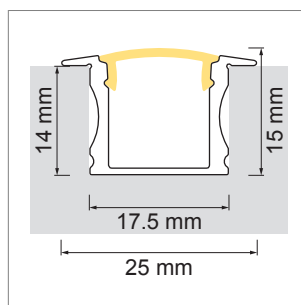

LED profile lights

LED profiles - Configurator, Tec Tango AB11, Tec EB, AB

Tango AB11 Aluminum profile

- LED light configurator
- Online-Konfigurator

	description	finish	length
71.20026.50	assembled	aluminum	
76.50022.50	Profile	aluminum	3000 mm
76.50023.00	light diffuser	opal white	3000 mm
76.50024.39	end cap	bright grey	
76.50025.00	Mounting clip	transparent	

i Order LED Strip unit separately (page A-1.12 - A-1.15).

Tec EB Aluminum profile

- LED light configurator
- Online-Konfigurator

	description	finish	length
71.20000.50	assembled	aluminum	
76.50026.50	Profile	aluminum	3000 mm
76.50027.00	light diffuser	opal white	3000 mm
76.50028.00	light diffuser	transparent	3000 mm
76.50029.39	end cap	bright grey	

i Order LED Strip unit separately (page A-1.12 - A-1.15).

Tec AB Aluminum profile

- LED light configurator
- Online-Konfigurator

	description	finish	length
71.20001.50	assembled	aluminum	
76.50030.50	Profile	aluminum	3000 mm
76.50031.00	light diffuser	opal white	3000 mm
76.50032.00	light diffuser	transparent	3000 mm
76.50033.39	end cap	bright grey	
76.50034.10	Mounting clip	stainless steel	