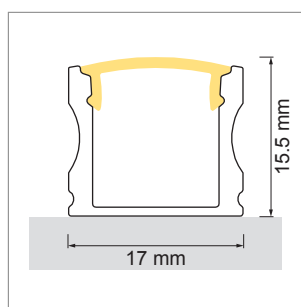

Tec AB Aluminum profile

- LED light configurator
- Online-Konfigurator

	description	finish	length
71.20001.50	assembled	aluminum	
76.50030.50	Profile	aluminum	3000 mm
76.50031.00	light diffuser	opal white	3000 mm
76.50032.00	light diffuser	transparent	3000 mm
76.50033.39	end cap	bright grey	
76.50034.10	Mounting clip	stainless steel	

i Order LED Strip unit separately (page A-1.12 - A-1.15).