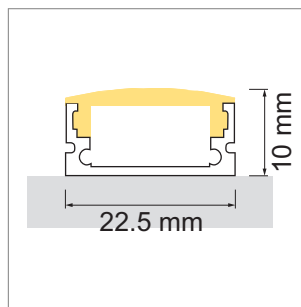

LED profile lights

LED profiles - Configurator, Tec Tango AB11, Tec EB, AB

Tango AB11 Aluminum profile

- LED light configurator
- Online-Konfigurator

	description	finish	length
71.20026.50	assembled	aluminum	
76.50022.50	Profile	aluminum	3000 mm
76.50023.00	light diffuser	opal white	3000 mm
76.50024.39	end cap	bright grey	
76.50025.00	Mounting clip	transparent	

i Order LED Strip unit separately (page A-1.12 - A-1.15).

Tec EB Aluminum profile

- LED light configurator
- Online-Konfigurator

	description	finish	length
71.20000.50	assembled	aluminum	
76.50026.50	Profile	aluminum	3000 mm
76.50027.00	light diffuser	opal white	3000 mm
76.50028.00	light diffuser	transparent	3000 mm
76.50029.39	end cap	bright grey	

i Order LED Strip unit separately (page A-1.12 - A-1.15).

Tec AB Aluminum profile

- LED light configurator
- Online-Konfigurator

	description	finish	length
71.20001.50	assembled	aluminum	
76.50030.50	Profile	aluminum	3000 mm
76.50031.00	light diffuser	opal white	3000 mm
76.50032.00	light diffuser	transparent	3000 mm
76.50033.39	end cap	bright grey	
76.50034.10	Mounting clip	stainless steel	