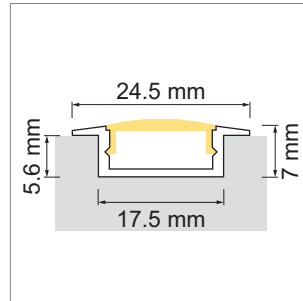

LED profile lights

LED profiles - LED Konfigurator, Veno, Tango EB01, AB01

Veno Aluminum profile

- LED light configurator
- Online-Konfigurator

	description	finish	length
71.20058.50	assembled	aluminum	
76.50007.50	Profile	aluminum	6000 mm
76.50008.00	light diffuser	opal	6000 mm
76.50009.39	end cap	bright grey	

i Order LED Strip unit separately (page A-1.12 - A-1.15).

Tango EB01 Aluminum profile

- LED light configurator
- Online-Konfigurator

	description	finish	length
71.20024.50	assembled	aluminum	
76.50013.50	Profile	aluminum	3000 mm
76.50014.00	light diffuser	opal	3000 mm
76.50015.00	light diffuser	transparent	3000 mm
76.50016.39	end cap	bright grey	

i Order LED Strip unit separately (page A-1.12 - A-1.15).

Tango AB01 Aluminum profile

- LED light configurator
- Online-Konfigurator

	description	finish	length
71.20096.50	assembled	aluminum	
76.50017.50	Profile	aluminum	3000 mm
76.50018.00	light diffuser	opal	3000 mm
76.50019.00	light diffuser	transparent	3000 mm
76.50020.39	end cap	bright grey	
76.50021.10	Mounting clip	stainless steel	