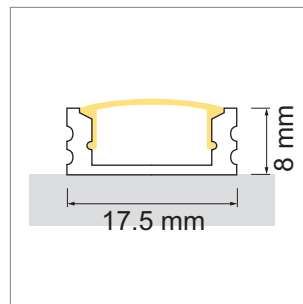

LED profile lights

LED profiles - LED Konfigurator, Veno, Tango EB01, AB01

Veno Aluminum profile

- LED light configurator
- Online-Konfigurator

	description	finish	length
71.20058.50	assembled	aluminum	
76.50007.50	Profile	aluminum	6000 mm
76.50008.00	light diffuser	opal	6000 mm
76.50009.39	end cap	bright grey	

i Order LED Strip unit separately (page A-1.12 - A-1.15).

Tango EB01 Aluminum profile

- LED light configurator
- Online-Konfigurator

	description	finish	length
71.20024.50	assembled	aluminum	
76.50013.50	Profile	aluminum	3000 mm
76.50014.00	light diffuser	opal	3000 mm
76.50015.00	light diffuser	transparent	3000 mm
76.50016.39	end cap	bright grey	

i Order LED Strip unit separately (page A-1.12 - A-1.15).

Tango AB01 Aluminum profile

- LED light configurator
- Online-Konfigurator

	description	finish	length
71.20096.50	assembled	aluminum	
76.50017.50	Profile	aluminum	3000 mm
76.50018.00	light diffuser	opal	3000 mm
76.50019.00	light diffuser	transparent	3000 mm
76.50020.39	end cap	bright grey	
76.50021.10	Mounting clip	stainless steel	