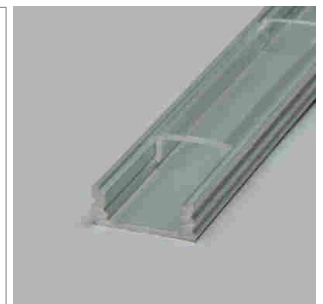

LED profile lights

LED profiles - LED Konfigurator, Veno, Tango EB01, AB01

Veno Aluminum profile

- LED light configurator
- Online-Konfigurator

	description	finish	length
71.20058.50	assembled	aluminum	
76.50007.50	Profile	aluminum	6000 mm
76.50008.00	light diffuser	opal	6000 mm
76.50009.39	end cap	bright grey	

i Order LED Strip unit separately (page A-1.12 - A-1.15).

Tango EB01 Aluminum profile

- LED light configurator
- Online-Konfigurator

	description	finish	length
71.20024.50	assembled	aluminum	
76.50013.50	Profile	aluminum	3000 mm
76.50014.00	light diffuser	opal	3000 mm
76.50015.00	light diffuser	transparent	3000 mm
76.50016.39	end cap	bright grey	

i Order LED Strip unit separately (page A-1.12 - A-1.15).

Tango AB01 Aluminum profile

- LED light configurator
- Online-Konfigurator

	description	finish	length
71.20096.50	assembled	aluminum	
76.50017.50	Profile	aluminum	3000 mm
76.50018.00	light diffuser	opal	3000 mm
76.50019.00	light diffuser	transparent	3000 mm
76.50020.39	end cap	bright grey	
76.50021.10	Mounting clip	stainless steel	