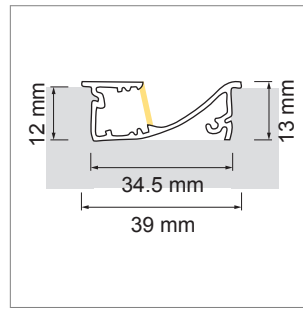

LED profile lights

LED profiles - LED Konfigurator, Veno, Tango EB01, AB01

Veno Aluminum profile

- LED light configurator
- Online-Konfigurator

	description	finish	length
71.20058.50	assembled	aluminum	
76.50007.50	Profile	aluminum	6000 mm
76.50008.00	light diffuser	opal	6000 mm
76.50009.39	end cap	bright grey	

i Order LED Strip unit separately (page A-1.12 - A-1.15).

Tango EB01 Aluminum profile

- LED light configurator
- Online-Konfigurator

	description	finish	length
71.20024.50	assembled	aluminum	
76.50013.50	Profile	aluminum	3000 mm
76.50014.00	light diffuser	opal	3000 mm
76.50015.00	light diffuser	transparent	3000 mm
76.50016.39	end cap	bright grey	

i Order LED Strip unit separately (page A-1.12 - A-1.15).

Tango AB01 Aluminum profile

- LED light configurator
- Online-Konfigurator

	description	finish	length
71.20096.50	assembled	aluminum	
76.50017.50	Profile	aluminum	3000 mm
76.50018.00	light diffuser	opal	3000 mm
76.50019.00	light diffuser	transparent	3000 mm
76.50020.39	end cap	bright grey	
76.50021.10	Mounting clip	stainless steel	