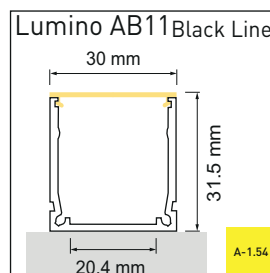

Profilés LED

Profilés LED d'angle

Luminaire LED 230V