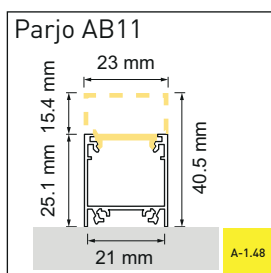

Profilés LED

Profilés LED d'angle

Luminaire LED 230V