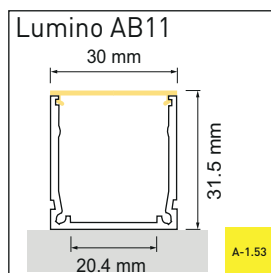

Profilés LED

Profilés LED d'angle

Luminaire LED 230V