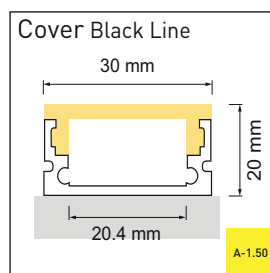

Profilés LED

Profilés LED d'angle

Luminaire LED 230V