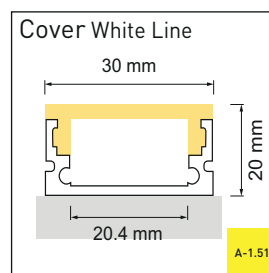

Profilés LED

Profilés LED d'angle

Luminaire LED 230V