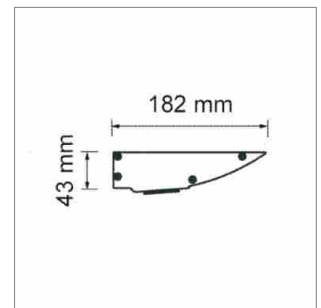

LED Möbelbeleuchtung

Fluorescent light - Geran

Geran - Surface mounted fluorescent light 230 V

The high-quality light fixture impresses by its flat design.

- Electronic ballast
- Cable 2000 mm, plug loosely enclosed
- main lead exit in the back 70 mm from outside left
- Rocker switch

1. **i** **No longer available - replacement article on request.**
2. For spare lightbulbs (page A-1.86).

1. **i** Energy label (page A-1.91), RA-Faktor (page A-1.90), Lumen (page A-1.90, Light colour (page A-1.90).