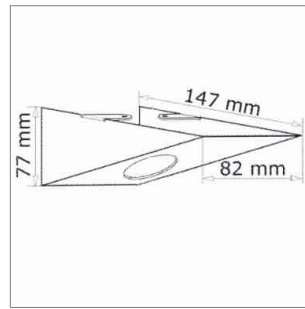

## Py - Power Socket

- Multiple socket: black
- Socket: 2000 mm cord, 3x 1.5 mm<sup>2</sup> cable terminal
- Switch: Cable 2000 mm, 1x Euro- Flat plug, 1x Euro socket

	finish	type
76.26143.10	stainless steel	T13 / 10 A

## Finix - Surface Halogen Light 12 V

- Surface light with triangular casing
- Cable 2000 mm with Round NV male plug

	finish	watt	light colour	electric main
76.26140.10	stainless steel	20 W	3000 K	2000 mm