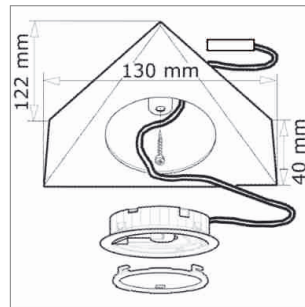

Finix - Surface Halogen Light 12 V

- Surface light with triangular casing
- Cable 2000 mm with Round NV male plug

	finish	watt	light colour	electric main
76.26140.10	stainless steel	20 W	3000 K	2000 mm

i Accessories transformer, converter (page A-1.50), ROUND NV plug-in connection system (page , A-1.50), for spare lightbulbs (page A-1.86).