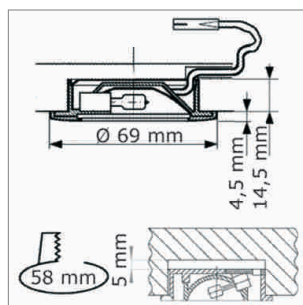

### Pablo - Halogen Light 12 V, G4

- Cable 2000 mm with Round NV male plug
- Decorative ring with clear glass and bayonet mount

	finish	watt	light colour	electric main
76.26330.01	bright gold	20 W	3000 K	2000 mm
76.26330.03	bright chrome	20 W	3000 K	2000 mm
76.26330.04	mat chrome	20 W	3000 K	2000 mm
76.26330.06	mat nickel	20 W	3000 K	2000 mm
76.26330.11	white	20 W	3000 K	2000 mm

### Mila - Halogen Light 12 V, G4

- Cable 2000 mm with Round NV male plug
- Decorative with clear glass and ring bayonet mount

	finish	watt	light colour	electric main
76.26352.03	bright chrome	20 W	3000 K	2000 mm
76.26352.04	mat chrome	20 W	3000 K	2000 mm
76.26352.06	mat nickel	20 W	3000 K	2000 mm
76.26352.11	white	20 W	3000 K	2000 mm

### Rila - Halogen Light 12 V, G4

- Cable 2000 mm with Round NV male plug
- Decorative ring with clear glass and bayonet mount

	finish	watt	light colour	cable
76.26334.06	mat nickel	20 W	3000 K	2000 mm

### Rani - Halogen Light 12 V, G4

- Cable 2000 mm with Round NV male plug
- Decorative ring with clear glass and bayonet mount

	finish	watt	light colour	cable
76.26338.06	mat nickel	20 W	3000 K	2000 mm