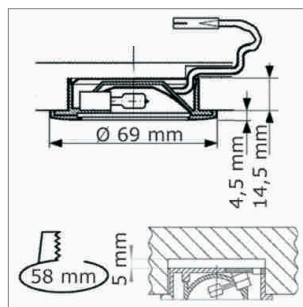

### Pablo - Halogen Light 12 V, G4

- Cable 2000 mm with Round NV male plug
- Decorative ring with clear glass and bayonet mount

	finish	watt	light colour	electric main
76.26330.01	bright gold	20 W	3000 K	2000 mm
76.26330.03	bright chrome	20 W	3000 K	2000 mm
76.26330.04	mat chrome	20 W	3000 K	2000 mm
76.26330.06	mat nickel	20 W	3000 K	2000 mm
76.26330.11	white	20 W	3000 K	2000 mm

### Mila - Halogen Light 12 V, G4

- Cable 2000 mm with Round NV male plug
- Decorative with clear glass and ring bayonet mount

	finish	watt	light colour	electric main
76.26352.03	bright chrome	20 W	3000 K	2000 mm
76.26352.04	mat chrome	20 W	3000 K	2000 mm
76.26352.06	mat nickel	20 W	3000 K	2000 mm
76.26352.11	white	20 W	3000 K	2000 mm

### Rila - Halogen Light 12 V, G4

- Cable 2000 mm with Round NV male plug
- Decorative ring with clear glass and bayonet mount

	finish	watt	light colour	cable
76.26334.06	mat nickel	20 W	3000 K	2000 mm

### Rani - Halogen Light 12 V, G4

- Cable 2000 mm with Round NV male plug
- Decorative ring with clear glass and bayonet mount

	finish	watt	light colour	cable
76.26338.06	mat nickel	20 W	3000 K	2000 mm