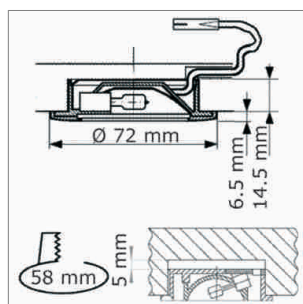

Acor - Halogen Light 12 V, G4

- Cable 2000 mm with Round NV male plug
- Decorative ring with clear glass and bayonet mount

	finish	watt	light colour	electric main
76.26342.01	bright gold	20 W	3000 K	2000 mm