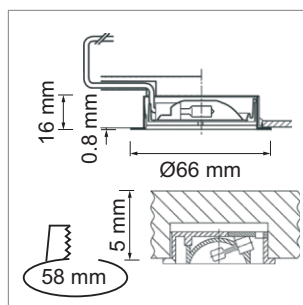

### Pablo - Halogen Light 12 V, G4

- Cable 2000 mm with Round NV male plug
- Decorative ring with clear glass and bayonet mount

	finish	watt	light colour	electric main
76.26330.01	bright gold	20 W	3000 K	2000 mm
76.26330.03	bright chrome	20 W	3000 K	2000 mm
76.26330.04	mat chrome	20 W	3000 K	2000 mm
76.26330.06	mat nickel	20 W	3000 K	2000 mm
76.26330.11	white	20 W	3000 K	2000 mm

### Mila - Halogen Light 12 V, G4

- Cable 2000 mm with Round NV male plug
- Decorative with clear glass and ring bayonet mount

	finish	watt	light colour	electric main
76.26352.03	bright chrome	20 W	3000 K	2000 mm
76.26352.04	mat chrome	20 W	3000 K	2000 mm
76.26352.06	mat nickel	20 W	3000 K	2000 mm
76.26352.11	white	20 W	3000 K	2000 mm