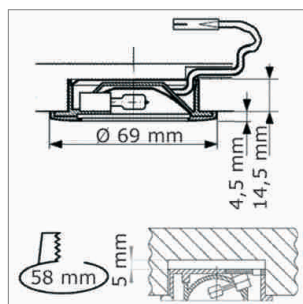

### Mila - Halogen Light 12 V, G4

- Cable 2000 mm with Round NV male plug
- Decorative with clear glass and ring bayonet mount

	finish	watt	light colour	electric main
76.26352.03	bright chrome	20 W	3000 K	2000 mm
76.26352.04	mat chrome	20 W	3000 K	2000 mm
76.26352.06	mat nickel	20 W	3000 K	2000 mm
76.26352.11	white	20 W	3000 K	2000 mm

### Rila - Halogen Light 12 V, G4

- Cable 2000 mm with Round NV male plug
- Decorative ring with clear glass and bayonet mount

	finish	watt	light colour	cable
76.26334.06	mat nickel	20 W	3000 K	2000 mm

### Rani - Halogen Light 12 V, G4

- Cable 2000 mm with Round NV male plug
- Decorative ring with clear glass and bayonet mount

	finish	watt	light colour	cable
76.26338.06	mat nickel	20 W	3000 K	2000 mm