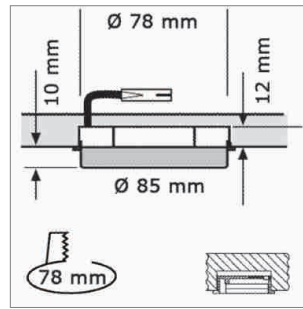

LED Möbelbeleuchtung

MFL redess, MFL Fixture Kit

MFL - Half recess light fixture

- Screwed mounting

	finish
76.42320.01	gold
76.42320.06	mat nickel
76.42320.11	white
76.42320.39	alu colour

- MFL Full recess light fixture

- Screwed mounting

	finish
76.42321.01	gold
76.42321.06	mat nickel
76.42321.11	white
76.42321.39	alu colour