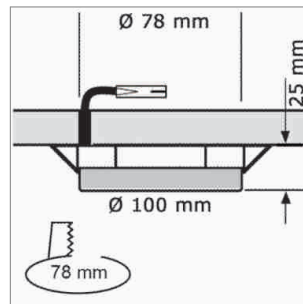

### MFL - GX53 230 V

- Socket with-out trough-wiring: Cable 2000 mm with Round HV male plug
- Socket with through-wiring: 1 cable 800 mm with Round HV male plug, 1 cable 800 mm with Round HV plug-in

	finish	support	variation
76.26120.00	white	GX53	with-out through-wiring
76.26121.00	white	GX53	with through-wiring