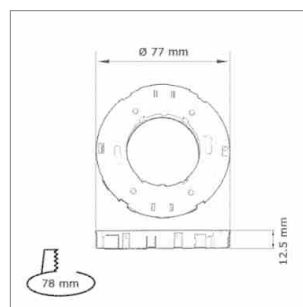

### MFL - GX53 230 V

- Socket with-out trough-wiring: Cable 2000 mm with Round HV male plug
- Socket with through-wiring: 1 cable 800 mm with Round HV male plug, 1 cable 800 mm with Round HV plug-in

	finish	support	variation
76.26120.00	white	GX53	with-out through-wiring
76.26121.00	white	GX53	with through-wiring