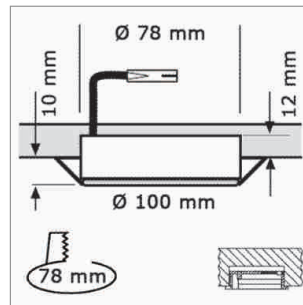

LED Möbelbeleuchtung

MFL redess, MFL Fixture Kit

MFL - Half recess light fixture

- Screwed mounting

	finish
76.42320.01	gold
76.42320.06	mat nickel
76.42320.11	white
76.42320.39	alu colour

- MFL Full recess light fixture

- Screwed mounting

	finish
76.42321.01	gold
76.42321.06	mat nickel
76.42321.11	white
76.42321.39	alu colour

MFL - Half recess light fixture

- Screwed mounting

	finish
76.42322.01	gold
76.42322.06	mat nickel
76.42322.11	white
76.42322.39	alu colour

MFL - Recess light fixture

- Screwed mounting

	finish
76.42323.01	gold
76.42323.06	mat nickel
76.42323.11	white

MFL - GX53 230 V

- Socket with-out trough-wiring: Cable 2000 mm with Round HV male plug
- Socket with through-wiring: 1 cable 800 mm with Round HV male plug, 1 cable 800 mm with Round HV plug-in

	finish	support	variation
76.26120.00	white	GX53	with-out through-wiring
76.26121.00	white	GX53	with through-wiring

i Order illuminants separately (page A-1.86).

i For spare lightbulbs (page A-1.86), ROUND HV plug-in connection system (page A-1.39), Accessories Round HV plug-in connection system (pages A-1.57), tools (page A-1.43), wall box for concrete embedding (page A-1.80), single component (page A-1.42).

- Screwed mounting, Protection class II.