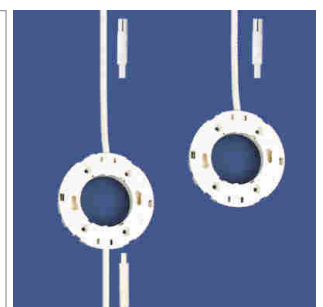

### MFL - Half recess light fixture

- Screwed mounting

	finish
76.42322.01	gold
76.42322.06	mat nickel
76.42322.11	white
76.42322.39	alu colour

### MFL - Recess light fixture

- Screwed mounting

	finish
76.42323.01	gold
76.42323.06	mat nickel
76.42323.11	white

### MFL - GX53 230 V

- Socket with-out trough-wiring: Cable 2000 mm with Round HV male plug
- Socket with through-wiring: 1 cable 800 mm with Round HV male plug, 1 cable 800 mm with Round HV plug-in

	finish	support	variation
76.26120.00	white	GX53	with-out through-wiring
76.26121.00	white	GX53	with through-wiring