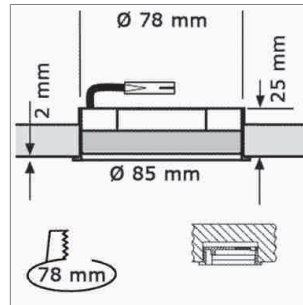

MFL - Half recess light fixture

- Screwed mounting

	finish
76.42322.01	gold
76.42322.06	mat nickel
76.42322.11	white
76.42322.39	alu colour