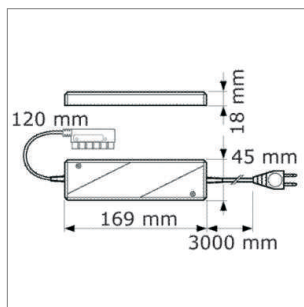

LED furniture lighting

Transformer - Diskus, Trikaro, Round Extension cable

Trikaro - Converter flat Euro plug 230/12 volt

- Primary cable 3000 mm with Euro- Flat plug

	finish	power	distributor
76.26170.11	white	20 - 120 W	6 outputs

Trikaro Converter Round HV Plug 230/12 V

- Primary cable 3000 mm with Round HV male plug

	finish	power	distributor
76.26162.11	white	10 - 60 W	6 outputs

i Length of secondary cable may be up to 4000 mm Long.

Round - NV-Extension cable / 12 volt

- Cable with Round NV male plug and Round NV female
- For connecting two sinks

	electric main	power	length
76.26111.11	white/blue	max. 70 W/6 A	1000 mm
76.26112.11	white/blue	max. 70 W/6 A	2000 mm