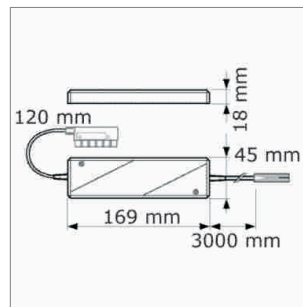

LED furniture lighting

Transformer - Diskus, Trikaro, Round Extension cable

Diskus - Transformer 230/12 volt

- Primary cable 3000 mm with Euro- Flat plug

	finish	power	distributor	height
76.26153.29	black	60 VA	6 outputs	27 mm

i Transformer not adjustable.

Trikaro - Converter flat Euro plug 230/12 volt

- Primary cable 3000 mm with Euro- Flat plug

	finish	power	distributor
76.26160.11	white	10 - 60 W	6 outputs
76.26170.11	white	20 - 120 W	6 outputs

Trikaro Converter Round HV Plug 230/12 V

- Primary cable 3000 mm with Round HV male plug

	finish	power	distributor
76.26162.11	white	10 - 60 W	6 outputs

i Length of secondary cable may be up to 4000 mm Long.

Round - NV-Extension cable / 12 volt

- Cable with Round NV male plug and Round NV female
- For connecting two sinks

	electric main	power	length
76.26111.11	white/blue	max. 70 W/6 A	1000 mm
76.26112.11	white/blue	max. 70 W/6 A	2000 mm