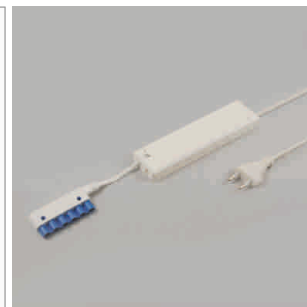

LED furniture lighting

Transformer - Diskus, Trikaro, Round Extension cable

Diskus - Transformer 230/12 volt

- Primary cable 3000 mm with Euro- Flat plug

	finish	power	distributor	height
76.26153.29	black	60 VA	6 outputs	27 mm
76.26154.29	black	80 VA	6 outputs	33 mm
76.26155.29	black	105 VA	6 outputs	42 mm

i Transformer not adjustable.

Trikaro - Converter flat Euro plug 230/12 volt

- Primary cable 3000 mm with Euro- Flat plug

	finish	power	distributor
76.26160.11	white	10 - 60 W	6 outputs
76.26170.11	white	20 - 120 W	6 outputs

Trikaro Converter Round HV Plug 230/12 V

- Primary cable 3000 mm with Round HV male plug

	finish	power	distributor
76.26162.11	white	10 - 60 W	6 outputs

i Length of secondary cable may be up to 4000 mm Long.

Round - NV-Extension cable / 12 volt

- Cable with Round NV male plug and Round NV female
- For connecting two sinks

	electric main	power	length
76.26111.11	white/blue	max. 70 W/6 A	1000 mm
76.26112.11	white/blue	max. 70 W/6 A	2000 mm