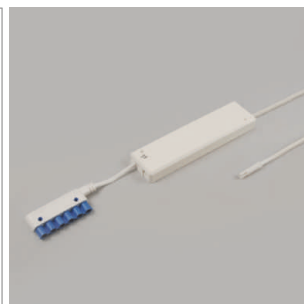

LED furniture lighting

Transformer - Diskus, Trikaro, Round Extension cable

Trikaro - Converter flat Euro plug 230/12 volt

- Primary cable 3000 mm with Euro- Flat plug

	finish	power	distributor
76.26170.11	white	20 - 120 W	6 outputs

Trikaro Converter Round HV Plug 230/12 V

- Primary cable 3000 mm with Round HV male plug

	finish	power	distributor
76.26162.11	white	10 - 60 W	6 outputs

i Length of secondary cable may be up to 4000 mm Long.

Round - NV-Extension cable / 12 volt

- Cable with Round NV male plug and Round NV female
- For connecting two sinks

	electric main	power	length
76.26111.11	white/blue	max. 70 W/6 A	1000 mm
76.26112.11	white/blue	max. 70 W/6 A	2000 mm