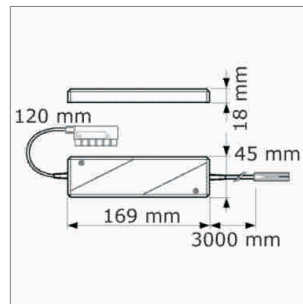

### Trikaro - Converter flat Euro plug 230/12 volt

- Primary cable 3000 mm with Euro- Flat plug

	finish	power	distributor
76.26160.11	white	10 - 60 W	6 outputs
76.26170.11	white	20 - 120 W	6 outputs

### Trikaro Converter Round HV Plug 230/12 V

- Primary cable 3000 mm with Round HV male plug

	finish	power	distributor
76.26162.11	white	10 - 60 W	6 outputs
76.26172.11	white	20 - 120 W	6 outputs

**i** Length of secondary cable may be up to 4000 mm Long.

### Round - NV-Extension cable / 12 volt

- Cable with Round NV male plug and Round NV female
- For connecting two sinks

	electric main	power	length
76.26111.11	white/blue	max. 70 W/6 A	1000 mm
76.26112.11	white/blue	max. 70 W/6 A	2000 mm