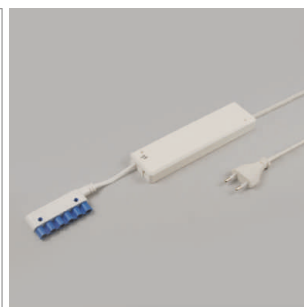

LED furniture lighting

Transformer - Diskus, Trikaro, Round Extension cable

Trikaro - Converter flat Euro plug 230/12 volt

- Primary cable 3000 mm with Euro- Flat plug

	finish	power	distributor
76.26170.11	white	20 - 120 W	6 outputs

Trikaro Converter Round HV Plug 230/12 V

- Primary cable 3000 mm with Round HV male plug

	finish	power	distributor
76.26162.11	white	10 - 60 W	6 outputs

i Length of secondary cable may be up to 4000 mm Long.

Round - NV-Extension cable / 12 volt

- Cable with Round NV male plug and Round NV female
- For connecting two sinks

	electric main	power	length
76.26111.11	white/blue	max. 70 W/6 A	1000 mm
76.26112.11	white/blue	max. 70 W/6 A	2000 mm