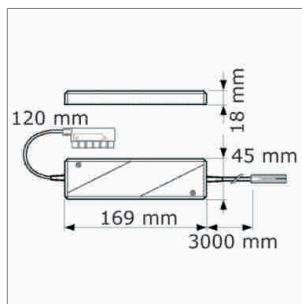

LED furniture lighting

Transformer - Diskus, Trikaro, Round Extension cable

Diskus - Transformer 230/12 volt

- Primary cable 3000 mm with Euro- Flat plug

	finish	power	distributor	height
76.26153.29	black	60 VA	6 outputs	27 mm
76.26154.29	black	80 VA	6 outputs	33 mm
76.26155.29	black	105 VA	6 outputs	42 mm

i Transformer not adjustable.

Trikaro - Converter flat Euro plug 230/12 volt

- Primary cable 3000 mm with Euro- Flat plug

	finish	power	distributor
76.26160.11	white	10 - 60 W	6 outputs
76.26170.11	white	20 - 120 W	6 outputs

Trikaro Converter Round HV Plug 230/12 V

- Primary cable 3000 mm with Round HV male plug

	finish	power	distributor
76.26162.11	white	10 - 60 W	6 outputs

i Length of secondary cable may be up to 4000 mm Long.

Round - NV-Extension cable / 12 volt

- Cable with Round NV male plug and Round NV female
- For connecting two sinks

	electric main	power	length
76.26111.11	white/blue	max. 70 W/6 A	1000 mm
76.26112.11	white/blue	max. 70 W/6 A	2000 mm