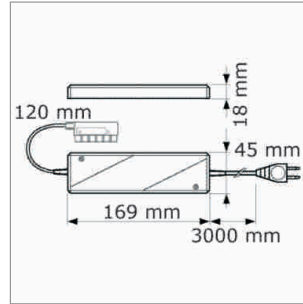

### Diskus - Transformer 230/12 volt

- Primary cable 3000 mm with Euro- Flat plug

	finish	power	distributor	height
76.26153.29	black	60 VA	6 outputs	27 mm
76.26154.29	black	80 VA	6 outputs	33 mm
76.26155.29	black	105 VA	6 outputs	42 mm

### Trikaro Converter Round HV Plug 230/12 V

- Primary cable 3000 mm with Round HV male plug

	finish	power	distributor
76.26162.11	white	10 - 60 W	6 outputs
76.26172.11	white	20 - 120 W	6 outputs

**i** Length of secondary cable may be up to 4000 mm Long.

### Round - NV-Extension cable / 12 volt

- Cable with Round NV male plug and Round NV female
- For connecting two sinks

	electric main	power	length
76.26111.11	white/blue	max. 70 W/6 A	1000 mm
76.26112.11	white/blue	max. 70 W/6 A	2000 mm