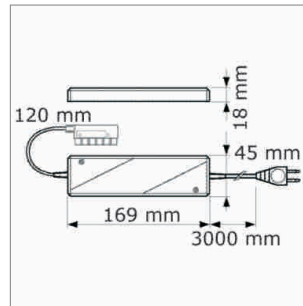

LED furniture lighting

Transformer - Diskus, Trikaro, Round Extension cable

Diskus - Transformer 230/12 volt

- Primary cable 3000 mm with Euro- Flat plug

	finish	power	distributor	height
76.26153.29	black	60 VA	6 outputs	27 mm

i Transformer not adjustable.

Trikaro - Converter flat Euro plug 230/12 volt

- Primary cable 3000 mm with Euro- Flat plug

	finish	power	distributor
76.26160.11	white	10 - 60 W	6 outputs
76.26170.11	white	20 - 120 W	6 outputs

Trikaro Converter Round HV Plug 230/12 V

- Primary cable 3000 mm with Round HV male plug

	finish	power	distributor
76.26162.11	white	10 - 60 W	6 outputs

i Length of secondary cable may be up to 4000 mm Long.

Round - NV-Extension cable / 12 volt

- Cable with Round NV male plug and Round NV female
- For connecting two sinks

	electric main	power	length
76.26111.11	white/blue	max. 70 W/6 A	1000 mm
76.26112.11	white/blue	max. 70 W/6 A	2000 mm