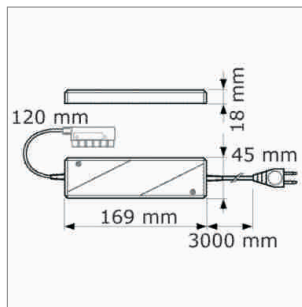

LED furniture lighting

Transformer - Diskus, Trikaro, Round Extension cable

Diskus - Transformer 230/12 volt

- Primary cable 3000 mm with Euro- Flat plug

	finish	power	distributor	height
76.26153.29	black	60 VA	6 outputs	27 mm
76.26154.29	black	80 VA	6 outputs	33 mm
76.26155.29	black	105 VA	6 outputs	42 mm

i Transformer not adjustable.

Trikaro - Converter flat Euro plug 230/12 volt

- Primary cable 3000 mm with Euro- Flat plug

	finish	power	distributor
76.26160.11	white	10 - 60 W	6 outputs
76.26170.11	white	20 - 120 W	6 outputs

Trikaro Converter Round HV Plug 230/12 V

- Primary cable 3000 mm with Round HV male plug

	finish	power	distributor
76.26162.11	white	10 - 60 W	6 outputs

i Length of secondary cable may be up to 4000 mm Long.

Round - NV-Extension cable / 12 volt

- Cable with Round NV male plug and Round NV female
- For connecting two sinks

	electric main	power	length
76.26111.11	white/blue	max. 70 W/6 A	1000 mm
76.26112.11	white/blue	max. 70 W/6 A	2000 mm