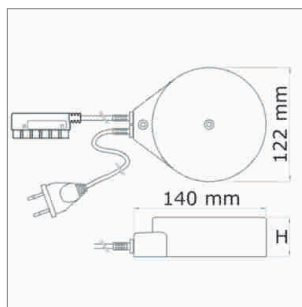

LED furniture lighting

Transformer - Diskus, Trikaro, Round Extension cable

Diskus - Transformer 230/12 volt

- Primary cable 3000 mm with Euro- Flat plug

	finish	power	distributor	height
76.26153.29	black	60 VA	6 outputs	27 mm
76.26154.29	black	80 VA	6 outputs	33 mm
76.26155.29	black	105 VA	6 outputs	42 mm

i Transformer not adjustable.

Trikaro - Converter flat Euro plug 230/12 volt

- Primary cable 3000 mm with Euro- Flat plug

	finish	power	distributor
76.26160.11	white	10 - 60 W	6 outputs
76.26170.11	white	20 - 120 W	6 outputs

Trikaro Converter Round HV Plug 230/12 V

- Primary cable 3000 mm with Round HV male plug

	finish	power	distributor
76.26162.11	white	10 - 60 W	6 outputs

i Length of secondary cable may be up to 4000 mm Long.

Round - NV-Extension cable / 12 volt

- Cable with Round NV male plug and Round NV female
- For connecting two sinks

	electric main	power	length
76.26111.11	white/blue	max. 70 W/6 A	1000 mm
76.26112.11	white/blue	max. 70 W/6 A	2000 mm