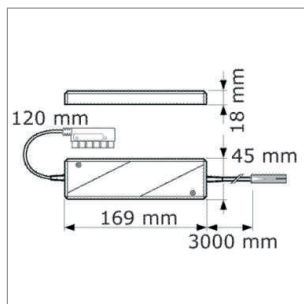

LED furniture lighting

Transformer - Diskus, Trikaro, Round Extension cable

Trikaro - Converter flat Euro plug 230/12 volt

- Primary cable 3000 mm with Euro- Flat plug

	finish	power	distributor
76.26170.11	white	20 - 120 W	6 outputs

Trikaro Converter Round HV Plug 230/12 V

- Primary cable 3000 mm with Round HV male plug

	finish	power	distributor
76.26162.11	white	10 - 60 W	6 outputs

i Length of secondary cable may be up to 4000 mm Long.

Round - NV-Extension cable / 12 volt

- Cable with Round NV male plug and Round NV female
- For connecting two sinks

	electric main	power	length
76.26111.11	white/blue	max. 70 W/6 A	1000 mm
76.26112.11	white/blue	max. 70 W/6 A	2000 mm