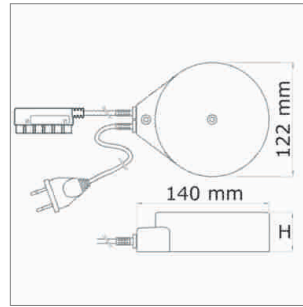

LED furniture lighting

Transformer - Diskus, Trikaro, Round Extension cable

Diskus - Transformer 230/12 volt

- Primary cable 3000 mm with Euro- Flat plug

	finish	power	distributor	height
76.26153.29	black	60 VA	6 outputs	27 mm

i Transformer not adjustable.

Trikaro - Converter flat Euro plug 230/12 volt

- Primary cable 3000 mm with Euro- Flat plug

	finish	power	distributor
76.26160.11	white	10 - 60 W	6 outputs
76.26170.11	white	20 - 120 W	6 outputs

Trikaro Converter Round HV Plug 230/12 V

- Primary cable 3000 mm with Round HV male plug

	finish	power	distributor
76.26162.11	white	10 - 60 W	6 outputs

i Length of secondary cable may be up to 4000 mm Long.

Round - NV-Extension cable / 12 volt

- Cable with Round NV male plug and Round NV female
- For connecting two sinks

	electric main	power	length
76.26111.11	white/blue	max. 70 W/6 A	1000 mm
76.26112.11	white/blue	max. 70 W/6 A	2000 mm