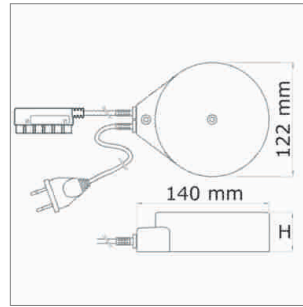

LED furniture lighting

Transformer - Diskus, Trikaro, Round Extension cable

Diskus - Transformer 230/12 volt

- Primary cable 3000 mm with Euro- Flat plug

	finish	power	distributor	height
76.26153.29	black	60 VA	6 outputs	27 mm

i Transformer not adjustable.