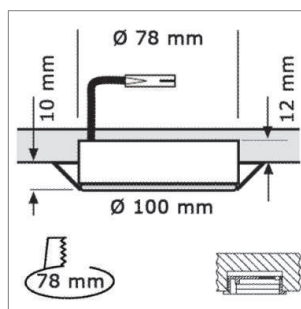

LED furniture lighting

MFL redess, MFL Fixture Kit

MFL - Half recess light fixture

- Screwed mounting

	finish
76.42322.01	gold
76.42322.06	mat nickel
76.42322.11	white
76.42322.39	alu colour

MFL - Recess light fixture

- Screwed mounting

	finish
76.42323.01	gold
76.42323.06	mat nickel

i Technical information and legend for icons (page A-1.79).