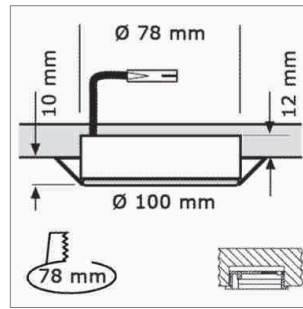

LED furniture lighting

MFL redess, MFL Fixture Kit

MFL - Half recess light fixture

- Screwed mounting

	finish
76.42322.01	gold
76.42322.06	mat nickel
76.42322.11	white
76.42322.39	alu colour

MFL - Recess light fixture

- Screwed mounting

	finish
76.42323.01	gold
76.42323.06	mat nickel

i Technical information and legend for icons (page A-1.79).