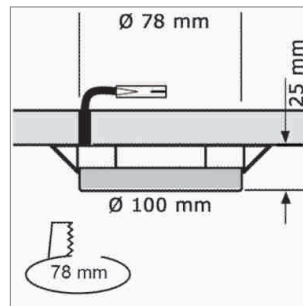

- Screwed mounting

	finish
76.42321.01	gold
76.42321.06	mat nickel
76.42321.11	white
76.42321.39	alu colour

MFL - Half recess light fixture

- Screwed mounting

	finish
76.42322.01	gold
76.42322.06	mat nickel
76.42322.11	white
76.42322.39	alu colour

MFL - Recess light fixture

- Screwed mounting

	finish
76.42323.01	gold
76.42323.06	mat nickel

MFL - GX53 230 volt

- Socket with-out trough-wiring: Cable 2000 mm with Round HV male plug
- Socket with through-wiring: 1 cable 800 mm with Round HV male plug, 1 cable 800 mm with Round HV plug-in