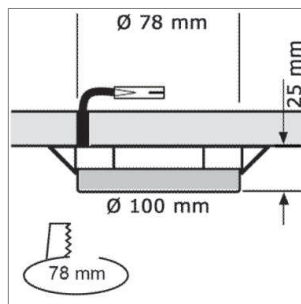

LED furniture lighting

MFL redess, MFL Fixture Kit

MFL - Half recess light fixture

- Screwed mounting

	finish
76.42322.01	gold
76.42322.06	mat nickel
76.42322.11	white
76.42322.39	alu colour

MFL - Recess light fixture

- Screwed mounting

	finish
76.42323.01	gold
76.42323.06	mat nickel

i Technical information and legend for icons (page A-1.79).