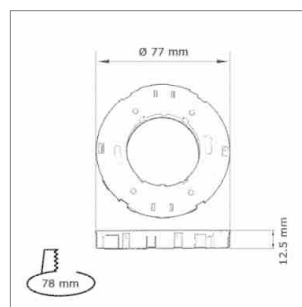

MFL - GX53 230 volt

- Socket with-out trough-wiring: Cable 2000 mm with Round HV male plug
- Socket with through-wiring: 1 cable 800 mm with Round HV male plug, 1 cable 800 mm with Round HV plug-in

	finish	support	variation
76.26120.00	white	GX53	with-out through-wiring
76.26121.00	white	GX53	with through-wiring