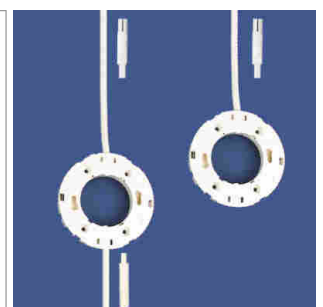

MFL - GX53 230 volt

- Socket with-out trough-wiring: Cable 2000 mm with Round HV male plug
- Socket with through-wiring: 1 cable 800 mm with Round HV male plug, 1 cable 800 mm with Round HV plug-in

	finish	support	variation
76.26120.00	white	GX53	with-out through-wiring
76.26121.00	white	GX53	with through-wiring