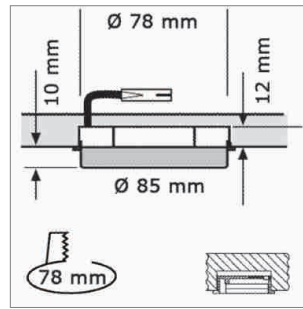

LED furniture lighting

MFL redess, MFL Fixture Kit

MFL - Half recess light fixture

- Screwed mounting

	finish
76.42320.01	gold
76.42320.06	mat nickel
76.42320.11	white
76.42320.39	alu colour

- MFL Full recess light fixture

- Screwed mounting

	finish
76.42321.01	gold
76.42321.06	mat nickel
76.42321.11	white
76.42321.39	alu colour

MFL - Half recess light fixture

- Screwed mounting

	finish
76.42322.01	gold
76.42322.06	mat nickel
76.42322.11	white
76.42322.39	alu colour

MFL - Recess light fixture

- Screwed mounting

	finish
76.42323.01	gold
76.42323.06	mat nickel

MFL - GX53 230 volt

- Socket with-out trough-wiring: Cable 2000 mm with Round HV male plug
- Socket with through-wiring: 1 cable 800 mm with Round HV male plug, 1 cable 800 mm with Round HV plug-in