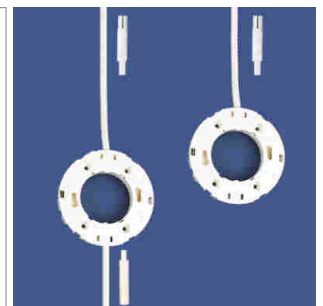

LED furniture lighting

MFL redess, MFL Fixture Kit

MFL - Half recess light fixture

- Screwed mounting

	finish
76.42320.01	gold
76.42320.06	mat nickel
76.42320.11	white
76.42320.39	alu colour

- MFL Full recess light fixture

- Screwed mounting

	finish
76.42321.01	gold
76.42321.06	mat nickel
76.42321.11	white
76.42321.39	alu colour

MFL - Half recess light fixture

- Screwed mounting

	finish
76.42322.01	gold
76.42322.06	mat nickel
76.42322.11	white
76.42322.39	alu colour

MFL - Recess light fixture

- Screwed mounting

	finish
76.42323.01	gold
76.42323.06	mat nickel

MFL - GX53 230 volt

- Socket with-out trough-wiring: Cable 2000 mm with Round HV male plug
- Socket with through-wiring: 1 cable 800 mm with Round HV male plug, 1 cable 800 mm with Round HV plug-in

	finish	support	variation
76.26120.00	white	GX53	with-out through-wiring
76.26121.00	white	GX53	with through-wiring

i Order illuminants separately (pages A-1.78, A-1.78.2).

i Technical information and legend for icons (page A-1.79).