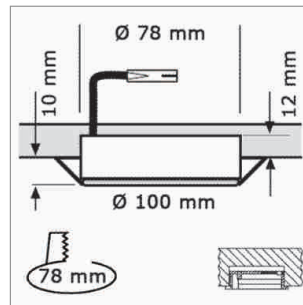

- Screwed mounting

	finish
76.42321.01	gold
76.42321.06	mat nickel
76.42321.11	white
76.42321.39	alu colour

MFL - Half recess light fixture

- Screwed mounting

	finish
76.42322.01	gold
76.42322.06	mat nickel
76.42322.11	white
76.42322.39	alu colour

MFL - Recess light fixture

- Screwed mounting

	finish
76.42323.01	gold
76.42323.06	mat nickel

MFL - GX53 230 volt

- Socket with-out trough-wiring: Cable 2000 mm with Round HV male plug
- Socket with through-wiring: 1 cable 800 mm with Round HV male plug, 1 cable 800 mm with Round HV plug-in