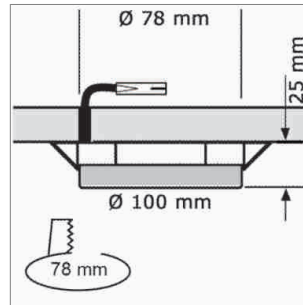

LED furniture lighting

MFL redess, MFL Fixture Kit

MFL - Half recess light fixture

- Screwed mounting

	finish
76.42322.01	gold
76.42322.06	mat nickel
76.42322.11	white
76.42322.39	alu colour

MFL - Recess light fixture

- Screwed mounting

	finish
76.42323.01	gold
76.42323.06	mat nickel

i Technical information and legend for icons (page A-1.79).