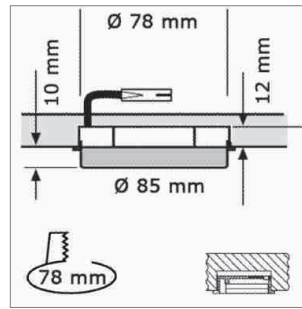

LED furniture lighting

MFL redess, MFL Fixture Kit

MFL - Half recess light fixture

- Screwed mounting

	finish
76.42320.01	gold
76.42320.06	mat nickel
76.42320.11	white
76.42320.39	alu colour

- MFL Full recess light fixture

- Screwed mounting

	finish
76.42321.01	gold
76.42321.06	mat nickel
76.42321.11	white
76.42321.39	alu colour