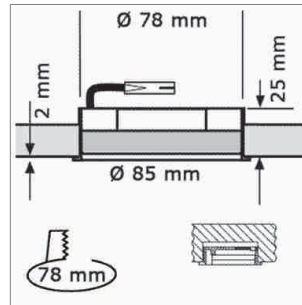

MFL - Half recess light fixture

- Screwed mounting

	finish
76.42322.01	gold
76.42322.06	mat nickel
76.42322.11	white
76.42322.39	alu colour