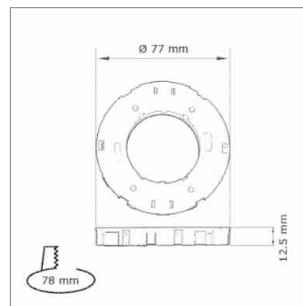

MFL - GX53 230 volt

- Socket with-out trough-wiring: Cable 2000 mm with Round HV male plug
- Socket with through-wiring: 1 cable 800 mm with Round HV male plug, 1 cable 800 mm with Round HV plug-in

	finish	support	variation
76.26120.00	white	GX53	with-out through-wiring
76.26121.00	white	GX53	with through-wiring