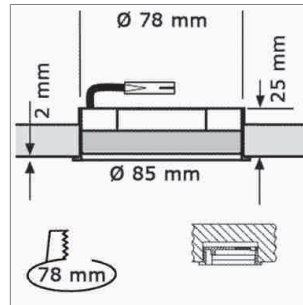

LED furniture lighting

MFL redess, MFL Fixture Kit

MFL - Half recess light fixture

- Screwed mounting

	finish
76.42320.01	gold
76.42320.06	mat nickel
76.42320.11	white
76.42320.39	alu colour

- MFL Full recess light fixture

- Screwed mounting

	finish
76.42321.01	gold
76.42321.06	mat nickel
76.42321.11	white
76.42321.39	alu colour

MFL - Half recess light fixture

- Screwed mounting

	finish
76.42322.01	gold
76.42322.06	mat nickel
76.42322.11	white
76.42322.39	alu colour

MFL - Recess light fixture

- Screwed mounting

	finish
76.42323.01	gold
76.42323.06	mat nickel

MFL - GX53 230 volt

- Socket with-out trough-wiring: Cable 2000 mm with Round HV male plug
- Socket with through-wiring: 1 cable 800 mm with Round HV male plug, 1 cable 800 mm with Round HV plug-in