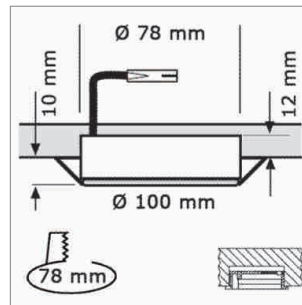

LED furniture lighting

MFL redess, MFL Fixture Kit

MFL - Half recess light fixture

- Screwed mounting

	finish
76.42320.01	gold
76.42320.06	mat nickel
76.42320.11	white
76.42320.39	alu colour

- MFL Full recess light fixture

- Screwed mounting

	finish
76.42321.01	gold
76.42321.06	mat nickel
76.42321.11	white
76.42321.39	alu colour

MFL - Half recess light fixture

- Screwed mounting

	finish
76.42322.01	gold
76.42322.06	mat nickel
76.42322.11	white
76.42322.39	alu colour

MFL - Recess light fixture

- Screwed mounting

	finish
76.42323.01	gold
76.42323.06	mat nickel

MFL - GX53 230 volt

- Socket with-out trough-wiring: Cable 2000 mm with Round HV male plug
- Socket with through-wiring: 1 cable 800 mm with Round HV male plug, 1 cable 800 mm with Round HV plug-in

	finish	support	variation
76.26120.00	white	GX53	with-out through-wiring
76.26121.00	white	GX53	with through-wiring

i Order illuminants separately (pages A-1.78, A-1.78.2).

i Technical information and legend for icons (page A-1.79).