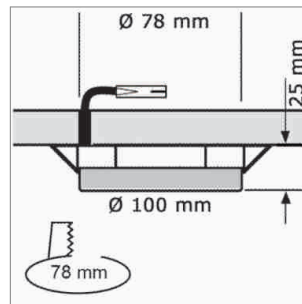

### MFL - GX53 230 volt

- Socket with-out trough-wiring: Cable 2000 mm with Round HV male plug
- Socket with through-wiring: 1 cable 800 mm with Round HV male plug, 1 cable 800 mm with Round HV plug-in