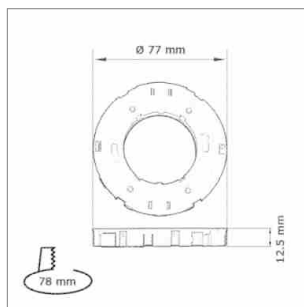

LED furniture lighting

MFL light

MFL - GX53 230 volt

- Socket with-out trough-wiring: Cable 2000 mm with Round HV male plug
- Socket with through-wiring: 1 cable 800 mm with Round HV male plug, 1 cable 800 mm with Round HV plug-in

	finish	support	variation
76.26120.00	white	GX53	with-out through-wiring
76.26121.00	white	GX53	with through-wiring

MicroFlat - LED lamp 230 V

- Measures (Ø): 75 mm
- Mean lifetime approx: 20000 h

	finish	watt	light colour	lumen	support
76.42296.30	glass mat	4.0 W	3000 K	230 lm	GX53
76.42296.40	glass mat	4.0 W	4000 K	240 lm	GX53

MFL - Half recess light fixture

- Screwed mounting

	finish
76.42320.01	gold
76.42320.06	mat nickel
76.42320.11	white
76.42320.39	alu colour

- MFL Full recess light fixture

- Screwed mounting

	finish
76.42321.01	gold
76.42321.06	mat nickel
76.42321.11	white
76.42321.39	alu colour