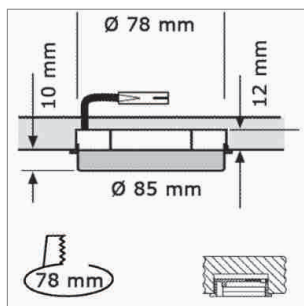

LED furniture lighting

MFL light

MFL - GX53 230 volt

- Socket with-out trough-wiring: Cable 2000 mm with Round HV male plug
- Socket with through-wiring: 1 cable 800 mm with Round HV male plug, 1 cable 800 mm with Round HV plug-in

	finish	support	variation
76.26120.00	white	GX53	with-out through-wiring
76.26121.00	white	GX53	with through-wiring

MicroFlat - LED lamp 230 V

- Measures (Ø): 75 mm
- Mean lifetime approx: 20000 h

	finish	watt	light colour	lumen	support
76.42296.30	glass mat	4.0 W	3000 K	230 lm	GX53
76.42296.40	glass mat	4.0 W	4000 K	240 lm	GX53

MFL - Half recess light fixture

- Screwed mounting

	finish
76.42320.01	gold
76.42320.06	mat nickel
76.42320.11	white
76.42320.39	alu colour

- MFL Full recess light fixture

- Screwed mounting

	finish
76.42321.01	gold
76.42321.06	mat nickel
76.42321.11	white
76.42321.39	alu colour