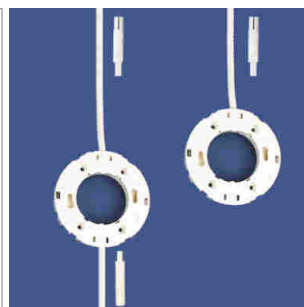

LED furniture lighting

MFL light

MFL - GX53 230 volt

- Socket with-out trough-wiring: Cable 2000 mm with Round HV male plug
- Socket with through-wiring: 1 cable 800 mm with Round HV male plug, 1 cable 800 mm with Round HV plug-in

	finish	support	variation
76.26120.00	white	GX53	with-out through-wiring
76.26121.00	white	GX53	with through-wiring

MicroFlat - LED lamp 230 V

- Measures (Ø): 75 mm
- Mean lifetime approx: 20000 h

	finish	watt	light colour	lumen	support
76.42296.30	glass mat	4.0 W	3000 K	230 lm	GX53
76.42296.40	glass mat	4.0 W	4000 K	240 lm	GX53

MFL - Half recess light fixture

- Screwed mounting

	finish
76.42320.01	gold
76.42320.06	mat nickel
76.42320.11	white
76.42320.39	alu colour

- MFL Full recess light fixture

- Screwed mounting

	finish
76.42321.01	gold
76.42321.06	mat nickel
76.42321.11	white
76.42321.39	alu colour