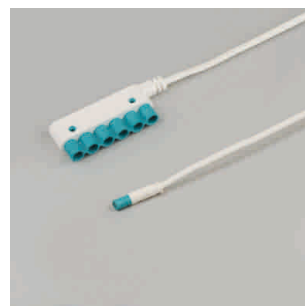

LED furniture lighting

Power pack - Rox, Round Extension cable

Rox LED - Power supply 24 volt DC

- 230/24 volt DC, 30 watt, 50 Hz
- For Runi, Runa 24 V DC Recess-mounted LED light
- Primary cable 3000 mm with Euro- Flat plug
- measures 30 w: M1 16 mm, M2 53 mm, M3 155 mm
- measures 50 w: M1 32 mm, M2 60 mm, M3 185 mm
- measures 75 w: M1 32 mm, M2 60 mm, M3 183 mm

- Cable with Round LED male plug and Round LED female
- Female contact dia. = 9.5 mm
- Male contact dia. = 7.5 mm
- For connecting two sinks

	electric main	power	length
76.26419.11	white/green	max. 140 W/6 A	2000 mm

Round LED - Extension with Distributor 24 volt DC

- Cable 155 mm with Round LED male plug and Round LED female
- For connecting up to six sinks

	electric main	power	distributor	length
76.26417.11	White/green	max. 140 W/6 A	6outputs	155 mm