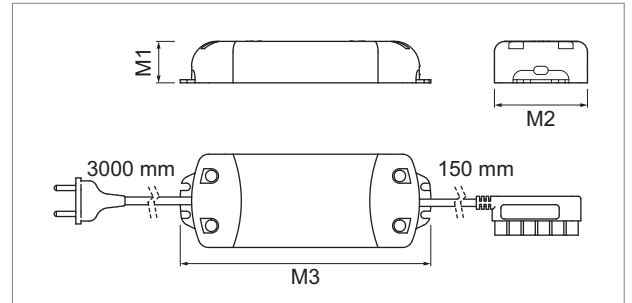

LED furniture lighting

Power pack - Rox, Round Extension cable

Rox LED - Power supply 24 volt DC

- 230/24 volt DC, 30 watt, 50 Hz
- For Runi, Runa 24 V DC Recess-mounted LED light
- Primary cable 3000 mm with Euro- Flat plug
- measures 30 w: M1 16 mm, M2 53 mm, M3 155 mm
- measures 50 w: M1 32 mm, M2 60 mm, M3 185 mm
- measures 75 w: M1 32 mm, M2 60 mm, M3 183 mm

	finish	watt	distributor
76.26410.11	Euro- Flat plug	30 W	6outputs
76.26412.11	Euro- Flat plug	50 W	6outputs
76.26413.11	Euro- Flat plug	75 W	6outputs

i Coded for LED lamp:
Runi SMD (page A-1.32.1).

Round LED - Extension cable 24 Volt DC

- Cable with Round LED male plug and Round LED female
- Female contact dia. = 9.5 mm
- Male contact dia. = 7.5 mm
- For connecting two sinks

	electric main	power	length
76.26418.11	white/green	max. 140 W/6 A	1000 mm
76.26419.11	white/green	max. 140 W/6 A	2000 mm

Round LED - Extension with Distributor 24 volt DC

- Cable 155 mm with Round LED male plug and Round LED female
- For connecting up to six sinks

	electric main	power	distributor	length
76.26417.11	White/green	max. 140 W/6 A	6outputs	155 mm