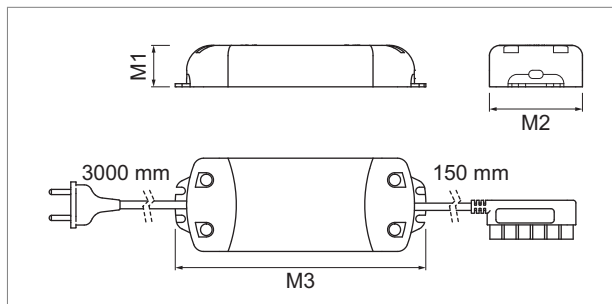

LED furniture lighting

Power pack - Rox, Round Extension cable

Rox LED - Power supply 24 volt DC

- 230/24 volt DC, 30 watt, 50 Hz
- For Runi, Runa 24 V DC Recess-mounted LED light
- Primary cable 3000 mm with Euro- Flat plug
- measures 30 w: M1 16 mm, M2 53 mm, M3 155 mm
- measures 50 w: M1 32 mm, M2 60 mm, M3 185 mm
- measures 75 w: M1 32 mm, M2 60 mm, M3 183 mm

	finish	watt	distributor
76.26410.11	Euro- Flat plug	30 W	6outputs
76.26412.11	Euro- Flat plug	50 W	6outputs
76.26413.11	Euro- Flat plug	75 W	6outputs

i Coded for LED lamp:
Runi SMD (page A-1.32.1).

Round LED - Extension cable 24 Volt DC

- Cable with Round LED male plug and Round LED female
- Female contact dia. = 9.5 mm
- Male contact dia. = 7.5 mm
- For connecting two sinks

	electric main	power	length
76.26419.11	white/green	max. 140 W/6 A	2000 mm

Round LED - Extension with Distributor 24 volt DC

- Cable 155 mm with Round LED male plug and Round LED female
- For connecting up to six sinks

	electric main	power	distributor	length
76.26417.11	White/green	max. 140 W/6 A	6outputs	155 mm