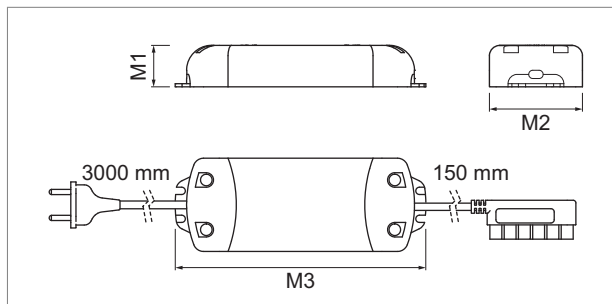

## Power pack - Rox, Round Extension cable

### Rox LED - Power supply 24 volt DC

- 230/24 volt DC, 30 watt, 50 Hz
- For Runi, Runa 24 V DC Recess-mounted LED light
- Primary cable 3000 mm with Euro- Flat plug or HV Round connector
- measures 30 w: M1 16 mm, M2 53 mm, M3 155 mm
- measures 50 w: M1 32 mm, M2 60 mm, M3 185 mm
- measures 75 w: M1 32 mm, M2 60 mm, M3 183 mm

### Round LED - Extension cable 24 Volt DC

- Cable with Round LED male plug and Round LED female
- Female contact dia. = 9.5 mm
- Male contact dia. = 7.5 mm
- For connecting two sinks

	electric main	power	length
76.26418.11	white/green	max. 140 W/6 A	1000 mm
76.26419.11	white/green	max. 140 W/6 A	2000 mm

### Round LED - Extension with Distributor 24 volt DC

- Cable 155 mm with Round LED male plug and Round LED female
- For connecting up to six sinks

	electric main	power	distributor	length
76.26417.11	White/green	max. 140 W/6 A	6outputs	155 mm