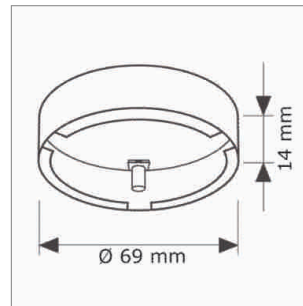

LED furniture lighting

Surface mount rings - Pablo, Rila, Rani

Surface mount ring for Pablo, Rila, Rani lights spotlight

	finish	application
76.26060.03	bright chrome	for surface mounting
76.26060.04	mat chrome	for surface mounting
76.26060.06	mat nickel	for surface mounting
76.26060.11	white	for surface mounting

CE

Distance ring Pablo, Rila, Rani lights spotlight

	finish	application
76.26061.06	mat nickel	for distance mounting
76.26061.11	white	for distance mounting

CE