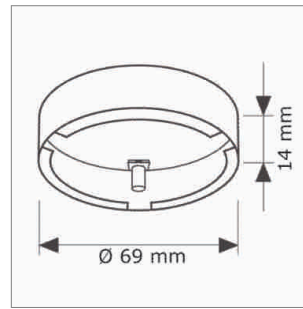

LED furniture lighting
Surface mount rings - Pablo, Rila, Rani

Surface mount ring for Pablo, Rila, Rani lights spotlight

	finish	application
76.26060.03	bright chrome	for surface mounting
76.26060.04	mat chrome	for surface mounting
76.26060.06	mat nickel	for surface mounting
76.26060.11	white	for surface mounting

Distance ring Pablo, Rila, Rani lights spotlight

	finish	application
76.26061.03	bright chrome	for distance mounting
76.26061.04	mat chrome	for distance mounting
76.26061.06	mat nickel	for distance mounting
76.26061.11	white	for distance mounting