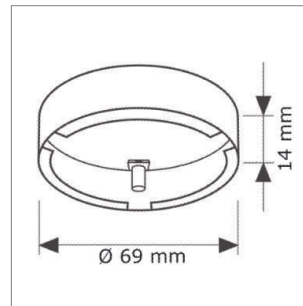

### Distance ring Pablo, Rila, Rani lights spotlight

	finish	application
76.26061.06	mat nickel	for distance mounting
76.26061.11	white	for distance mounting

CE