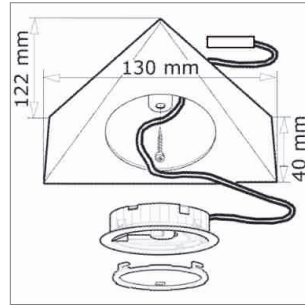

LED furniture lighting ower socket - Py, Finix Light

Py - Power Socket 230 volt

- Multiple socket: black
- Socket: 2000 mm cord, 3x 1.5 mm² cable terminal
- Switch: Cable 2000 mm, 1x Euro- Flat plug, 1x Euro socket

	finish	type
76.26143.10	stainless steel	T13 / 10 A

! To be connected by an electrician.

Finix - Surface Halogen Light 12 volt

- Surface light with triangular casing
- Cable 2000 mm with Round NV male plug

	finish	watt	light colour	electric main
76.26140.10	stainless steel	20 W	3000 K	2000 mm

i Accessories transformer, converter (page A-1.42.7), ROUND NV plug-in connection system (page A-1.42.7), spare lightbulbs (pages A-1.78.2).