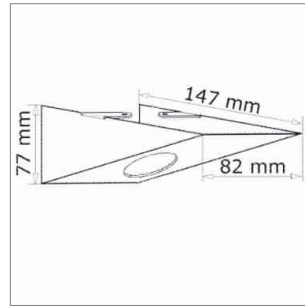

LED furniture lighting ower socket - Py, Finix Light

Py - Power Socket 230 volt

- Multiple socket: black
- Socket: 2000 mm cord, 3x 1.5 mm² cable terminal
- Switch: Cable 2000 mm, 1x Euro- Flat plug, 1x Euro socket

	finish	type
76.26143.10	stainless steel	T13 / 10 A

! To be connected by an electrician.

Finix - Surface Halogen Light 12 volt

- Surface light with triangular casing
- Cable 2000 mm with Round NV male plug

	finish	watt	light colour	electric main
76.26140.10	stainless steel	20 W	3000 K	2000 mm

i Accessories transformer, converter (page A-1.42.7), ROUND NV plug-in connection system (page A-1.42.7), spare lightbulbs (pages A-1.78.2).