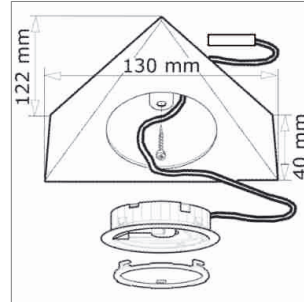

LED furniture lighting ower socket - Py, Finix Light

Py - Power Socket 230 volt

i Alternative products (page A-1.73).

Finix - Surface Halogen Light 12 volt

- Surface light with triangular casing
- Cable 2000 mm with Round NV male plug

	finish	watt	light colour	electric main
76.26140.10	stainless steel	20 W	3000 K	2000 mm

i Accessories transformer, converter (page A-1.42.7), ROUND NV plug-in connection system (page A-1.42.7), spare lightbulbs (pages A-1.78.2).