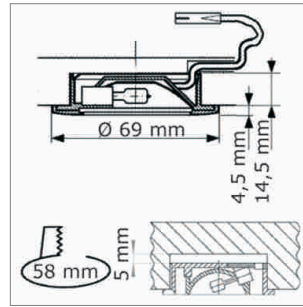

LED furniture lighting

Halogen Light - Pablo, Mila, Rila, Rani, Acor

Pablo - Halogen Light 12 volt, G4

- Cable 2000 mm with Round NV male plug
- Decorative ring with clear glass and bayonet mount

	finish	watt	light colour	electric main
76.26330.01	bright gold	20 W	3000 K	2000 mm
76.26330.03	bright chrome	20 W	3000 K	2000 mm
76.26330.04	mat chrome	20 W	3000 K	2000 mm
76.26330.06	mat nickel	20 W	3000 K	2000 mm
76.26330.11	white	20 W	3000 K	2000 mm

Mila - Halogen Light 12 volt, G4

- Cable 2000 mm with Round NV male plug
- Decorative with clear glass and ring bayonet mount

	finish	watt	light colour	electric main
76.26352.03	bright chrome	20 W	3000 K	2000 mm
76.26352.04	mat chrome	20 W	3000 K	2000 mm
76.26352.06	mat nickel	20 W	3000 K	2000 mm
76.26352.11	white	20 W	3000 K	2000 mm

Rila - Halogen Light 12 volt, G4

- Cable 2000 mm with Round NV male plug
- Decorative ring with clear glass and bayonet mount

	finish	watt	light colour	cable
76.26334.06	mat nickel	20 W	3000 K	2000 mm

Rani - Halogen Light 12 volt, G4

- Cable 2000 mm with Round NV male plug
- Decorative ring with clear glass and bayonet mount

	finish	watt	light colour	cable
76.26338.06	mat nickel	20 W	3000 K	2000 mm

Acor - Halogen Light 12 volt, G4

- Cable 2000 mm with Round NV male plug
- Decorative ring with clear glass and bayonet mount