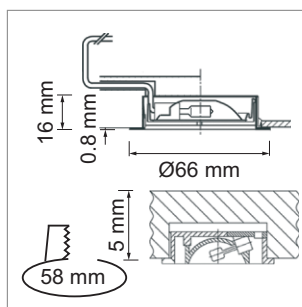

### Pablo - Halogen Light 12 volt, G4

- Cable 2000 mm with Round NV male plug
- Decorative ring with clear glass and bayonet mount

	finish	watt	light colour	electric main
76.26330.01	bright gold	20 W	3000 K	2000 mm
76.26330.03	bright chrome	20 W	3000 K	2000 mm
76.26330.04	mat chrome	20 W	3000 K	2000 mm
76.26330.06	mat nickel	20 W	3000 K	2000 mm
76.26330.11	white	20 W	3000 K	2000 mm

### Mila - Halogen Light 12 volt, G4

- Cable 2000 mm with Round NV male plug
- Decorative with clear glass and ring bayonet mount

	finish	watt	light colour	electric main
76.26352.03	bright chrome	20 W	3000 K	2000 mm
76.26352.04	mat chrome	20 W	3000 K	2000 mm
76.26352.06	mat nickel	20 W	3000 K	2000 mm
76.26352.11	white	20 W	3000 K	2000 mm