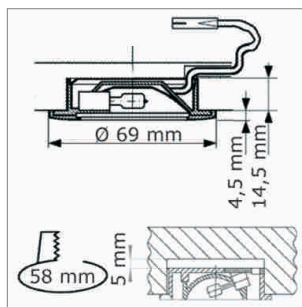

### Pablo - Halogen Light 12 volt, G4

- Cable 2000 mm with Round NV male plug
- Decorative ring with clear glass and bayonet mount

	finish	watt	light colour	electric main
76.26330.01	bright gold	20 W	3000 K	2000 mm
76.26330.03	bright chrome	20 W	3000 K	2000 mm
76.26330.04	mat chrome	20 W	3000 K	2000 mm
76.26330.06	mat nickel	20 W	3000 K	2000 mm
76.26330.11	white	20 W	3000 K	2000 mm

### Mila - Halogen Light 12 volt, G4

- Cable 2000 mm with Round NV male plug
- Decorative with clear glass and ring bayonet mount

	finish	watt	light colour	electric main
76.26352.03	bright chrome	20 W	3000 K	2000 mm
76.26352.04	mat chrome	20 W	3000 K	2000 mm
76.26352.06	mat nickel	20 W	3000 K	2000 mm
76.26352.11	white	20 W	3000 K	2000 mm

### Rila - Halogen Light 12 volt, G4

- Cable 2000 mm with Round NV male plug
- Decorative ring with clear glass and bayonet mount

	finish	watt	light colour	cable
76.26334.06	mat nickel	20 W	3000 K	2000 mm

### Rani - Halogen Light 12 volt, G4

- Cable 2000 mm with Round NV male plug
- Decorative ring with clear glass and bayonet mount

	finish	watt	light colour	cable
76.26338.06	mat nickel	20 W	3000 K	2000 mm