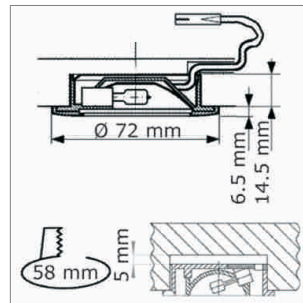

Acor - Halogen Light 12 volt, G4

- Cable 2000 mm with Round NV male plug
- Decorative ring with clear glass and bayonet mount

	finish	watt	light colour	electric main
76.26342.01	bright gold	20 W	3000 K	2000 mm