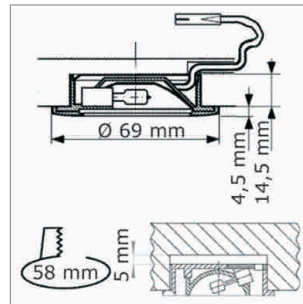

LED furniture lighting

Halogen Light - Pablo, Mila, Rila, Rani, Acor

Pablo - Halogen Light 12 volt, G4

- Cable 2000 mm with Round NV male plug
- Decorative ring with clear glass and bayonet mount

	finish	watt	light colour	electric main
76.26330.01	bright gold	20 W	3000 K	2000 mm
76.26330.03	bright chrome	20 W	3000 K	2000 mm
76.26330.04	mat chrome	20 W	3000 K	2000 mm
76.26330.06	mat nickel	20 W	3000 K	2000 mm
76.26330.11	white	20 W	3000 K	2000 mm

Mila - Halogen Light 12 volt, G4

- Cable 2000 mm with Round NV male plug
- Decorative with clear glass and ring bayonet mount

	finish	watt	light colour	electric main
76.26352.03	bright chrome	20 W	3000 K	2000 mm
76.26352.04	mat chrome	20 W	3000 K	2000 mm
76.26352.06	mat nickel	20 W	3000 K	2000 mm
76.26352.11	white	20 W	3000 K	2000 mm

Rila - Halogen Light 12 volt, G4

- Cable 2000 mm with Round NV male plug
- Decorative ring with clear glass and bayonet mount

	finish	watt	light colour	cable
76.26334.06	mat nickel	20 W	3000 K	2000 mm

Rani - Halogen Light 12 volt, G4

- Cable 2000 mm with Round NV male plug
- Decorative ring with clear glass and bayonet mount

	finish	watt	light colour	cable
76.26338.06	mat nickel	20 W	3000 K	2000 mm

Acor - Halogen Light 12 volt, G4

- Cable 2000 mm with Round NV male plug
- Decorative ring with clear glass and bayonet mount