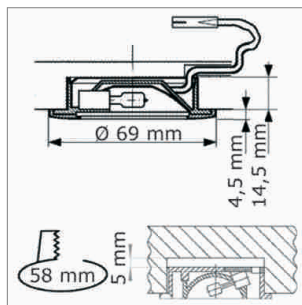

### Mila - Halogen Light 12 volt, G4

- Cable 2000 mm with Round NV male plug
- Decorative with clear glass and ring bayonet mount

	finish	watt	light colour	electric main
76.26352.03	bright chrome	20 W	3000 K	2000 mm
76.26352.04	mat chrome	20 W	3000 K	2000 mm
76.26352.06	mat nickel	20 W	3000 K	2000 mm
76.26352.11	white	20 W	3000 K	2000 mm

### Rila - Halogen Light 12 volt, G4

- Cable 2000 mm with Round NV male plug
- Decorative ring with clear glass and bayonet mount

	finish	watt	light colour	cable
76.26334.06	mat nickel	20 W	3000 K	2000 mm

### Rani - Halogen Light 12 volt, G4

- Cable 2000 mm with Round NV male plug
- Decorative ring with clear glass and bayonet mount

	finish	watt	light colour	cable
76.26338.06	mat nickel	20 W	3000 K	2000 mm