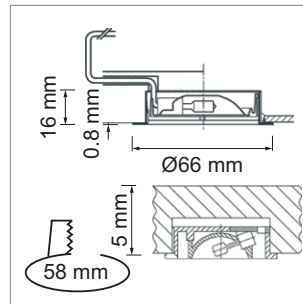

LED furniture lighting

Halogen Light - Pablo, Mila, Rila, Rani, Acor

Pablo - Halogen Light 12 volt, G4

- Cable 2000 mm with Round NV male plug
- Decorative ring with clear glass and bayonet mount

	finish	watt	light colour	electric main
76.26330.01	bright gold	20 W	3000 K	2000 mm
76.26330.03	bright chrome	20 W	3000 K	2000 mm
76.26330.04	mat chrome	20 W	3000 K	2000 mm
76.26330.06	mat nickel	20 W	3000 K	2000 mm
76.26330.11	white	20 W	3000 K	2000 mm

Mila - Halogen Light 12 volt, G4

- Cable 2000 mm with Round NV male plug
- Decorative with clear glass and ring bayonet mount

	finish	watt	light colour	electric main
76.26352.03	bright chrome	20 W	3000 K	2000 mm
76.26352.04	mat chrome	20 W	3000 K	2000 mm
76.26352.06	mat nickel	20 W	3000 K	2000 mm
76.26352.11	white	20 W	3000 K	2000 mm

- Cable 2000 mm with Round NV male plug
- Decorative ring with clear glass and bayonet mount

	finish	watt	light colour	cable
76.26338.06	mat nickel	20 W	3000 K	2000 mm

Acor - Halogen Light 12 volt, G4

- Cable 2000 mm with Round NV male plug
- Decorative ring with clear glass and bayonet mount