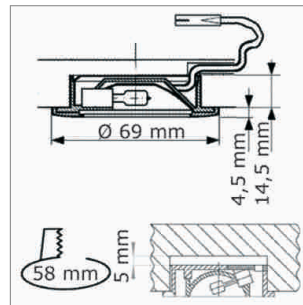

Rila - Halogen Light 12 volt, G4

- Cable 2000 mm with Round NV male plug
- Decorative ring with clear glass and bayonet mount

	finish	watt	light colour	cable
76.26334.06	mat nickel	20 W	3000 K	2000 mm

Rani - Halogen Light 12 volt, G4

- Cable 2000 mm with Round NV male plug
- Decorative ring with clear glass and bayonet mount

	finish	watt	light colour	cable
76.26338.06	mat nickel	20 W	3000 K	2000 mm

Acor - Halogen Light 12 volt, G4

- Cable 2000 mm with Round NV male plug
- Decorative ring with clear glass and bayonet mount