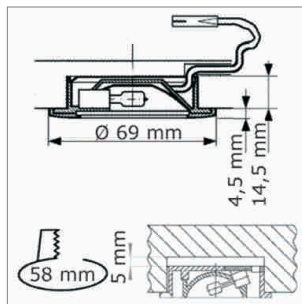

### Pablo - Halogen Light 12 volt, G4

- Cable 2000 mm with Round NV male plug
- Decorative ring with clear glass and bayonet mount

	finish	watt	light colour	electric main
76.26330.01	bright gold	20 W	3000 K	2000 mm
76.26330.03	bright chrome	20 W	3000 K	2000 mm
76.26330.04	mat chrome	20 W	3000 K	2000 mm
76.26330.06	mat nickel	20 W	3000 K	2000 mm
76.26330.11	white	20 W	3000 K	2000 mm

### Mila - Halogen Light 12 volt, G4

- Cable 2000 mm with Round NV male plug
- Decorative with clear glass and ring bayonet mount

	finish	watt	light colour	electric main
76.26352.03	bright chrome	20 W	3000 K	2000 mm
76.26352.04	mat chrome	20 W	3000 K	2000 mm
76.26352.06	mat nickel	20 W	3000 K	2000 mm
76.26352.11	white	20 W	3000 K	2000 mm

### Rila - Halogen Light 12 volt, G4

- Cable 2000 mm with Round NV male plug
- Decorative ring with clear glass and bayonet mount

	finish	watt	light colour	cable
76.26334.06	mat nickel	20 W	3000 K	2000 mm

### Rani - Halogen Light 12 volt, G4

- Cable 2000 mm with Round NV male plug
- Decorative ring with clear glass and bayonet mount

	finish	watt	light colour	cable
76.26338.06	mat nickel	20 W	3000 K	2000 mm