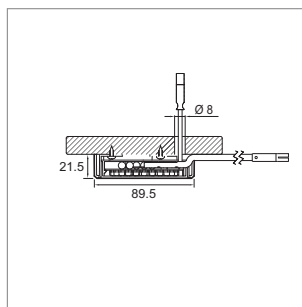

Surface mount ring for Xento 230

	finish	application
76.26062.03	bright chrome	for surface mounting
76.26062.06	mat nickel	for surface mounting
76.26062.11	white	for surface mounting
76.26062.39	alu colour	for surface mounting