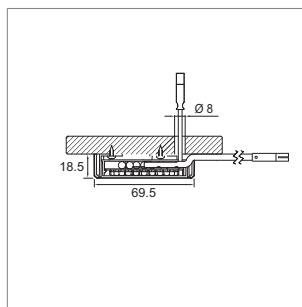

Surface mount ring for Xenti 230, Ribo

	finish	application
76.26063.03	bright chrome	for surface mounting
76.26063.06	mat nickel	for surface mounting
76.26063.11	white	for surface mounting
76.26063.39	alu colour	for surface mounting