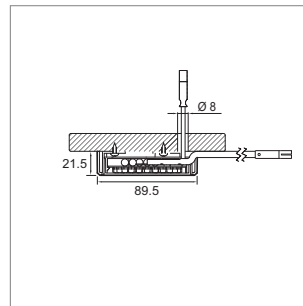

Surface mount ring for Xenti 230, Ribo

	finish	application
76.26063.06	mat nickel	for surface mounting
76.26063.11	white	for surface mounting
76.26063.39	alu colour	for surface mounting

i Technical information and legend for icons (page A-1.79).