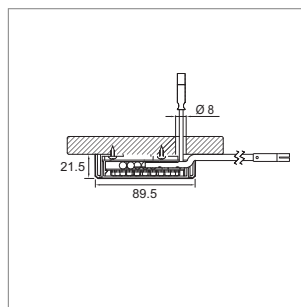

LED Möbelbeleuchtung
Surface mount rings - Xento, Xenti, Pablo, Rila, Rani

Surface mount ring for Xento 230

	finish	application
76.26062.03	bright chrome	for surface mounting
76.26062.06	mat nickel	for surface mounting
76.26062.11	white	for surface mounting
76.26062.39	alu colour	for surface mounting