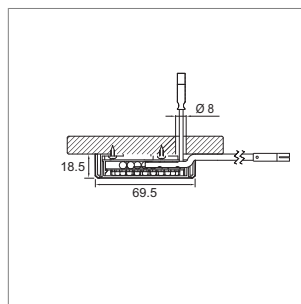

Surface mount ring for Xenti 230, Ribo

	finish	application
76.26063.03	bright chrome	for surface mounting
76.26063.06	mat nickel	for surface mounting
76.26063.11	white	for surface mounting
76.26063.39	alu colour	for surface mounting