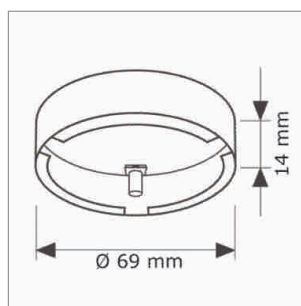

**Surface mount ring for Pablo, Rila, Rani lights spotlight**

	finish	application
76.26060.03	bright chrome	for surface mounting
76.26060.04	mat chrome	for surface mounting
76.26060.06	mat nickel	for surface mounting
76.26060.11	white	for surface mounting

**Distance ring Pablo, Rila, Rani lights spotlight**

	finish	application
76.26061.03	bright chrome	for distance mounting
76.26061.04	mat chrome	for distance mounting
76.26061.06	mat nickel	for distance mounting
76.26061.11	white	for distance mounting