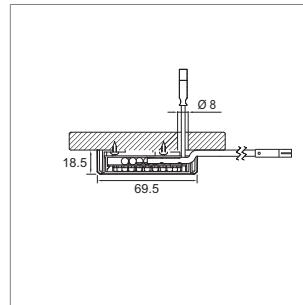

Surface mount ring for Xenti 230, Ribo

	finish	application
76.26063.06	mat nickel	for surface mounting
76.26063.11	white	for surface mounting
76.26063.39	alu colour	for surface mounting

i Technical information and legend for icons (page A-1.79).