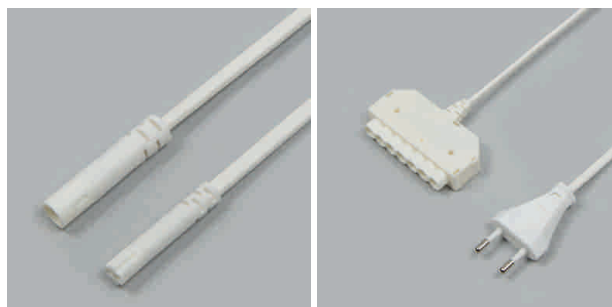

LED furniture lighting

Extension cable - Lin, ROUND HV

Lin - Extension and Lin-Distributor 230 volt

- Distributor: cable 2000 mm with Euro- Flat plug
- Extension 2000 mm with Lin male plug and Lin female
- For connecting up to 6 sinks

	finish	electric main	length	finish
76.32545.11	white	max. 575 W	2000 mm	distributor
76.32544.11	white	max. 575 W	2000 mm	Extension

Round HV - Cable with female connector 230 volt

- Cable 3000 mm with Euro- Flat plug
- For connecting a sink

Round HV - Extension with distribution device 230 volt

- Cable 2000 mm with Round HV male plug and Round HV female
- For connecting up to six sinks

	electric main	electric main	length
76.26104.11	white	max. 575 W	2000 mm

Round HV - Extension with male / female connection device 230 volt

- Cable with Round HV male plug and Round HV female
- For connecting two sinks

	finish	electric main	length
76.26099.11	white	max. 575 W	500 mm
76.26100.11	white	max. 575 W	1500 mm
76.26101.11	white	max. 575 W	2000 mm