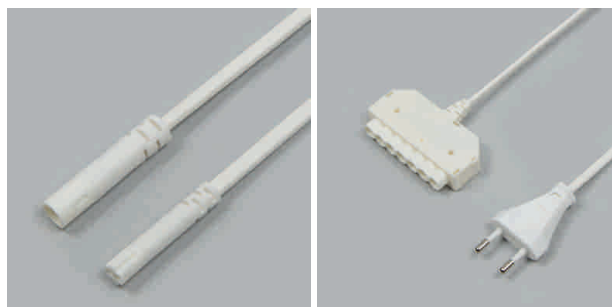

LED Möbelbeleuchtung

Extension cable - Lin, ROUND HV

Lin - Extension and Lin-Distributor 230 V

- Distributor: cable 2000 mm with Euro- Flat plug
- Extension 2000 mm with Lin male plug and Lin female
- For connecting up to 6 sinks

	electric main	electric main	length	finish
76.32545.11	white	max. 575 W	2000 mm	distributor
76.32544.11	white	max. 575 W	2000 mm	Extension

Round HV - Cable with female connector 230 V

- Cable 3000 mm with Euro- Flat plug
- For connecting a sink

Round HV - Extension with distribution device 230 V

- Cable 2000 mm with Round HV male plug and Round HV female
- For connecting up to six sinks

	electric main	electric main	length
76.26104.11	white	max. 575 W	2000 mm

Round HV - Extension with male / female connection device 230 V

- Cable with Round HV male plug and Round HV female
- For connecting two sinks

	electric main	electric main	length
76.26099.11	white	max. 575 W	500 mm
76.26100.11	white	max. 575 W	1500 mm
76.26101.11	white	max. 575 W	2000 mm