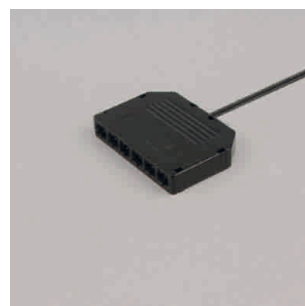

Jo - Power supply 230/12 volt DC

- Primary cable 2000 mm with Euro- Flat plug
- coded for LED lamp with Jo male plug

	finish	watt	distributor	dimension
76.19018.11	white	15 W	6 outputs	lxwxh: 130x45x17 mm
76.19009.11	white	20 W	6 outputs	lxwxh: 256x30x16 mm
76.19019.11	white	30 W	6 outputs	lxwxh: 164x46x18 mm
76.19007.11	white	60 W	12 outputs	lxwxh: 185x60x31 mm

i Coded for LED lamp:
 Mesa, Twix (page A-1.22), Mino, Moon, Syno (page A-1.23), Pinaro, Ribo (page A-1.24), Syno TL, Moon 68 TL (page A-1.29), Pico, Metra (page A-1.30 - A-1.31).

Jo - Power pack 230/12 volt DC

- Secondary six with Jo distributor and cable 1000 mm
- coded for LED lamp with Jo male plug
- Measures (lxwxh): 65 mm x 25 mm x 40 mm

	finish	watt	distributor
76.19001.11	black	5 W	6 outputs

i Coded for LED lamp:
 Mesa, Twix (page A-1.22), Mino, Moon, Syno (page A-1.23), Pinaro, Ribo (page A-1.24), Syno TL, Moon 68 TL (page A-1.29), Pico (page A-1.30).

Jo - Electrical distributor 12 volt

	finish	power	distributor
76.19954.29	black	max. 36 W/3 A	6 outputs

Jo - Power supply 12 volt

	finish	power	length
76.19950.29	black	max. 36 W/3 A	1000 mm
76.19951.29	black	max. 36 W/3 A	1800 mm