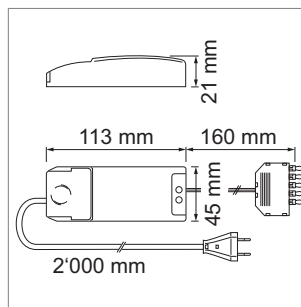

LED furniture lighting

Power pack - Blanco 58, Balco 78, Type-distributor

Blanco 58 - Power supply 230 volt/350 mA

- coded for LED lamp Blanco 58 with Jo male plug

	finish	watt	distributor
76.23231.11	white	18.0 W	6 outputs

i Coded for LED lamp:
Blanco 58 (page A-1.22).

Blanco 78 - Power supply 230 volt/500 mA

- coded for LED lamp Blanco 78 with Jo male plug

	finish	watt	distributor
76.23232.11	white	18.0 W	6 outputs

i Coded for LED lamp:
Blanco 78 (page A-1.26), Sigma (page A-1.30).

Type - LED Extension cable max. 700 mA

- Maximum load capacity 700 mA
- coded for LED lamp 350 - 500 mA

	finish	length
76.19956.29	white	2000 mm

i Technical information and legend for icons (page A-1.79).