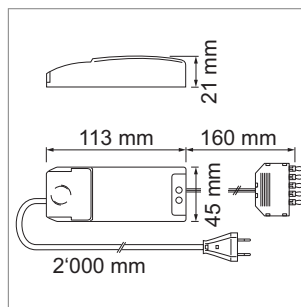

LED furniture lighting

Power pack - Blanco 58, Balco 78, Type-distributor

Blanco 58 - Power supply 230 volt/350 mA

- coded for LED lamp Blanco 58 with Jo male plug

	finish	watt	distributor
76.23231.11	white	18.0 W	6 outputs

i Coded for LED lamp:
Blanco 58 (page A-1.22).

Blanco 78 - Power supply 230 volt/500 mA

- coded for LED lamp Blanco 78 with Jo male plug

	finish	watt	distributor
76.23232.11	white	18.0 W	6 outputs

i Coded for LED lamp:
Blanco 78 (page A-1.26), Sigma (page A-1.30).

Type - LED Extension cable max. 700 mA

- Maximum load capacity 700 mA
- coded for LED lamp 350 - 500 mA

	finish	length
76.19956.29	white	2000 mm

i Technical information and legend for icons (page A-1.79).