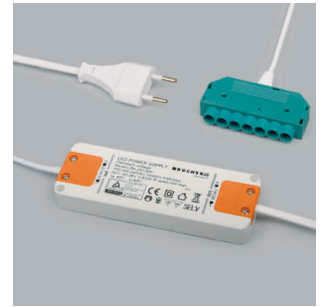

LED furniture lighting

e_Netzeile - Blanco 58

Jo - Power supply 230/12 volt DC

- ▣ Primary cable 2000 mm with Euro- Flat plug
- ▣ coded for LED lamp with Jo male plug

	finish	watt	distributor	dimension
76.32725.11	white	15 W	6 outputs	lxwxh: 130x45x17 mm
76.32726.11	white	20 W	6 outputs	lxwxh: 256x30x16 mm
76.32727.11	white	30 W	6 outputs	lxwxh: 164x46x18 mm
76.32728.11	white	60 W	12 outputs	lxwxh: 185x60x31 mm

i Coded for LED lamp:

Mesa, Twix (page), Mino, Moon, Syno (page A-1.22), Pinaro, Ribo (page), Syno TL, Moon 68 TL (page), Pico, Metra (page - A-1.31).

Jo - Electrical distributor 12 volt

	finish	electric main	power	distributor
76.32740.11	green	200 mm	max. 6 A	6 outputs

Jo - Power supply 12 volt

	finish	power	length
76.32741.11	green	max. 6 A	2000 mm