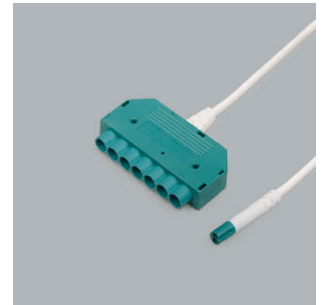

LED furniture lighting

e_Netzeile - Blanco 58

Jo - Power supply 230/12 volt DC

- ▣ Primary cable 2000 mm with Euro- Flat plug
- ▣ coded for LED lamp with Jo male plug

	finish	watt	distributor	dimension
76.32725.11	white	15 W	6 outputs	lxwxh: 130x45x17 mm
76.32726.11	white	20 W	6 outputs	lxwxh: 256x30x16 mm
76.32727.11	white	30 W	6 outputs	lxwxh: 164x46x18 mm
76.32728.11	white	60 W	12 outputs	lxwxh: 185x60x31 mm

i Coded for LED lamp:

Mesa, Twix (page), Mino, Moon, Syno (page A-1.22), Pinaro, Ribo (page), Syno TL, Moon 68 TL (page), Pico, Metra (page - A-1.31).

Jo - Electrical distributor 12 volt

	finish	electric main	power	distributor
76.32740.11	green	200 mm	max. 6 A	6 outputs

Jo - Power supply 12 volt

	finish	power	length
76.32741.11	green	max. 6 A	2000 mm