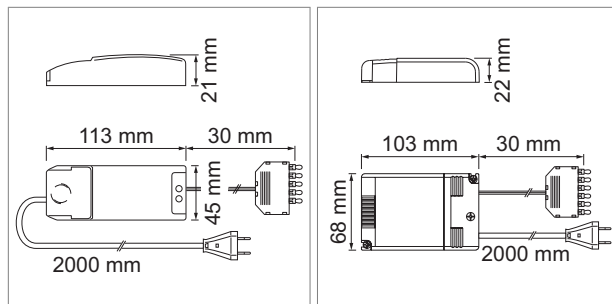

LED furniture lighting

Power pack - Jolly, Type-distributor

Jolly LED - Power supply 230 volt/500 mA

- dimmable over Touch-Dim
- for Sigma-downlight
- primary cable 3000 mm with Euro- Flat plug
- measures 18 W (LxWxH): 113 mm x 45 mm x 21 mm
- measures 22 W (LxWxH): 103 mm x 68 mm x 22 mm
- measures 30 W (LxWxH): 166 mm x 52 mm x 24 mm
- measures 35 W (LxWxH): 124 mm x 79 mm x 21 mm

i Type Extension cable 76.19956.29 (page A-1.37.1).

Type - LED Extension cable max. 700 mA

- Maximum load capacity 700 mA
- coded for LED lamp 350 - 500 mA

	finish	length
76.19956.29	white	2000 mm

i Technical information and legend for icons (page A-1.79).