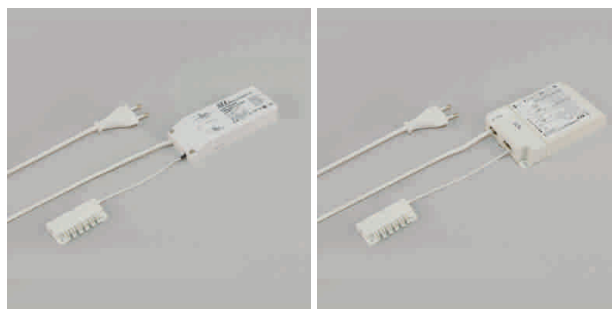

LED furniture lighting

Power pack - Jolly, Type-distributor

Jolly LED - Power supply 230 volt/500 mA

- dimmable over Touch-Dim
- for Sigma-downlight
- primary cable 3000 mm with Euro- Flat plug
- measures 22 W (LxWxH): 103 mm x 68 mm x 22 mm
- measures 30 W (LxWxH): 166 mm x 52 mm x 24 mm
- measures 35 W (LxWxH): 124 mm x 79 mm x 21 mm

	finish	watt	distributor	distributor
76.23206.11	white	30 W	6outputs	not dimmable
76.23207.11	white	22 W	6outputs	Touch-Dim
76.23208.11	white	35 W	6outputs	Touch-Dim

i Type Extension cable 76.19956.29.

Type - LED Extension cable max. 700 mA

- Maximum load capacity 700 mA
- coded for LED lamp 350 - 500 mA

	finish	length
76.19956.29	white	2000 mm

i Technical information and legend for icons (page A-1.79).