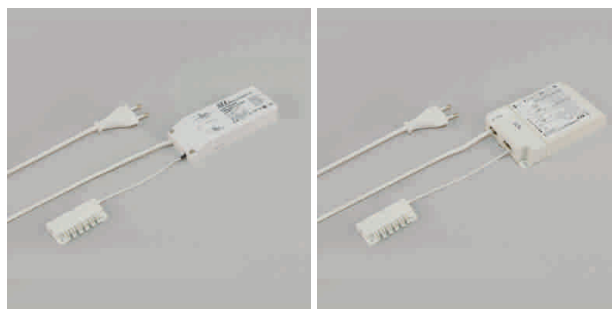

LED furniture lighting

Power pack - Jolly, Type-distributor

Jolly LED - Power supply 230 volt/500 mA

- dimmable over Touch-Dim
- for Sigma-downlight
- primary cable 3000 mm with Euro- Flat plug
- measures 18 W (LxWxH): 113 mm x 45 mm x 21 mm
- measures 22 W (LxWxH): 103 mm x 68 mm x 22 mm
- measures 30 W (LxWxH): 166 mm x 52 mm x 24 mm
- measures 35 W (LxWxH): 124 mm x 79 mm x 21 mm

i Type Extension cable 76.19956.29 (page A-1.37.1).

Type - LED Extension cable max. 700 mA

- Maximum load capacity 700 mA
- coded for LED lamp 350 - 500 mA

	finish	length
76.19956.29	white	2000 mm

i Technical information and legend for icons (page A-1.79).