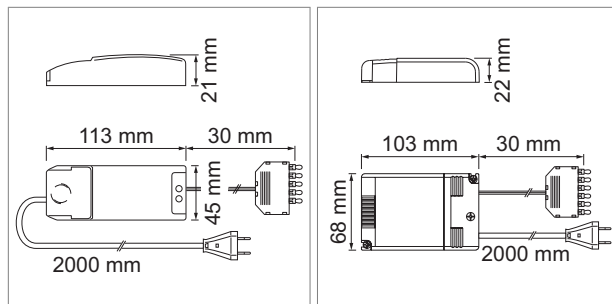

LED furniture lighting

Power pack - Jolly, Type-distributor

Jolly LED - Power supply 230 volt/500 mA

- dimmable over Touch-Dim
- for Sigma-downlight
- primary cable 3000 mm with Euro- Flat plug
- measures 22 W (LxWxH): 103 mm x 68 mm x 22 mm
- measures 30 W (LxWxH): 166 mm x 52 mm x 24 mm
- measures 35 W (LxWxH): 124 mm x 79 mm x 21 mm

	finish	watt	distributor	distributor
76.23206.11	white	30 W	6outputs	not dimmable
76.23207.11	white	22 W	6outputs	Touch-Dim
76.23208.11	white	35 W	6outputs	Touch-Dim

i Type Extension cable 76.19956.29.

Type - LED Extension cable max. 700 mA

- Maximum load capacity 700 mA
- coded for LED lamp 350 - 500 mA

	finish	length
76.19956.29	white	2000 mm

i Technical information and legend for icons (page A-1.79).