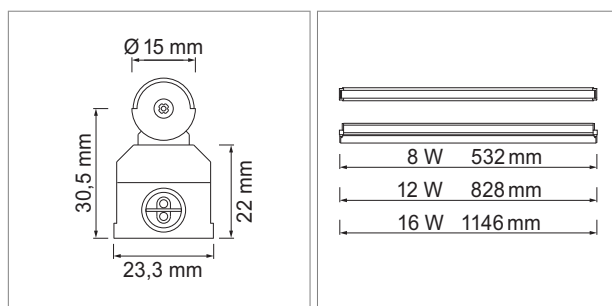

Selec - Connector for Selec mounted light 230 volt

- Connector for continuous row installation

	finish	watt	ampère
76.26299.11	white	575 W	2.50 A

! Only applicable for the Selec Surface mounted light.