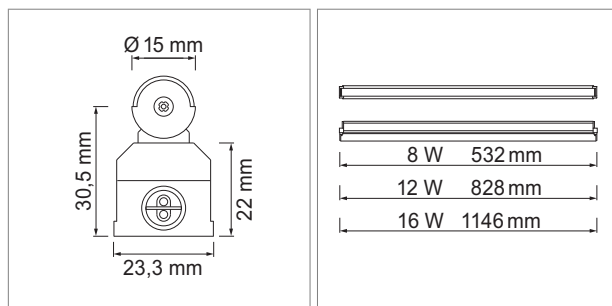

	finish	watt	light colour	lumen	angle	length
76.26503.30	white	8.0 W	3000 K	580 lm	120 °	532 mm
76.26505.40	white	16.0 W	4000 K	1280 lm	120 °	1146 mm

**i** Order the mains supply separately 76.26102.11 (page A-1.39), Accessories Round NV plug-in connection system (page .A-1.39).