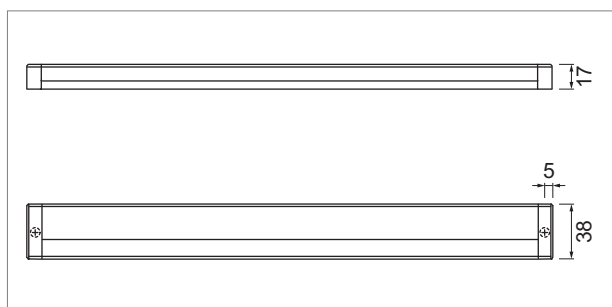

LED Möbelbeleuchtung

LED light - Rio, Rio - Main switch, Rio connector

Rio - Surface mounted light 230 V

- glass: mat
- Casing: plastic, alu colour

	watt	light colour	lumen	length
76.26031.30	7.5 W	3000 K	480 lm	422 mm
76.26032.30	9.5 W	3000 K	600 lm	523 mm
76.26033.30	14.2 W	3000 K	960 lm	827 mm
76.26034.30	16.0 W	3000 K	1080 lm	927 mm
76.26031.40	7.5 W	4000 K	510 lm	422 mm
76.26032.40	9.5 W	4000 K	637 lm	523 mm
76.26033.40	14.2 W	4000 K	1020 lm	827 mm
76.26034.40	16.0 W	4000 K	1147 lm	927 mm

i Order the mains supply separately 76.26102.11 (page A-1.39), Accessories Round NV plug-in connection system (page A-1.39).

Rio - Main switch, Rio Connector for Rio mounted light 230 V

Main switch and direct-supply with terminals for connection from wall opening.

- Casing: plastic
- Switch: Cable 2000 mm with Round HV male plug
- Switch: For the connection of a Rio recess light fixture on the right
- Connector for continuous row installation for Rio

	description	Casing	switch	watt	ampère
76.26035.39	Switch	alu colour	black	575 W	2.5 A
76.26233.11	Connector	white	black	575 W	2.5 A