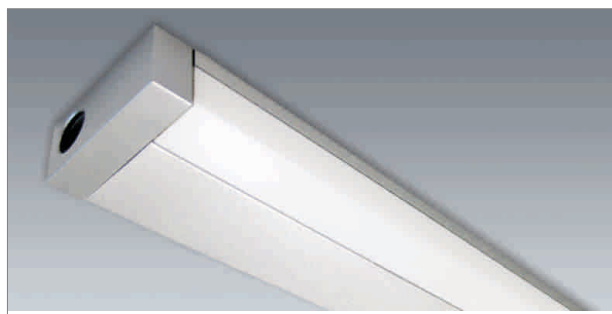

LED Möbelbeleuchtung

LED light - Rio, Rio - Main switch, Rio connector

Rio - Surface mounted light 230 V

- glass: mat
- Casing: plastic, alu colour

	watt	light colour	lumen	length
76.26031.30	7.5 W	3000 K	480 lm	422 mm
76.26032.30	9.5 W	3000 K	600 lm	523 mm
76.26033.30	14.2 W	3000 K	960 lm	827 mm
76.26034.30	16.0 W	3000 K	1080 lm	927 mm
76.26031.40	7.5 W	4000 K	510 lm	422 mm
76.26032.40	9.5 W	4000 K	637 lm	523 mm
76.26033.40	14.2 W	4000 K	1020 lm	827 mm
76.26034.40	16.0 W	4000 K	1147 lm	927 mm

i Order the mains supply separately 76.26102.11 (page A-1.39), Accessories Round NV plug-in connection system (page A-1.39).

Rio - Main switch, Rio Connector for Rio mounted light 230 V

Main switch and direct-supply with terminals for connection from wall opening.

- Casing: plastic
- Switch: Cable 2000 mm with Round HV male plug
- Switch: For the connection of a Rio recess light fixture on the right
- Connector for continuous row installation for Rio

	description	Casing	switch	watt	ampère
76.26035.39	Switch	alu colour	black	575 W	2.5 A
76.26233.11	Connector	white	black	575 W	2.5 A