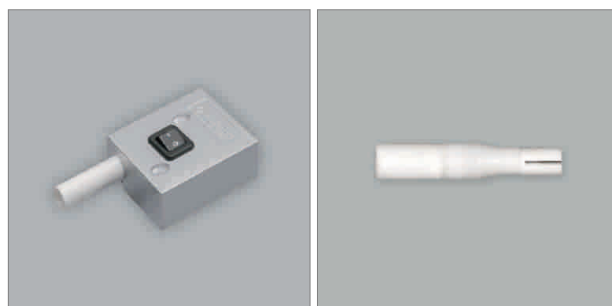

LED Möbelbeleuchtung

LED light - Rio, Rio - Main switch, Rio connector

Rio - Surface mounted light 230 V

- glass: mat
- Casing: plastic, alu colour

	watt	light colour	lumen	length
76.26031.30	7.5 W	3000 K	480 lm	422 mm
76.26032.30	9.5 W	3000 K	600 lm	523 mm
76.26033.30	14.2 W	3000 K	960 lm	827 mm
76.26034.30	16.0 W	3000 K	1080 lm	927 mm
76.26031.40	7.5 W	4000 K	510 lm	422 mm
76.26032.40	9.5 W	4000 K	637 lm	523 mm
76.26033.40	14.2 W	4000 K	1020 lm	827 mm
76.26034.40	16.0 W	4000 K	1147 lm	927 mm

i Order the mains supply separately 76.26102.11 (page A-1.39), Accessories Round NV plug-in connection system (page A-1.39).

Rio - Main switch, Rio Connector for Rio mounted light 230 V

Main switch and direct-supply with terminals for connection from wall opening.

- Casing: plastic
- Switch: Cable 2000 mm with Round HV male plug
- Switch: For the connection of a Rio recess light fixture on the right
- Connector for continuous row installation for Rio

	description	Casing	switch	watt	ampère
76.26035.39	Switch	alu colour	black	575 W	2.5 A
76.26233.11	Connector	white	black	575 W	2.5 A

i Élément avec interrupteur et pour alimentation directe avec borne de connexion pour le raccordement depuis le mur.

i Technical information and legend for icons (page A-1.79).