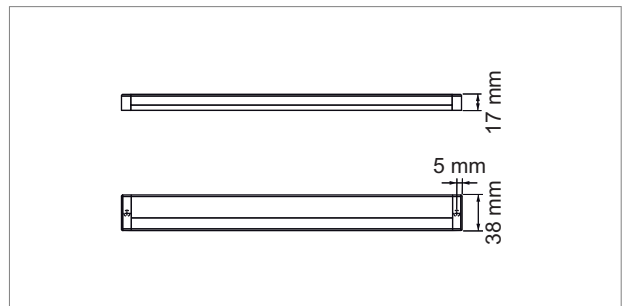

LED furniture lighting

LED light - Runi

Runi LED - Recessed spot light 500 mA

i Alternative products (page A-1.32) or LED profiles (LED-Configurator).

Rio LED - Recessed spot light 230 volt

- Colour reproduction: Ra >85
- Protection class II

	finish	watt	light colour	lumen	length
76.26071.30	aluminum effect	7.5 W	3000 K	480 lm	422 mm
76.26073.30	aluminum effect	14.5 W	3000 K	960 lm	827 mm

i Order the mains supply separately 76.26102.11 (page A-1.39), Accessories Round NV plug-in connection system (page A-1.39).