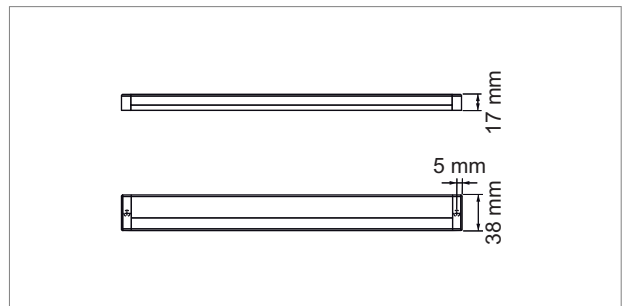

Runi LED - Recessed spot light 500 mA

i Alternative products (page A-1.32) or LED profiles (LED-Configurator).

Rio LED - Recessed spot light 230 volt

- Colour reproduction: Ra >85
- Protection class II

	finish	watt	light colour	lumen	length
76.26071.30	aluminum effect	7.5 W	3000 K	480 lm	422 mm
76.26073.30	aluminum effect	14.5 W	3000 K	960 lm	827 mm

i Order the mains supply separately 76.26102.11 (page A-1.39), Accessories Round NV plug-in connection system (page A-1.39).

- Alternative product (page A-1.33).

i Technical information and legend for icons (page A-1.79).