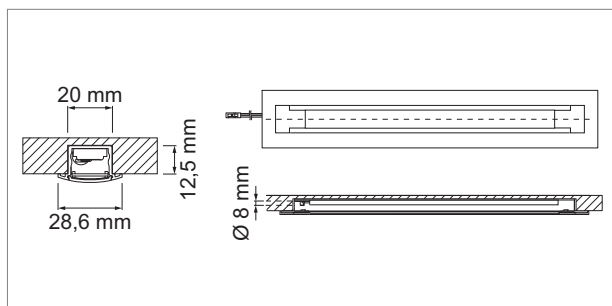

LED furniture lighting

LED light - Runi, Rio

Runi - SMD downlight 24 volt DC

- color reproduction: Ra >75
- cable 2000 mm Round LED-connection system
- dimmable with a Rox driver
- lifetime approx. 20,000 hours
- housing made of aluminium, end caps and diffuser made of plastic

	watt	light colour	lumen	length	milling out
76.23120.33	4.0 W	3500 K	400 lm	313 mm	289 mm
76.23120.40	4.0 W	4000 K	420 lm	313 mm	289 mm
76.23121.40	8.0 W	4000 K	840 lm	563 mm	539 mm

- i** Order Rox power supply unit separately (page A-1.42.4), Accessories Round LED accessories (page A-1.42.4).
- Alternative product (page A-1.32).

Rio - Mounted LED light 230 volt

- Colour reproduction: Ra >85
- Plug-in connection with Round HV male plug
- Casing alu colour
- Protection class II

	watt	light colour	lumen	length	dim. of Inst.
76.26066.30	7.5 W	3000 K	448 lm	434 mm	427 mm
76.26067.30	9.5 W	3000 K	600 lm	535 mm	528 mm
76.26069.30	16.0 W	3000 K	1080 lm	939 mm	932 mm
76.26065.40	6.0 W	4000 K	382 lm	334 mm	327 mm
76.26067.40	9.5 W	4000 K	637 lm	535 mm	528 mm