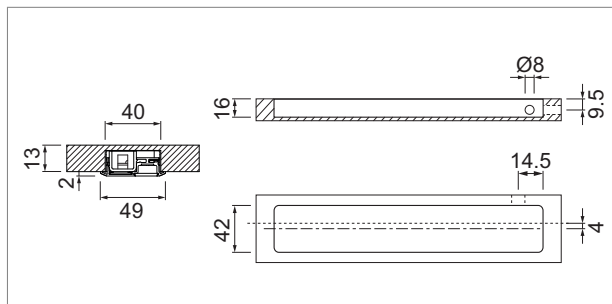

LED furniture lighting

LED light - Rio

Rio - Mounted LED light 230 volt

- glass: mat
- Casing: plastic, alu colour
- Plug-in connection with Round HV male plug

	watt	light colour	lumen	length	dim. of Inst.
76.26025.30	6.0 W	3000 K	360 lm	334 mm	327 mm
76.26026.30	7.5 W	3000 K	448 lm	434 mm	427 mm
76.26027.30	9.5 W	3000 K	600 lm	535 mm	528 mm
76.26028.30	14.5 W	3000 K	960 lm	839 mm	832 mm
76.26029.30	16.0 W	3000 K	1080 lm	939 mm	932 mm
76.26025.40	6.0 W	4000 K	382 lm	334 mm	327 mm
76.26026.40	7.5 W	4000 K	510 lm	434 mm	427 mm
76.26027.40	9.5 W	4000 K	637 lm	535 mm	528 mm
76.26028.40	14.5 W	4000 K	1020 lm	839 mm	832 mm
76.26029.40	16.0 W	4000 K	1147 lm	939 mm	932 mm

i Order the mains supply separately 76.26102.11 (page A-1.39), Accessories Round NV plug-in connection system (page A-1.39).

Rio - Mounted LED light 230 volt

- Colour reproduction: Ra >85
- Plug-in connection with Round HV male plug
- Casing alu colour
- Protection class II

	watt	light colour	lumen	length	dim. of Inst.
76.26065.40	6.0 W	4000 K	382 lm	334 mm	327 mm
76.26067.40	9.5 W	4000 K	637 lm	535 mm	528 mm

i Order the mains supply separately 76.26102.11 (page A-1.39), Accessories Round NV plug-in connection system (page A-1.39).
 • Alternative product (page A-1.32).