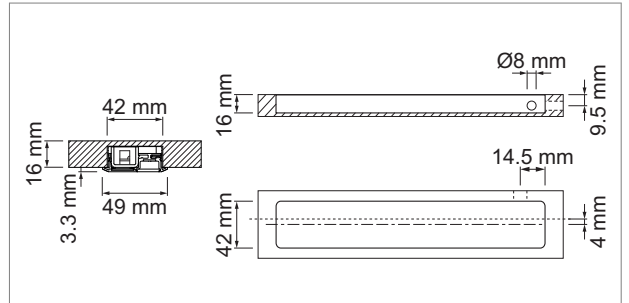

**Runi - SMD downlight 24 volt DC**

- Alternative product (page A-1.32) or LED profiles (LED-Configurator).

**Rio - Mounted LED light 230 volt**

- Colour reproduction: Ra >85
- Plug-in connection with Round HV male plug
- Casing alu colour
- Protection class II

	watt	light colour	lumen	length	dim. of Inst.
<a href="#">76.26069.30</a>	16.0 W	3000 K	1080 lm	939 mm	932 mm
<a href="#">76.26065.40</a>	6.0 W	4000 K	382 lm	334 mm	327 mm
<a href="#">76.26067.40</a>	9.5 W	4000 K	637 lm	535 mm	528 mm

- Order the mains supply separately [76.26102.11](#) (page A-1.39), Accessories Round NV plug-in connection system (page A-1.39).
- Alternative product (page A-1.32).

- Technical information and legend for icons (page A-1.79).