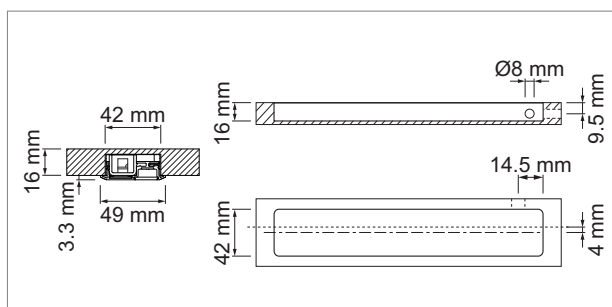

LED furniture lighting

LED light - Runi, Rio

Runi - SMD downlight 24 volt DC

- color reproduction: Ra >75
- cable 2000 mm Round LED-connection system
- dimmable with a Rox driver
- lifetime approx. 20,000 hours
- housing made of aluminium, end caps and diffuser made of plastic

	watt	light colour	lumen	length	milling out
76.23120.33	4.0 W	3500 K	400 lm	313 mm	289 mm
76.23120.40	4.0 W	4000 K	420 lm	313 mm	289 mm
76.23121.40	8.0 W	4000 K	840 lm	563 mm	539 mm

- i** Order Rox power supply unit separately (page A-1.42.4), Accessories Round LED accessories (page A-1.42.4).
- Alternative product (page A-1.32).

Rio - Mounted LED light 230 volt

- Colour reproduction: Ra >85
- Plug-in connection with Round HV male plug
- Casing alu colour
- Protection class II

	watt	light colour	lumen	length	dim. of Inst.
76.26066.30	7.5 W	3000 K	448 lm	434 mm	427 mm
76.26067.30	9.5 W	3000 K	600 lm	535 mm	528 mm
76.26069.30	16.0 W	3000 K	1080 lm	939 mm	932 mm
76.26065.40	6.0 W	4000 K	382 lm	334 mm	327 mm
76.26067.40	9.5 W	4000 K	637 lm	535 mm	528 mm

- i** Order the mains supply separately 76.26102.11 (page A-1.39), Accessories Round NV plug-in connection system (page A-1.39).
- Alternative product (page A-1.32).

- i** Technical information and legend for icons (page A-1.79).