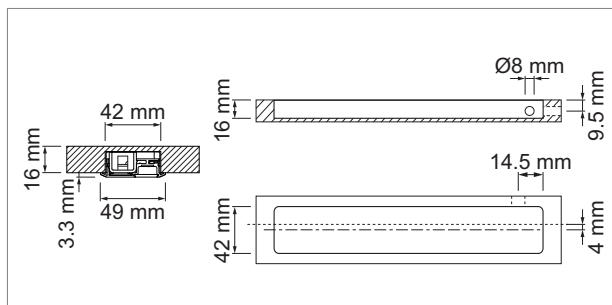

LED furniture lighting

LED light - Rio

Rio - Mounted LED light 230 volt

- glass: mat
- Casing: plastic, alu colour
- Plug-in connection with Round HV male plug

	watt	light colour	lumen	length	dim. of Inst.
76.26025.30	6.0 W	3000 K	360 lm	334 mm	327 mm
76.26026.30	7.5 W	3000 K	448 lm	434 mm	427 mm
76.26027.30	9.5 W	3000 K	600 lm	535 mm	528 mm
76.26028.30	14.5 W	3000 K	960 lm	839 mm	832 mm
76.26029.30	16.0 W	3000 K	1080 lm	939 mm	932 mm
76.26025.40	6.0 W	4000 K	382 lm	334 mm	327 mm
76.26026.40	7.5 W	4000 K	510 lm	434 mm	427 mm
76.26027.40	9.5 W	4000 K	637 lm	535 mm	528 mm
76.26028.40	14.5 W	4000 K	1020 lm	839 mm	832 mm
76.26029.40	16.0 W	4000 K	1147 lm	939 mm	932 mm

i Order the mains supply separately 76.26102.11 (page A-1.39), Accessories Round NV plug-in connection system (page A-1.39).

Rio - Mounted LED light 230 volt

- Colour reproduction: Ra >85
- Plug-in connection with Round HV male plug
- Casing alu colour
- Protection class II

	watt	light colour	lumen	length	dim. of Inst.
76.26065.40	6.0 W	4000 K	382 lm	334 mm	327 mm
76.26067.40	9.5 W	4000 K	637 lm	535 mm	528 mm

i Order the mains supply separately 76.26102.11 (page A-1.39), Accessories Round NV plug-in connection system (page A-1.39).
 • Alternative product (page A-1.32).