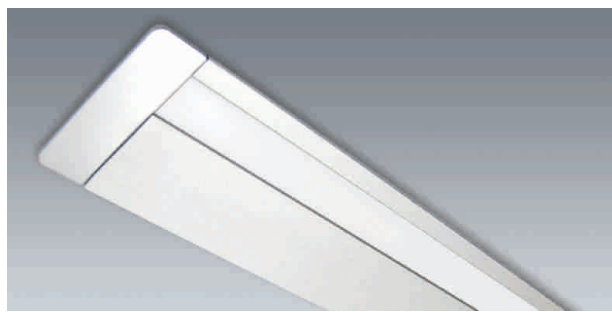

LED furniture lighting

LED light - Rio

Rio - Mounted LED light 230 volt

- glass: mat
- Casing: plastic, alu colour
- Plug-in connection with Round HV male plug

	watt	light colour	lumen	length	dim. of Inst.
76.26025.30	6.0 W	3000 K	360 lm	334 mm	327 mm
76.26026.30	7.5 W	3000 K	448 lm	434 mm	427 mm
76.26027.30	9.5 W	3000 K	600 lm	535 mm	528 mm
76.26028.30	14.5 W	3000 K	960 lm	839 mm	832 mm
76.26029.30	16.0 W	3000 K	1080 lm	939 mm	932 mm
76.26025.40	6.0 W	4000 K	382 lm	334 mm	327 mm
76.26026.40	7.5 W	4000 K	510 lm	434 mm	427 mm
76.26027.40	9.5 W	4000 K	637 lm	535 mm	528 mm
76.26028.40	14.5 W	4000 K	1020 lm	839 mm	832 mm
76.26029.40	16.0 W	4000 K	1147 lm	939 mm	932 mm

i Order the mains supply separately 76.26102.11 (page A-1.39), Accessories Round NV plug-in connection system (page A-1.39).

Rio - Mounted LED light 230 volt

- Colour reproduction: Ra >85
- Plug-in connection with Round HV male plug
- Casing alu colour
- Protection class II