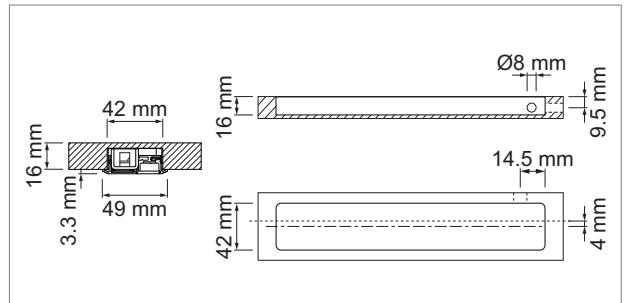

Runi - SMD downlight 24 volt DC

- i** • Alternative product (page A-1.32) or LED profiles (LED-Configurator).

Rio - Mounted LED light 230 volt

- Colour reproduction: Ra >85
- Plug-in connection with Round HV male plug
- Casing alu colour
- Protection class II

	watt	light colour	lumen	length	dim. of Inst.
76.26065.40	6.0 W	4000 K	382 lm	334 mm	327 mm
76.26067.40	9.5 W	4000 K	637 lm	535 mm	528 mm

- i** Order the mains supply separately [76.26102.11](#) (page A-1.39), Accessories Round NV plug-in connection system (page A-1.39).
- Alternative product (page A-1.32).